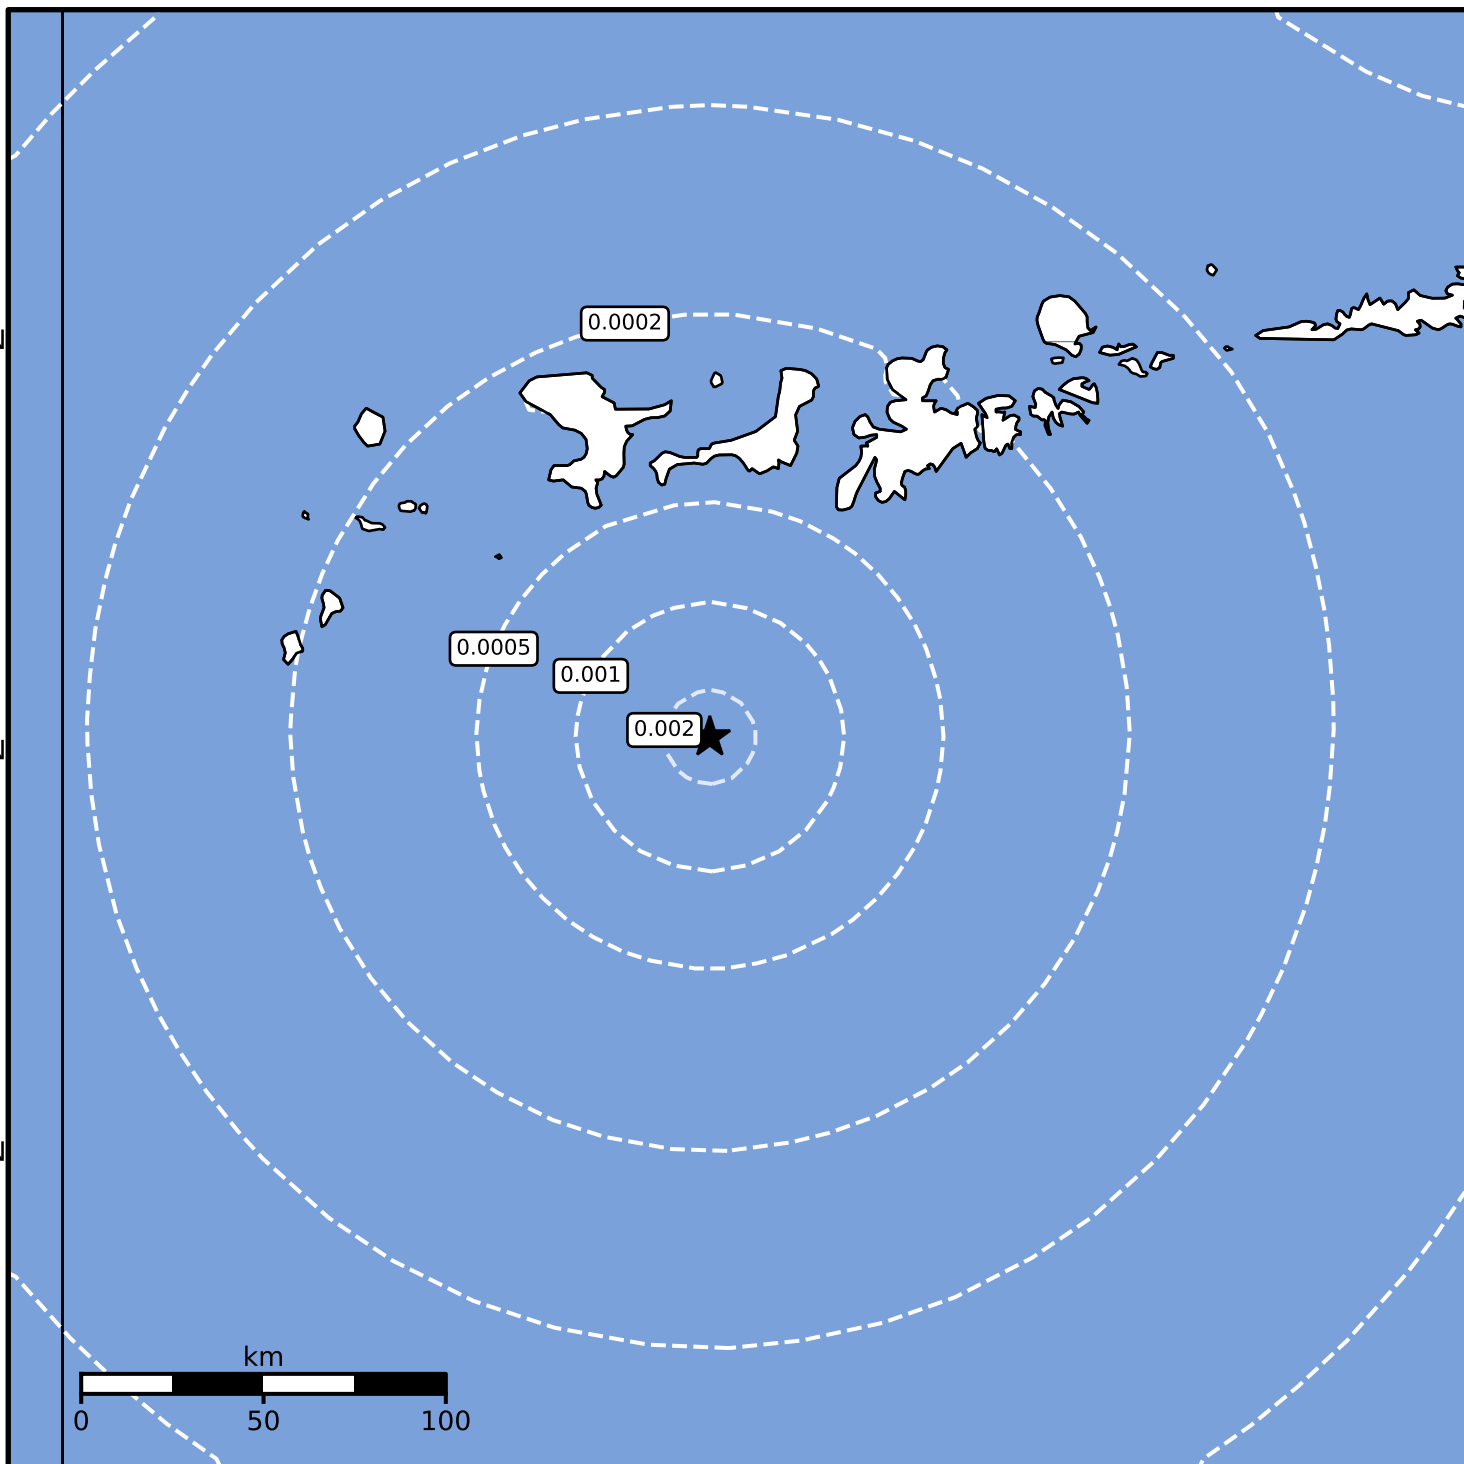

3.0 Second Peak Spectral Acceleration Map Alaska Earthquake Center  
ShakeMap: 109 km (68 miles) SSW of Adak  
Dec 09, 2024 01:53:08 UTC M3.6 N51.04 W177.47 Depth: 28.3km ID:ak024fsxs72x

180°E

Scale based on Worden et al. (2012)

Version 1: Processed 2024-12-09T03:16:01Z

△ Seismic Instrument ○ Reported Intensity

★ Epicenter