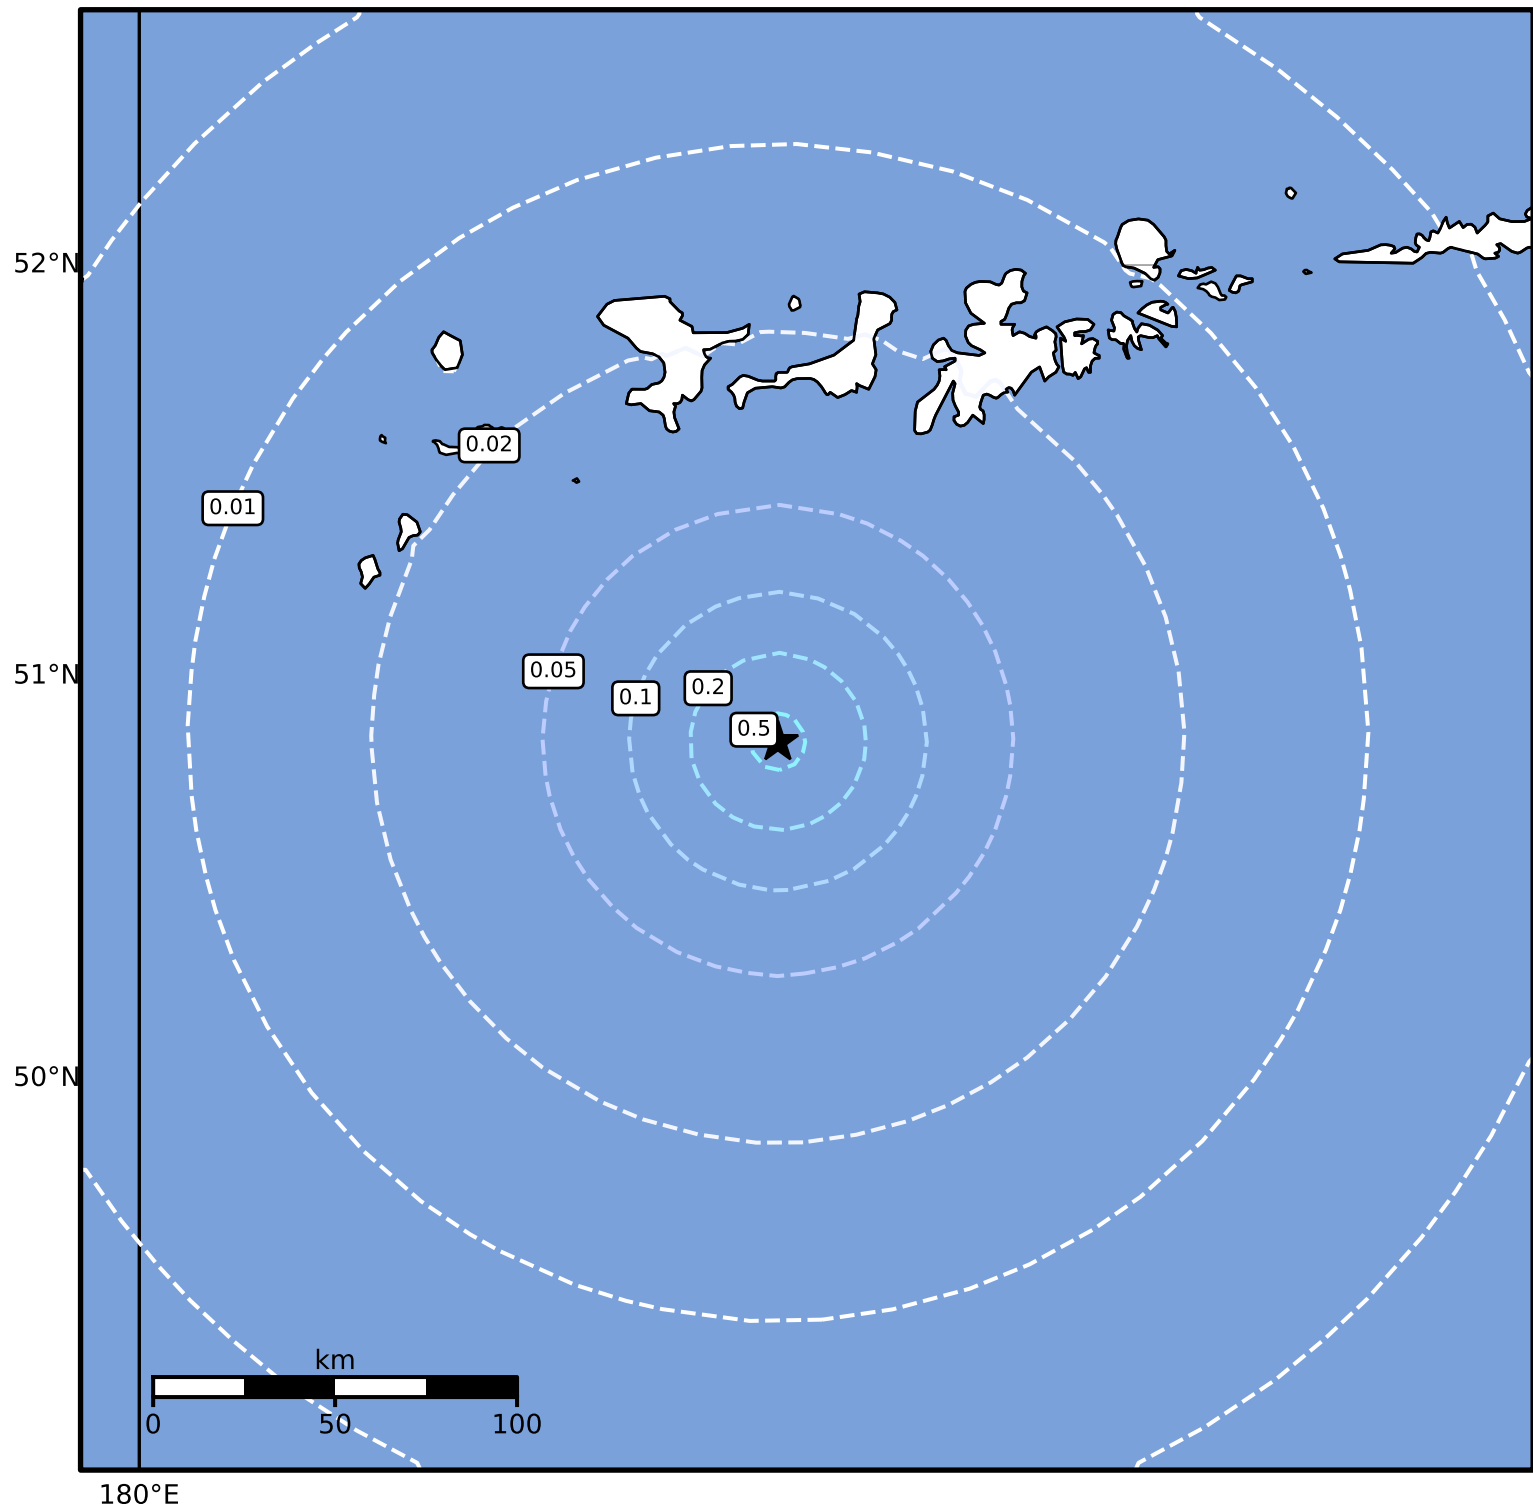

1.0 Second Peak Spectral Acceleration Map Alaska Earthquake Center
 ShakeMap: 130 km (81 miles) SSW of Adak
 Dec 09, 2024 03:11:43 UTC M4.3 N50.84 W177.51 Depth: 13.1km ID:ak024fsyq50h

SA(1.0) (%g)	0.1	0.2	0.5	1	2	5	10	20	50	100	200
---------------------	------------	------------	------------	----------	----------	----------	-----------	-----------	-----------	------------	------------

Scale based on Worden et al. (2012)

Version 2: Processed 2024-12-09T04:01:11Z

△ Seismic Instrument ○ Reported Intensity

★ Epicenter