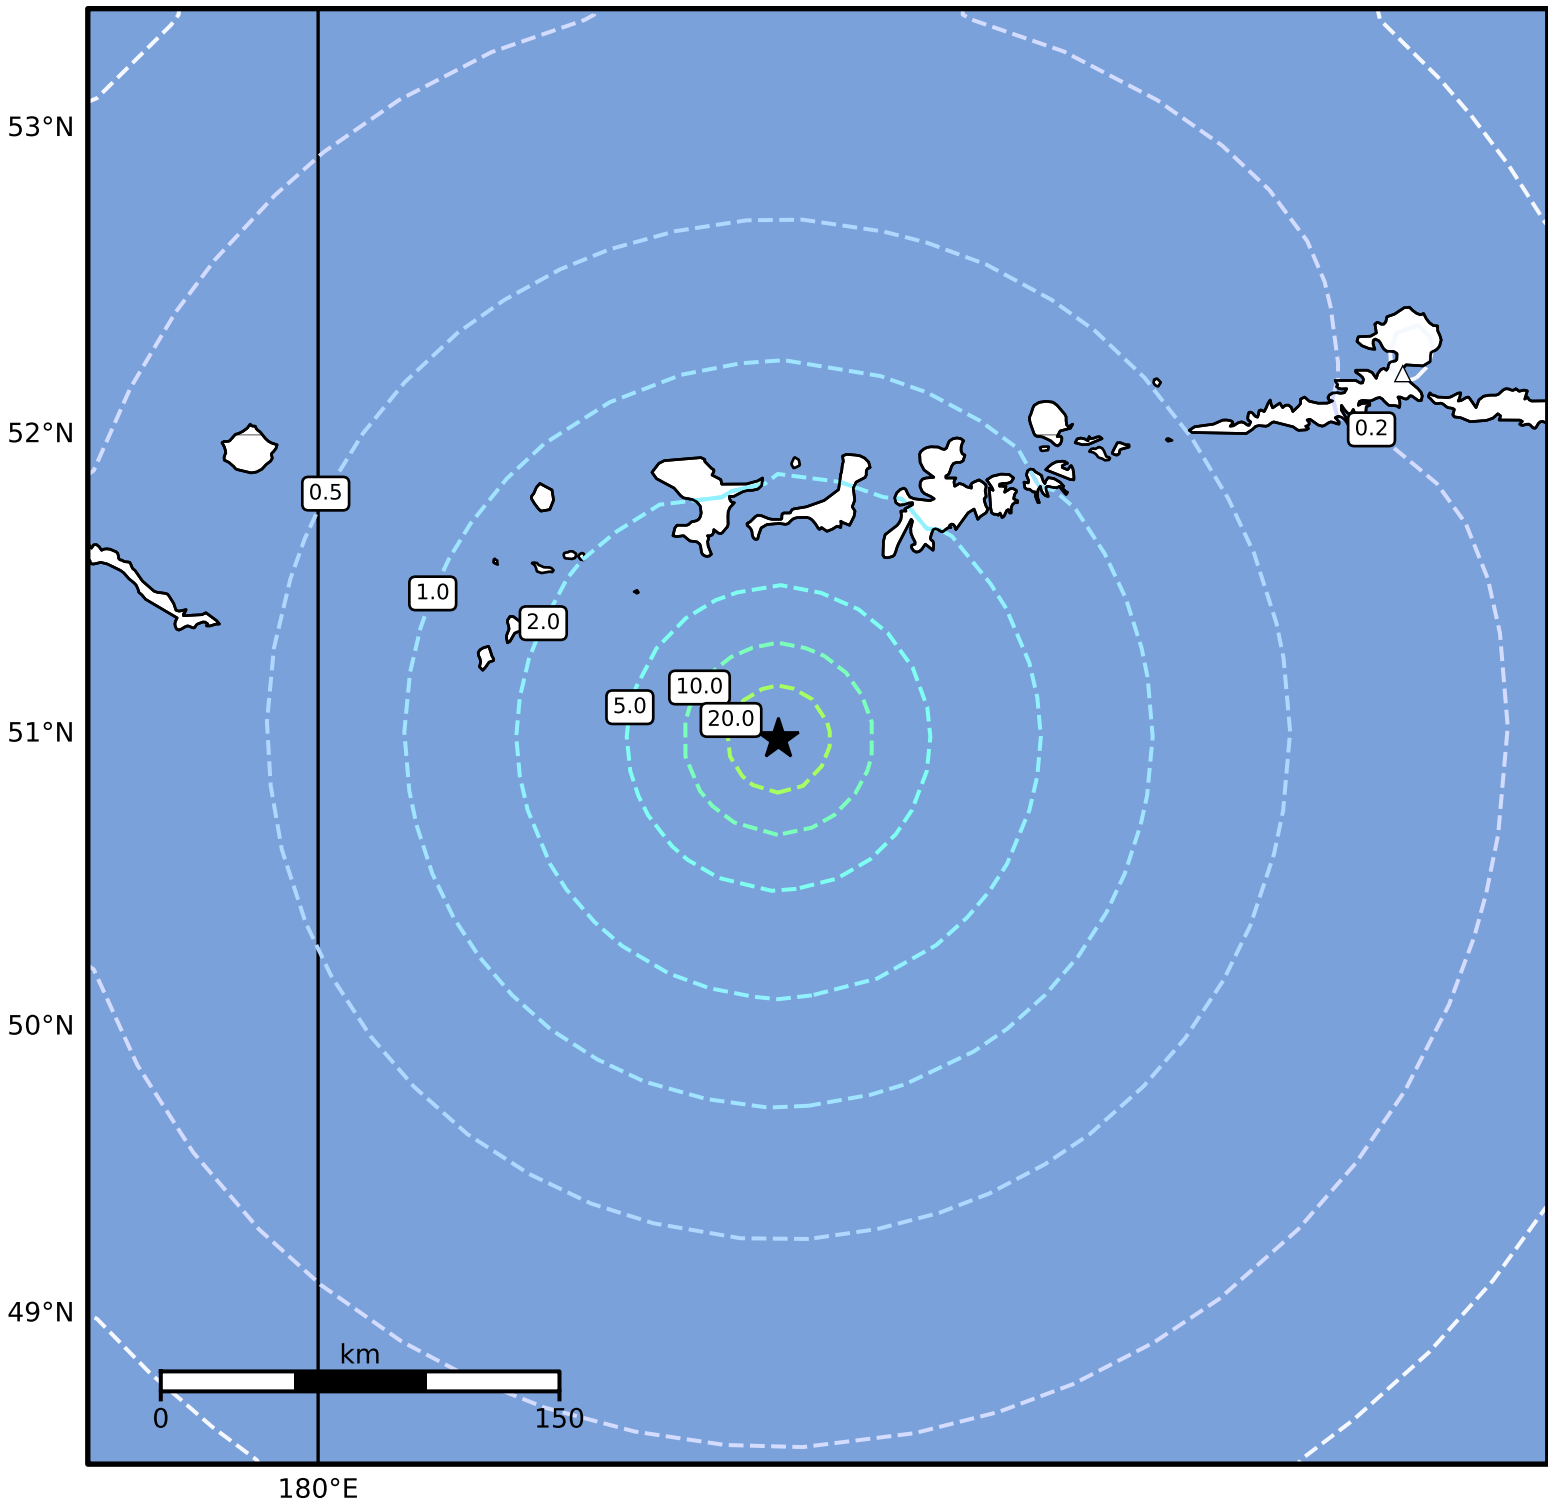

0.3 Second Peak Spectral Acceleration Map Alaska Earthquake Center  
 ShakeMap: 116 km (72 miles) SSW of Adak  
 Dec 09, 2024 03:26:41 UTC M5.7 N50.98 W177.54 Depth: 12.7km ID:ak024fsytclo

SA(0.3) (%g)	0.1	0.2	0.5	1	2	5	10	20	50	100	200
--------------	-----	-----	-----	---	---	---	----	----	----	-----	-----

Scale based on Worden et al. (2012)

Version 5: Processed 2024-12-09T04:55:48Z

△ Seismic Instrument ○ Reported Intensity

★ Epicenter