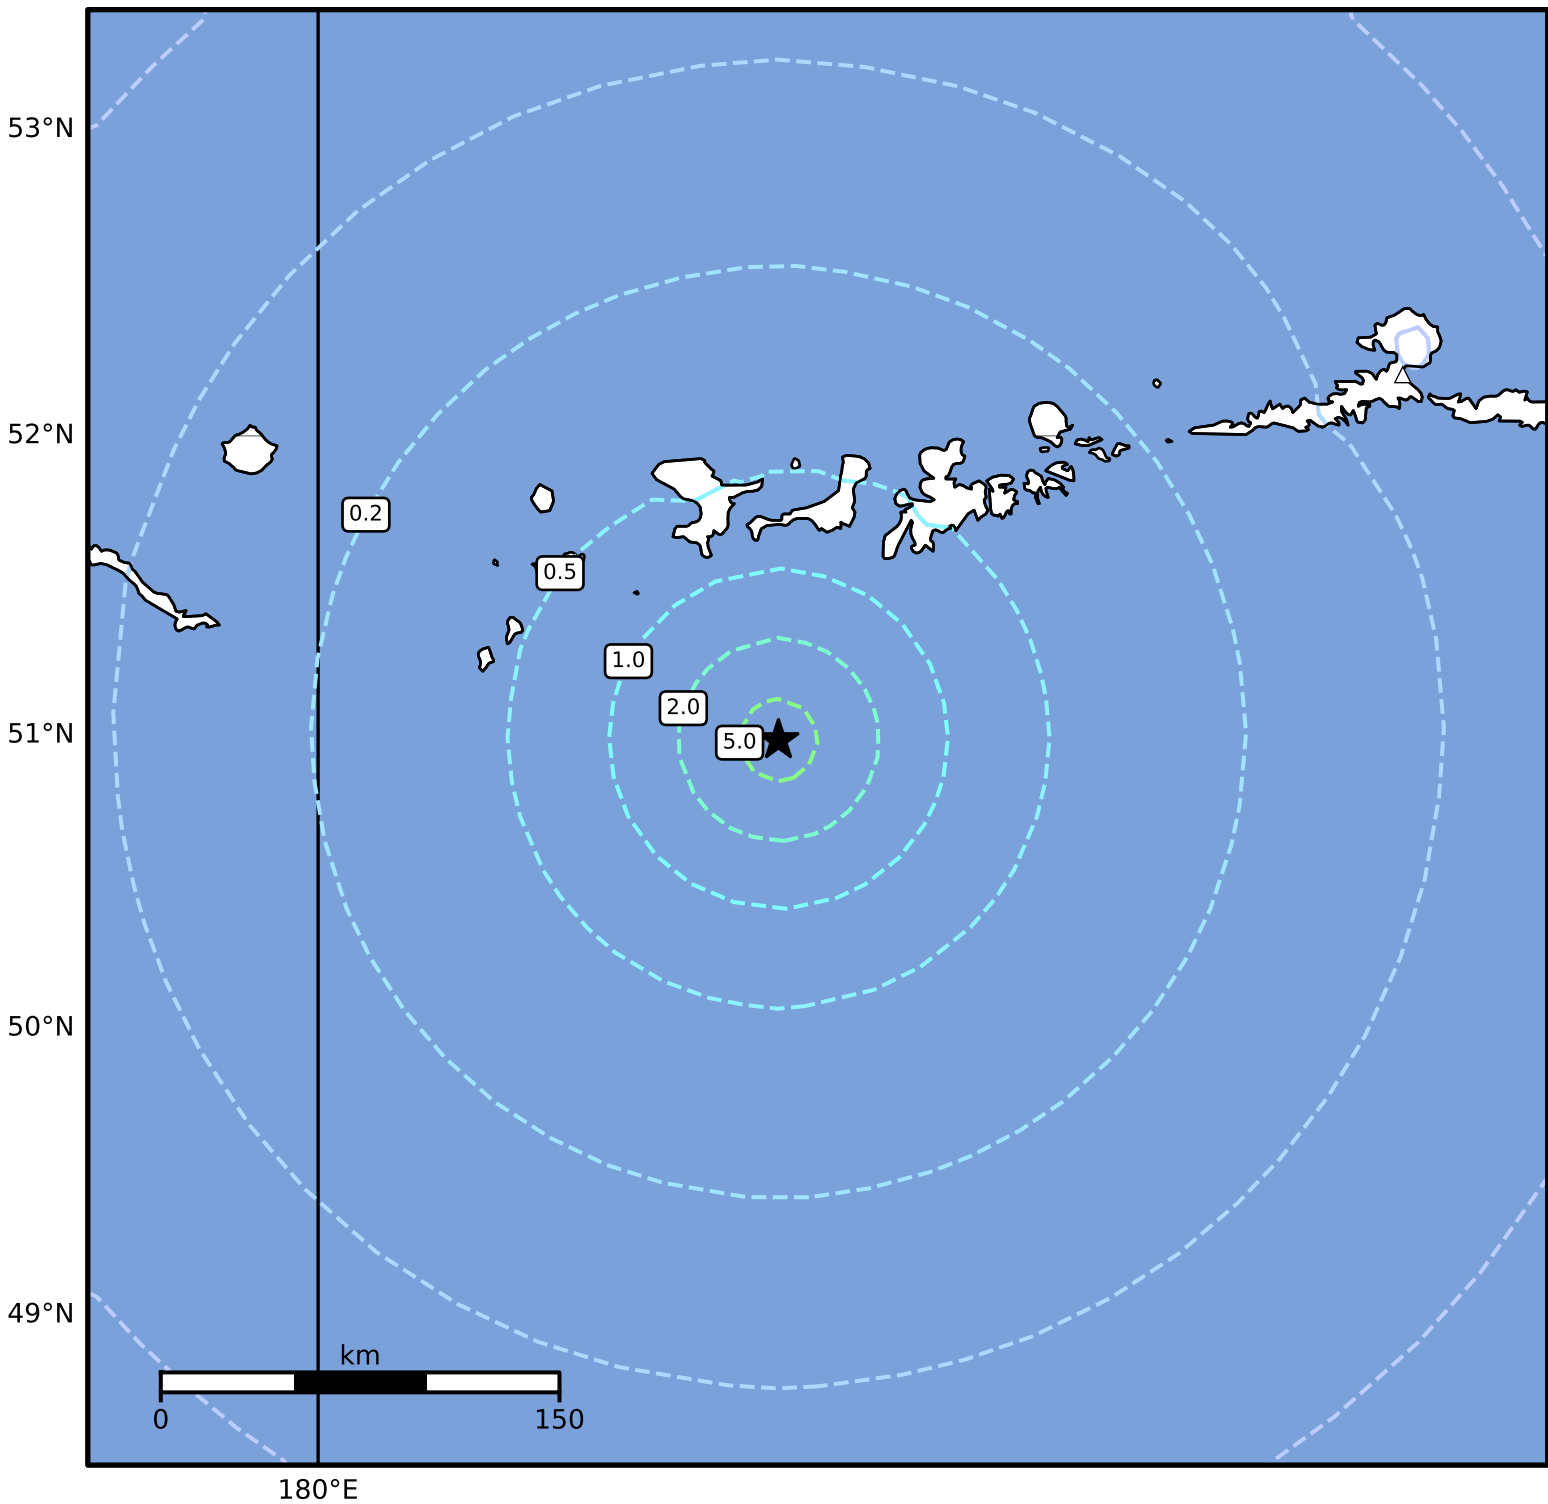

1.0 Second Peak Spectral Acceleration Map Alaska Earthquake Center
ShakeMap: 116 km (72 miles) SSW of Adak
Dec 09, 2024 03:26:41 UTC M5.7 N50.98 W177.54 Depth: 12.7km ID:ak024fsytclo

SA(1.0) (%g)	0.1	0.2	0.5	1	2	5	10	20	50	100	200
--------------	-----	-----	-----	---	---	---	----	----	----	-----	-----

Scale based on Worden et al. (2012)

Version 5: Processed 2024-12-09T04:55:48Z

△ Seismic Instrument ○ Reported Intensity

★ Epicenter