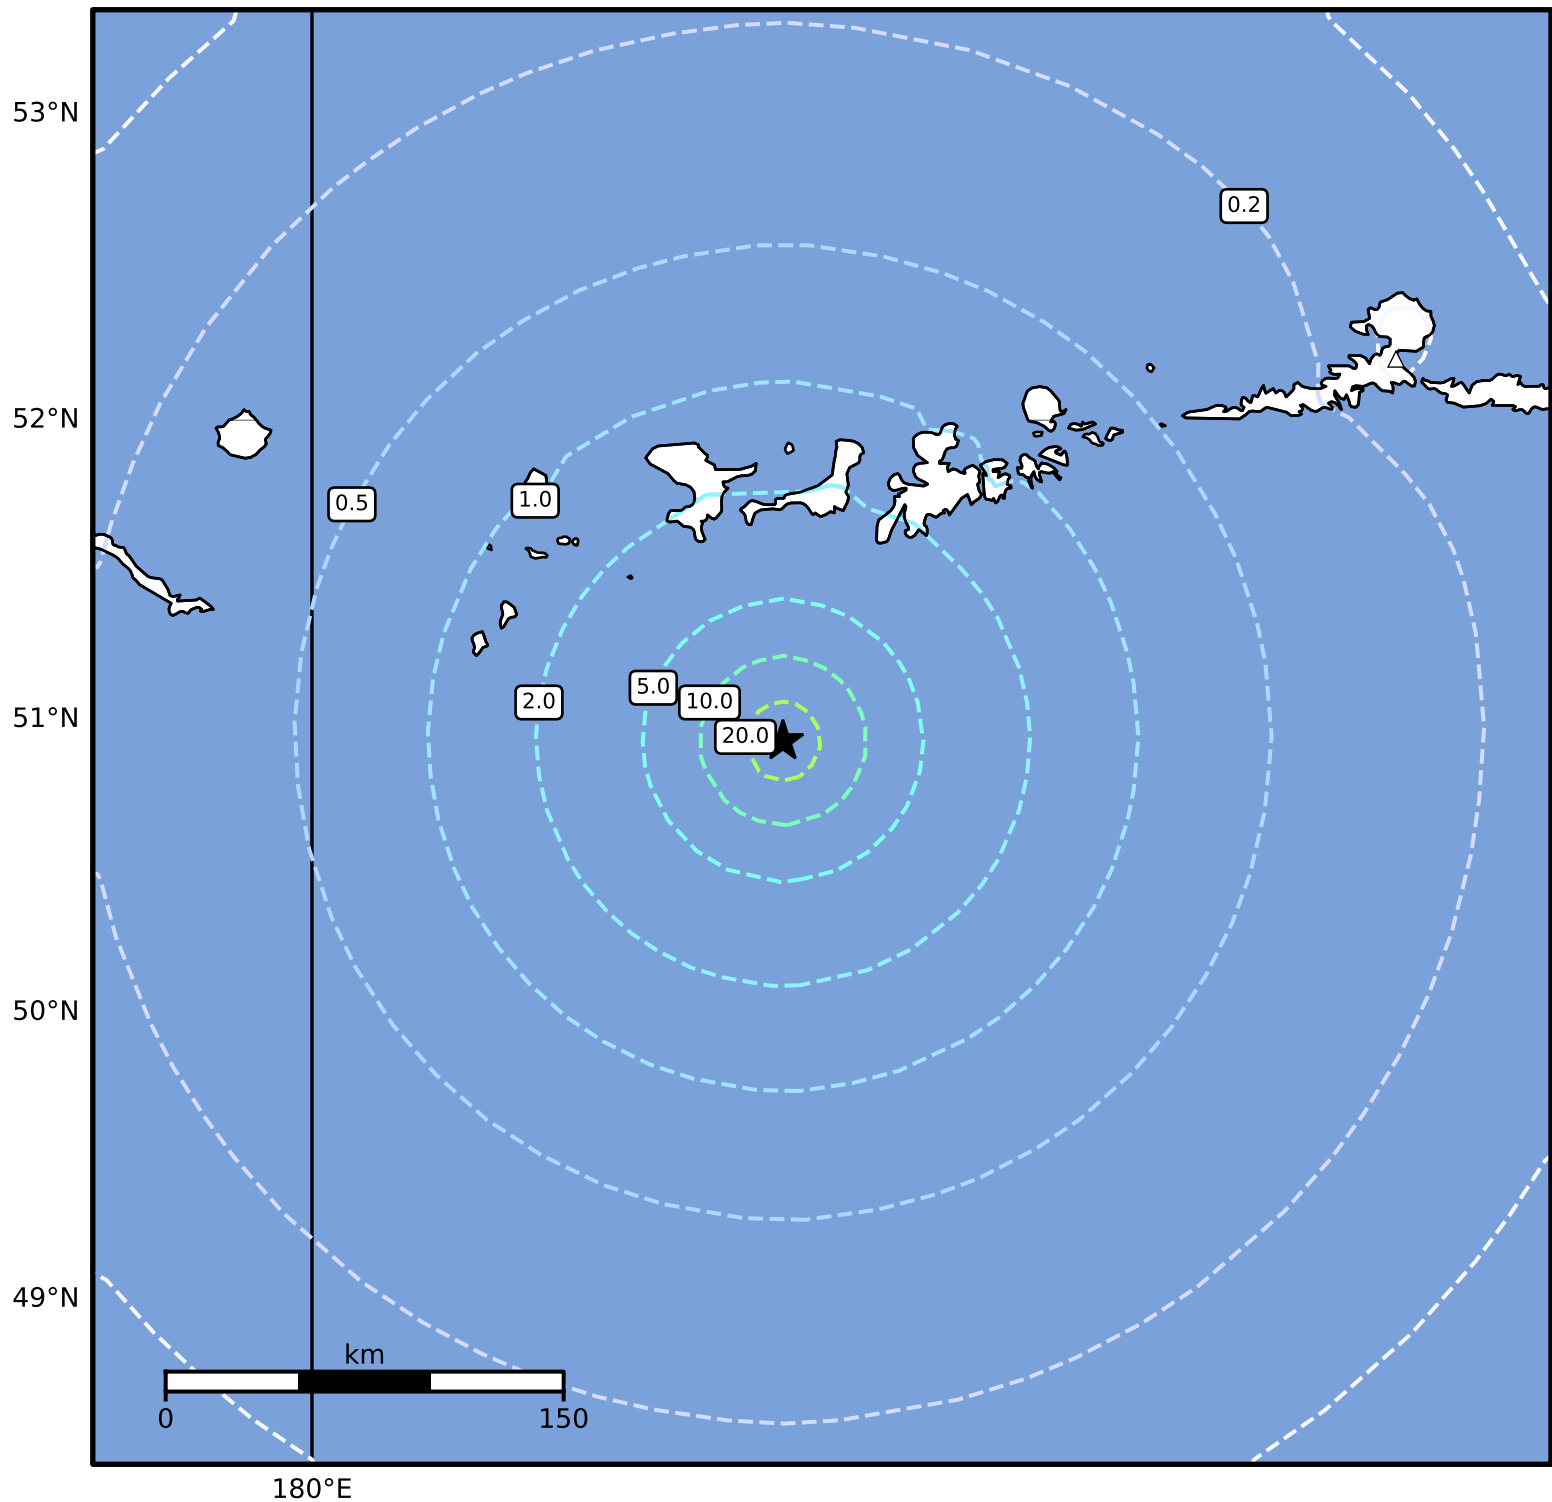

0.3 Second Peak Spectral Acceleration Map Alaska Earthquake Center
 ShakeMap: 120 km (75 miles) SSW of Adak
 Dec 09, 2024 03:31:59 UTC M5.6 N50.93 W177.48 Depth: 17.1km ID:ak024fsyujqd

SA(0.3) (%g)	0.1	0.2	0.5	1	2	5	10	20	50	100	200
--------------	-----	-----	-----	---	---	---	----	----	----	-----	-----

Scale based on Worden et al. (2012)

Version 6: Processed 2024-12-09T06:54:00Z

△ Seismic Instrument ○ Reported Intensity

★ Epicenter