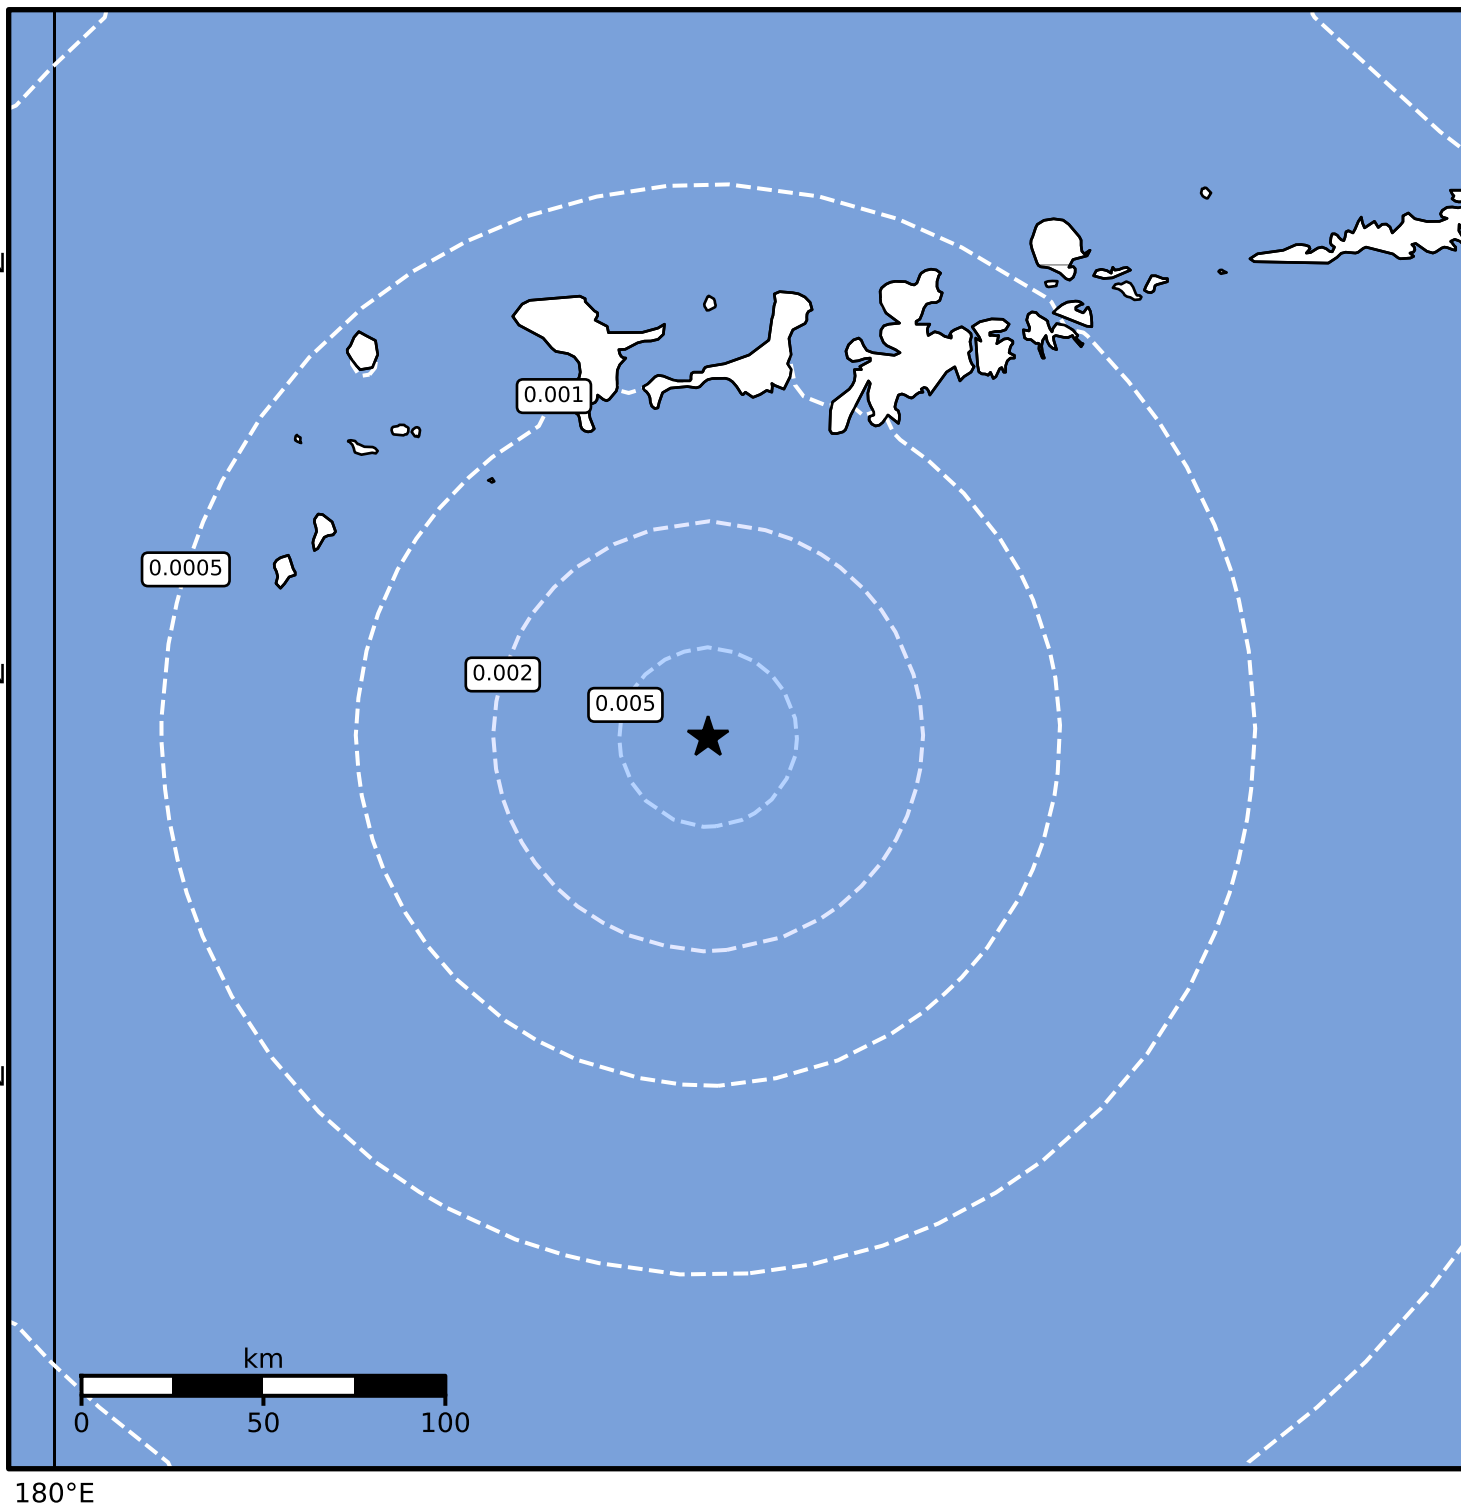

3.0 Second Peak Spectral Acceleration Map Alaska Earthquake Center
ShakeMap: 127 km (79 miles) SSW of Adak
Dec 09, 2024 03:35:17 UTC M4.1 N50.85 W177.45 Depth: 26.7km ID:ak024fsyv84o

SA(3.0) (%g)	0.1	0.2	0.5	1	2	5	10	20	50
--------------	-----	-----	-----	---	---	---	----	----	----

Scale based on Worden et al. (2012)

Version 2: Processed 2024-12-09T05:55:38Z

△ Seismic Instrument ○ Reported Intensity

★ Epicenter