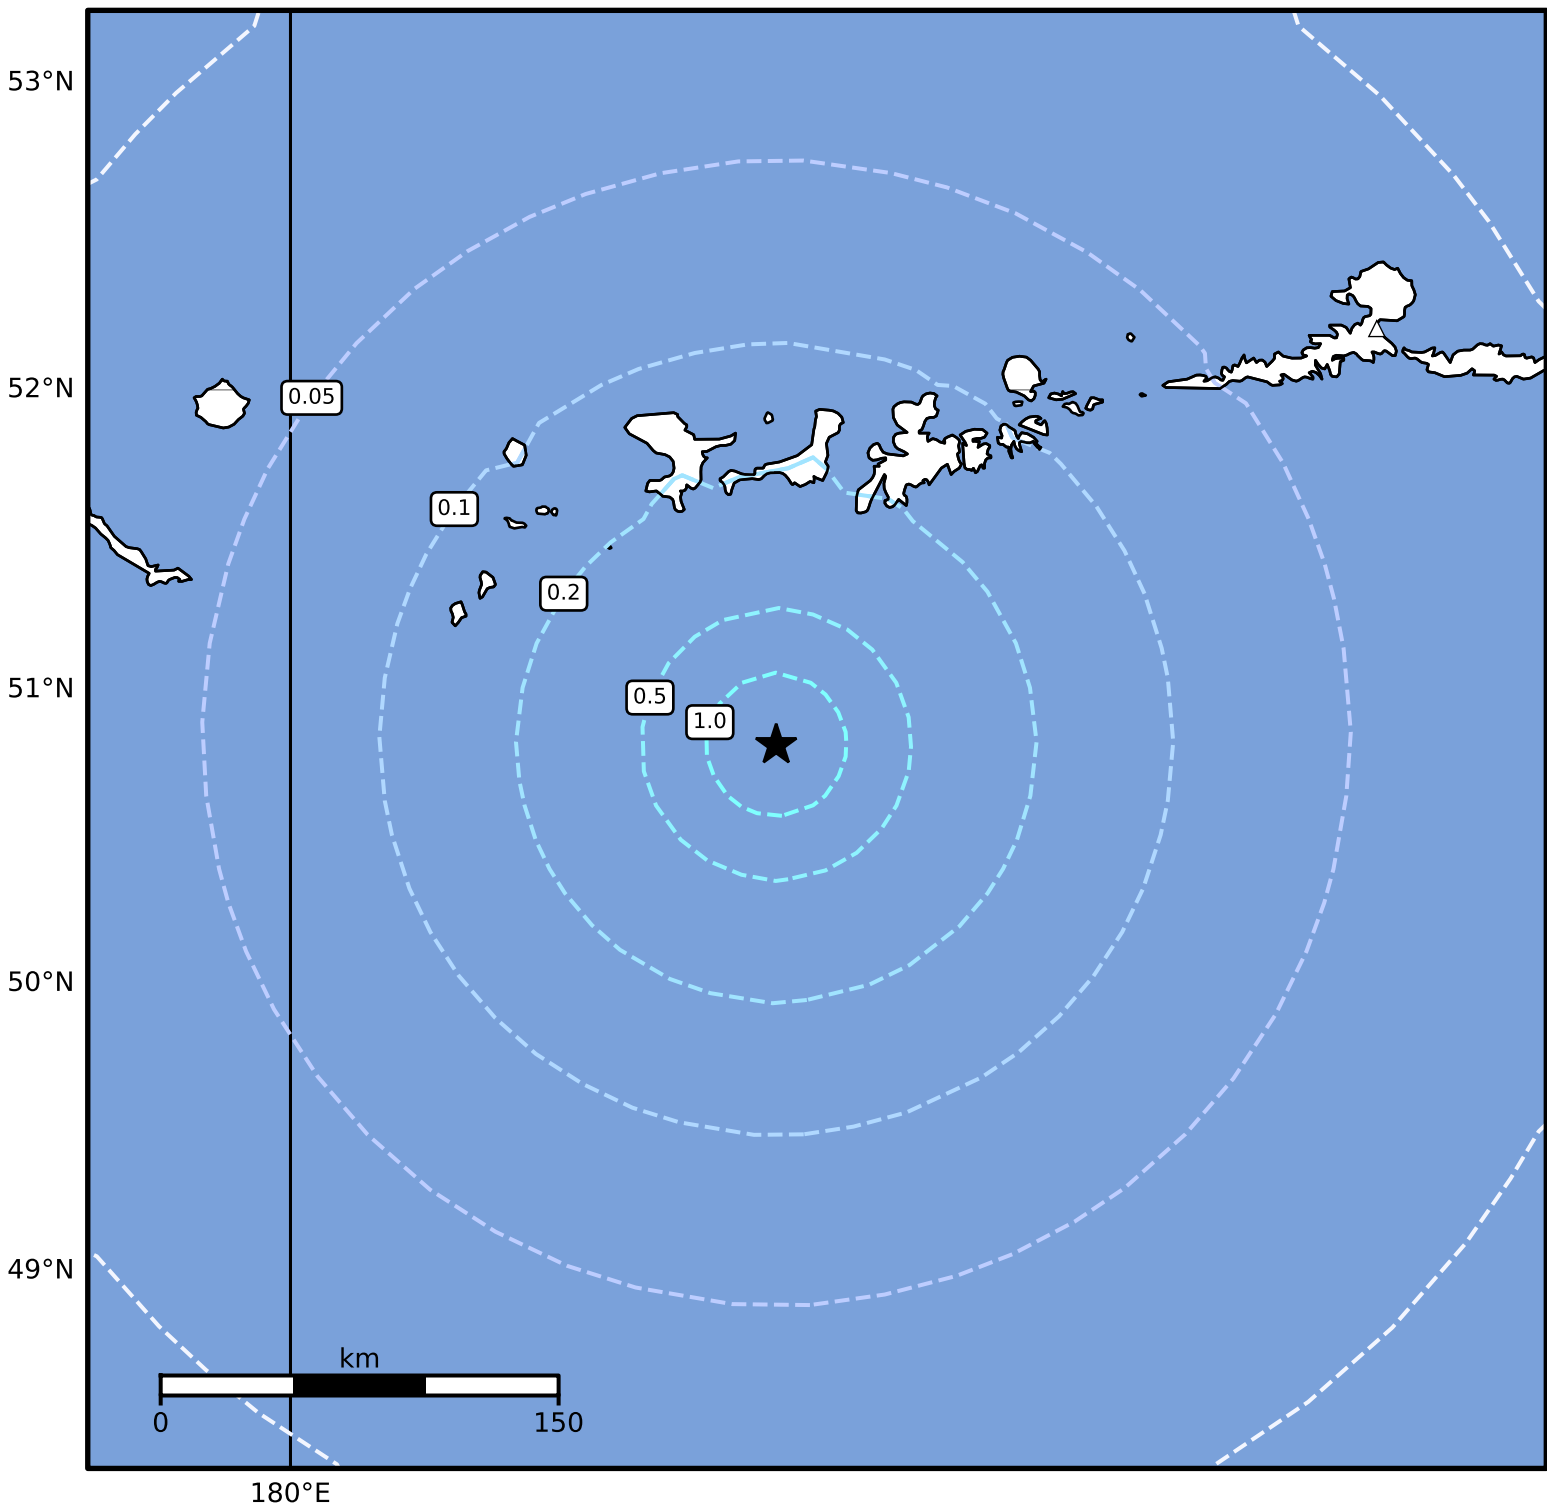

1.0 Second Peak Spectral Acceleration Map Alaska Earthquake Center  
 ShakeMap: 129 km (80 miles) SSW of Adak  
 Dec 09, 2024 03:38:14 UTC M5.2 N50.81 W177.41 Depth: 22.7km ID:ak024fsyvv2w

SA(1.0) (%g)	0.1	0.2	0.5	1	2	5	10	20	50	100	200
--------------	-----	-----	-----	---	---	---	----	----	----	-----	-----

Scale based on Worden et al. (2012)

Version 4: Processed 2024-12-09T06:13:44Z

△ Seismic Instrument ○ Reported Intensity

★ Epicenter