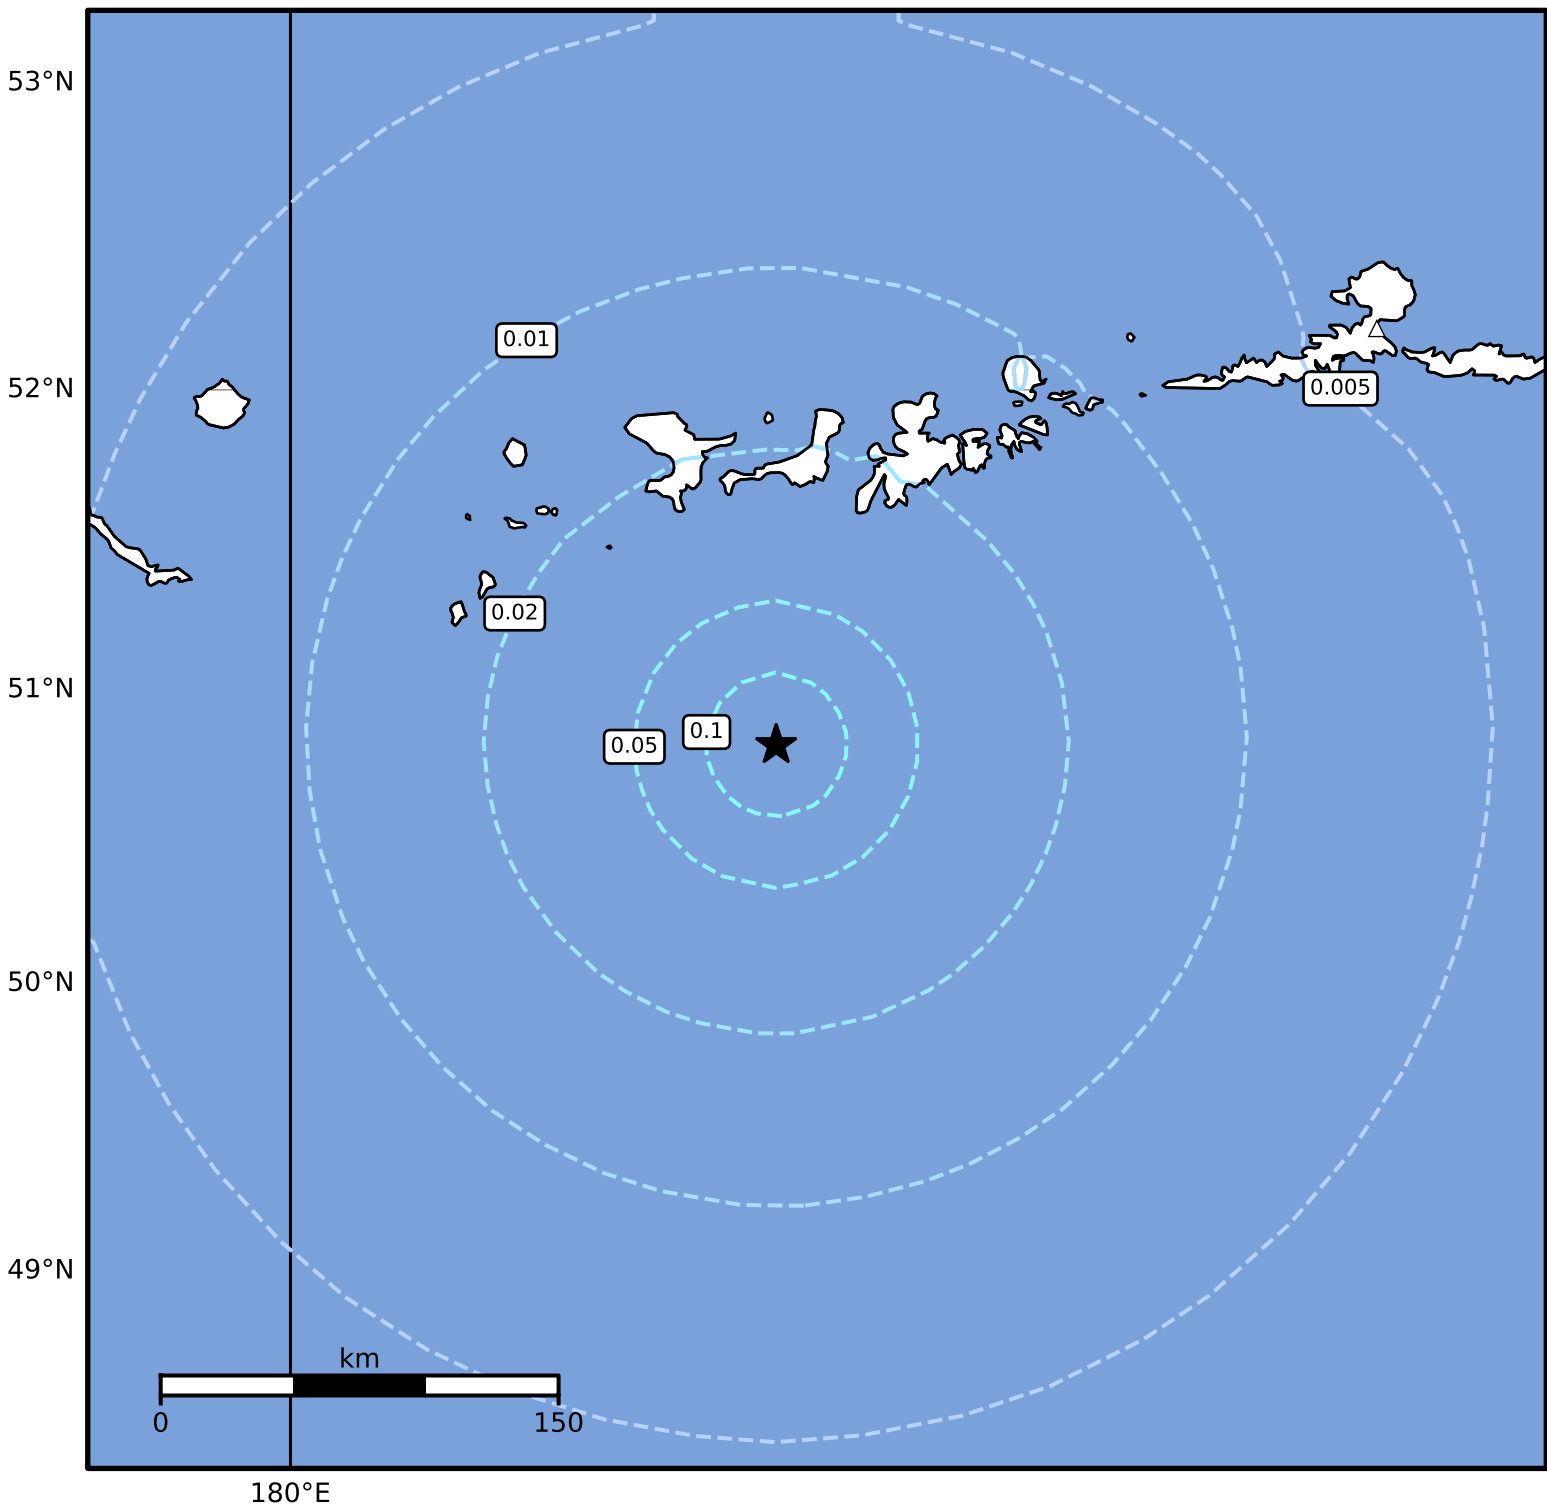

3.0 Second Peak Spectral Acceleration Map Alaska Earthquake Center
ShakeMap: 129 km (80 miles) SSW of Adak
Dec 09, 2024 03:38:14 UTC M5.2 N50.81 W177.41 Depth: 22.7km ID:ak024fsyvv2w

SA(3.0) (%g)	0.1	0.2	0.5	1	2	5	10	20	50
--------------	-----	-----	-----	---	---	---	----	----	----

Scale based on Worden et al. (2012)

Version 4: Processed 2024-12-09T06:13:44Z

△ Seismic Instrument ○ Reported Intensity

★ Epicenter