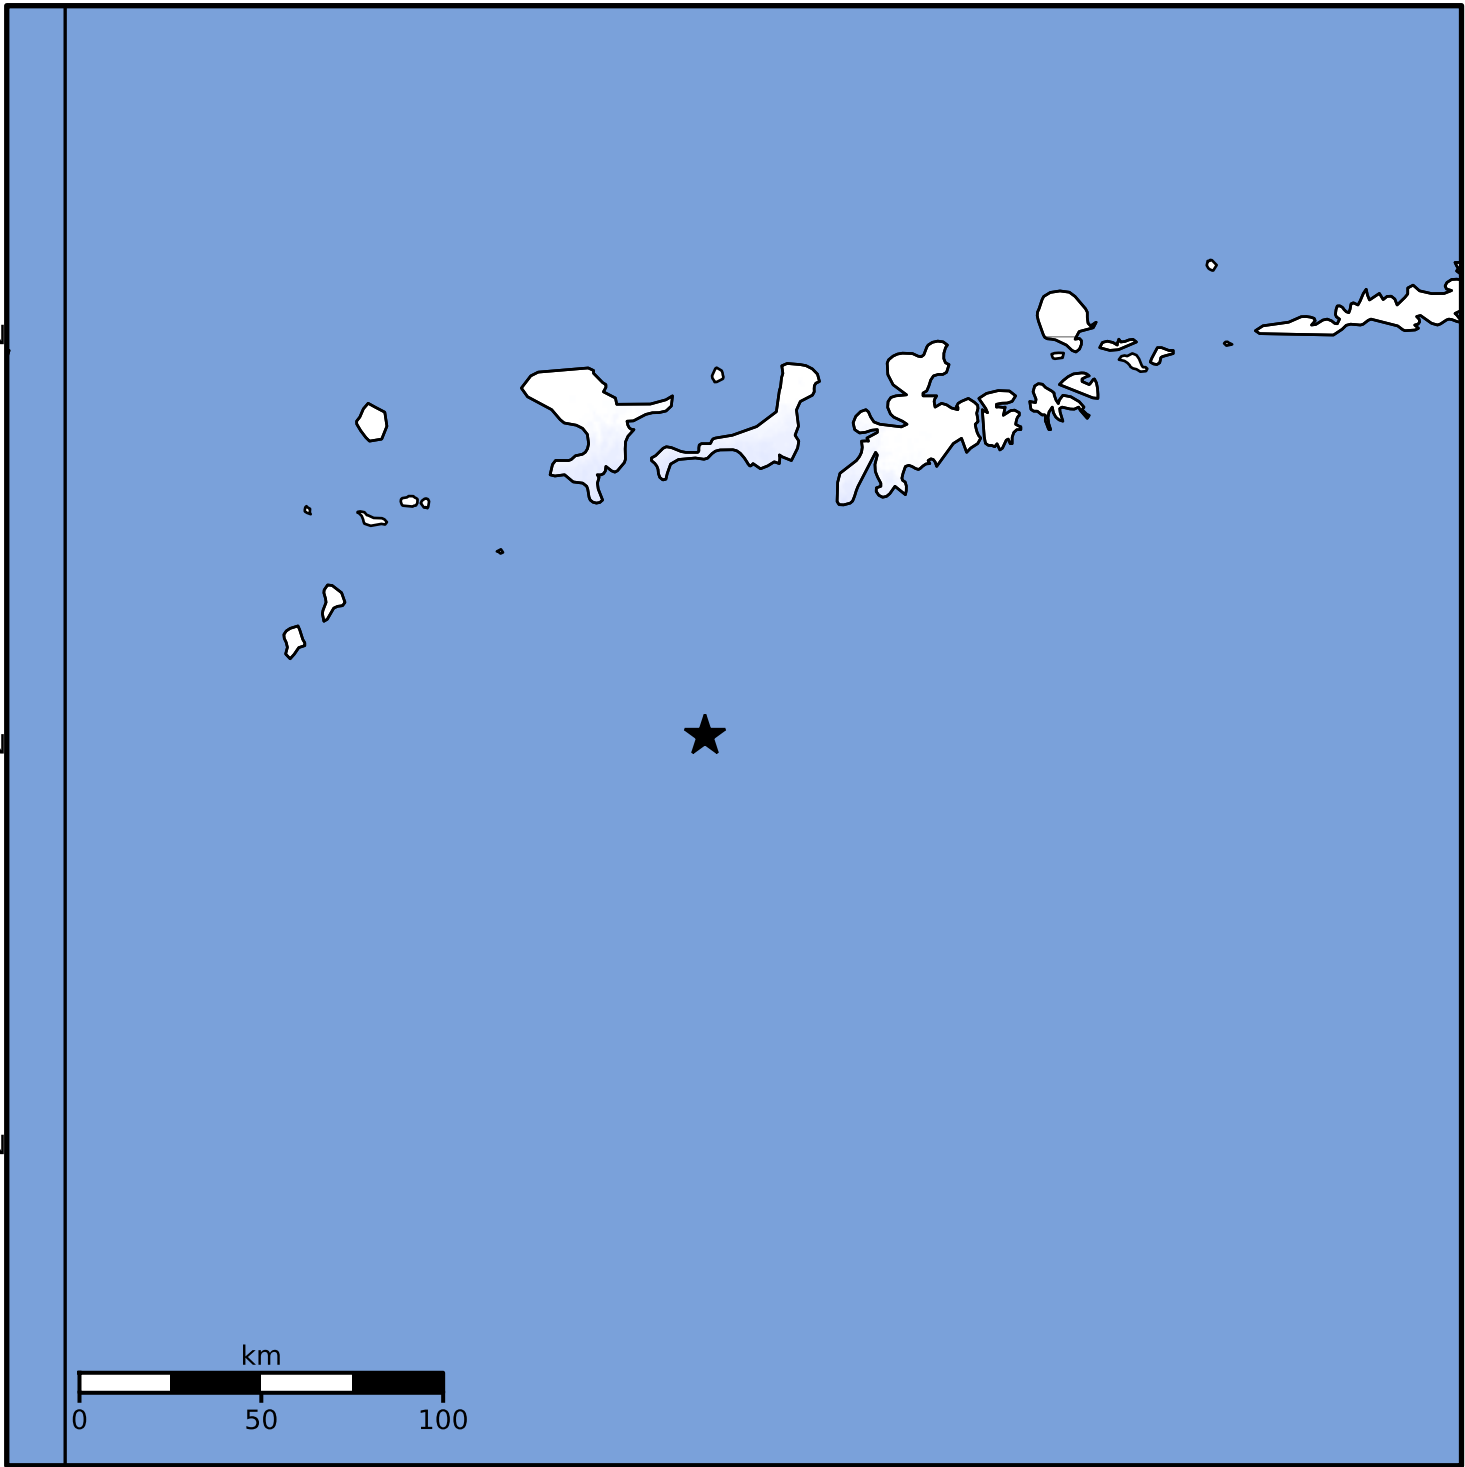

Macroseismic Intensity Map Alaska Earthquake Center
 ShakeMap: 111 km (69 miles) SSW of Adak
 Dec 09, 2024 03:56:12 UTC M3.7 N51.03 W177.50 Depth: 27.4km ID:ak024fsyzpzy

180°E

SHAKING	Not felt	Weak	Light	Moderate	Strong	Very strong	Severe	Violent	Extreme
DAMAGE	None	None	None	Very light	Light	Moderate	Moderate/heavy	Heavy	Very heavy
PGA(%g)	<0.0464	0.297	2.76	6.2	11.5	21.5	40.1	74.7	>139
PGV(cm/s)	<0.0215	0.135	1.41	4.65	9.64	20	41.4	85.8	>178
INTENSITY	I	II-III	IV	V	VI	VII	VIII	IX	X+

Scale based on Worden et al. (2012)

Version 1: Processed 2024-12-09T06:02:52Z

△ Seismic Instrument ○ Reported Intensity

★ Epicenter