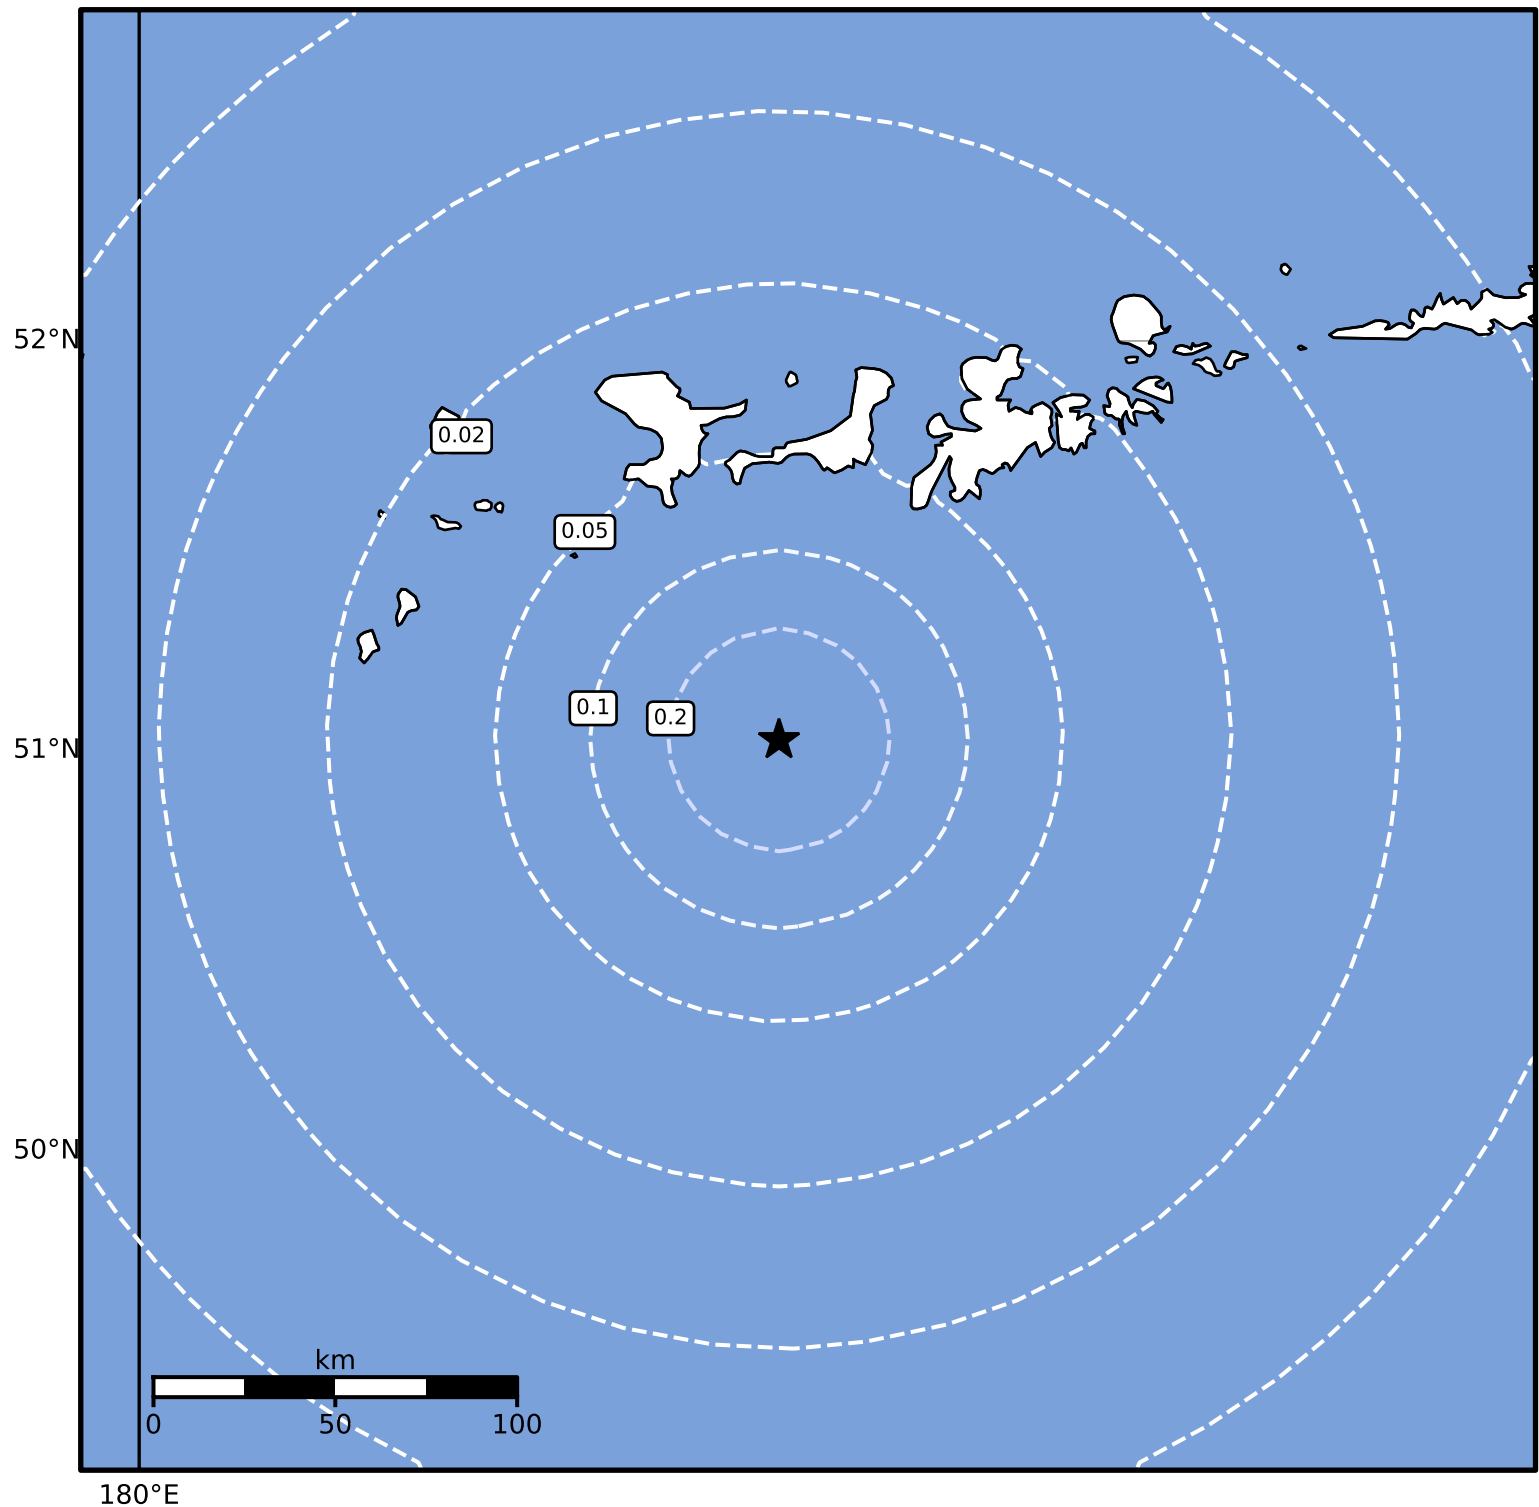

0.3 Second Peak Spectral Acceleration Map Alaska Earthquake Center
 ShakeMap: 111 km (69 miles) SSW of Adak
 Dec 09, 2024 03:56:12 UTC M3.7 N51.03 W177.50 Depth: 27.4km ID:ak024fsyzpry

SA(0.3) (%g)	0.1	0.2	0.5	1	2	5	10	20	50	100	200
--------------	-----	-----	-----	---	---	---	----	----	----	-----	-----

Scale based on Worden et al. (2012)

Version 1: Processed 2024-12-09T06:02:52Z

△ Seismic Instrument ○ Reported Intensity

★ Epicenter