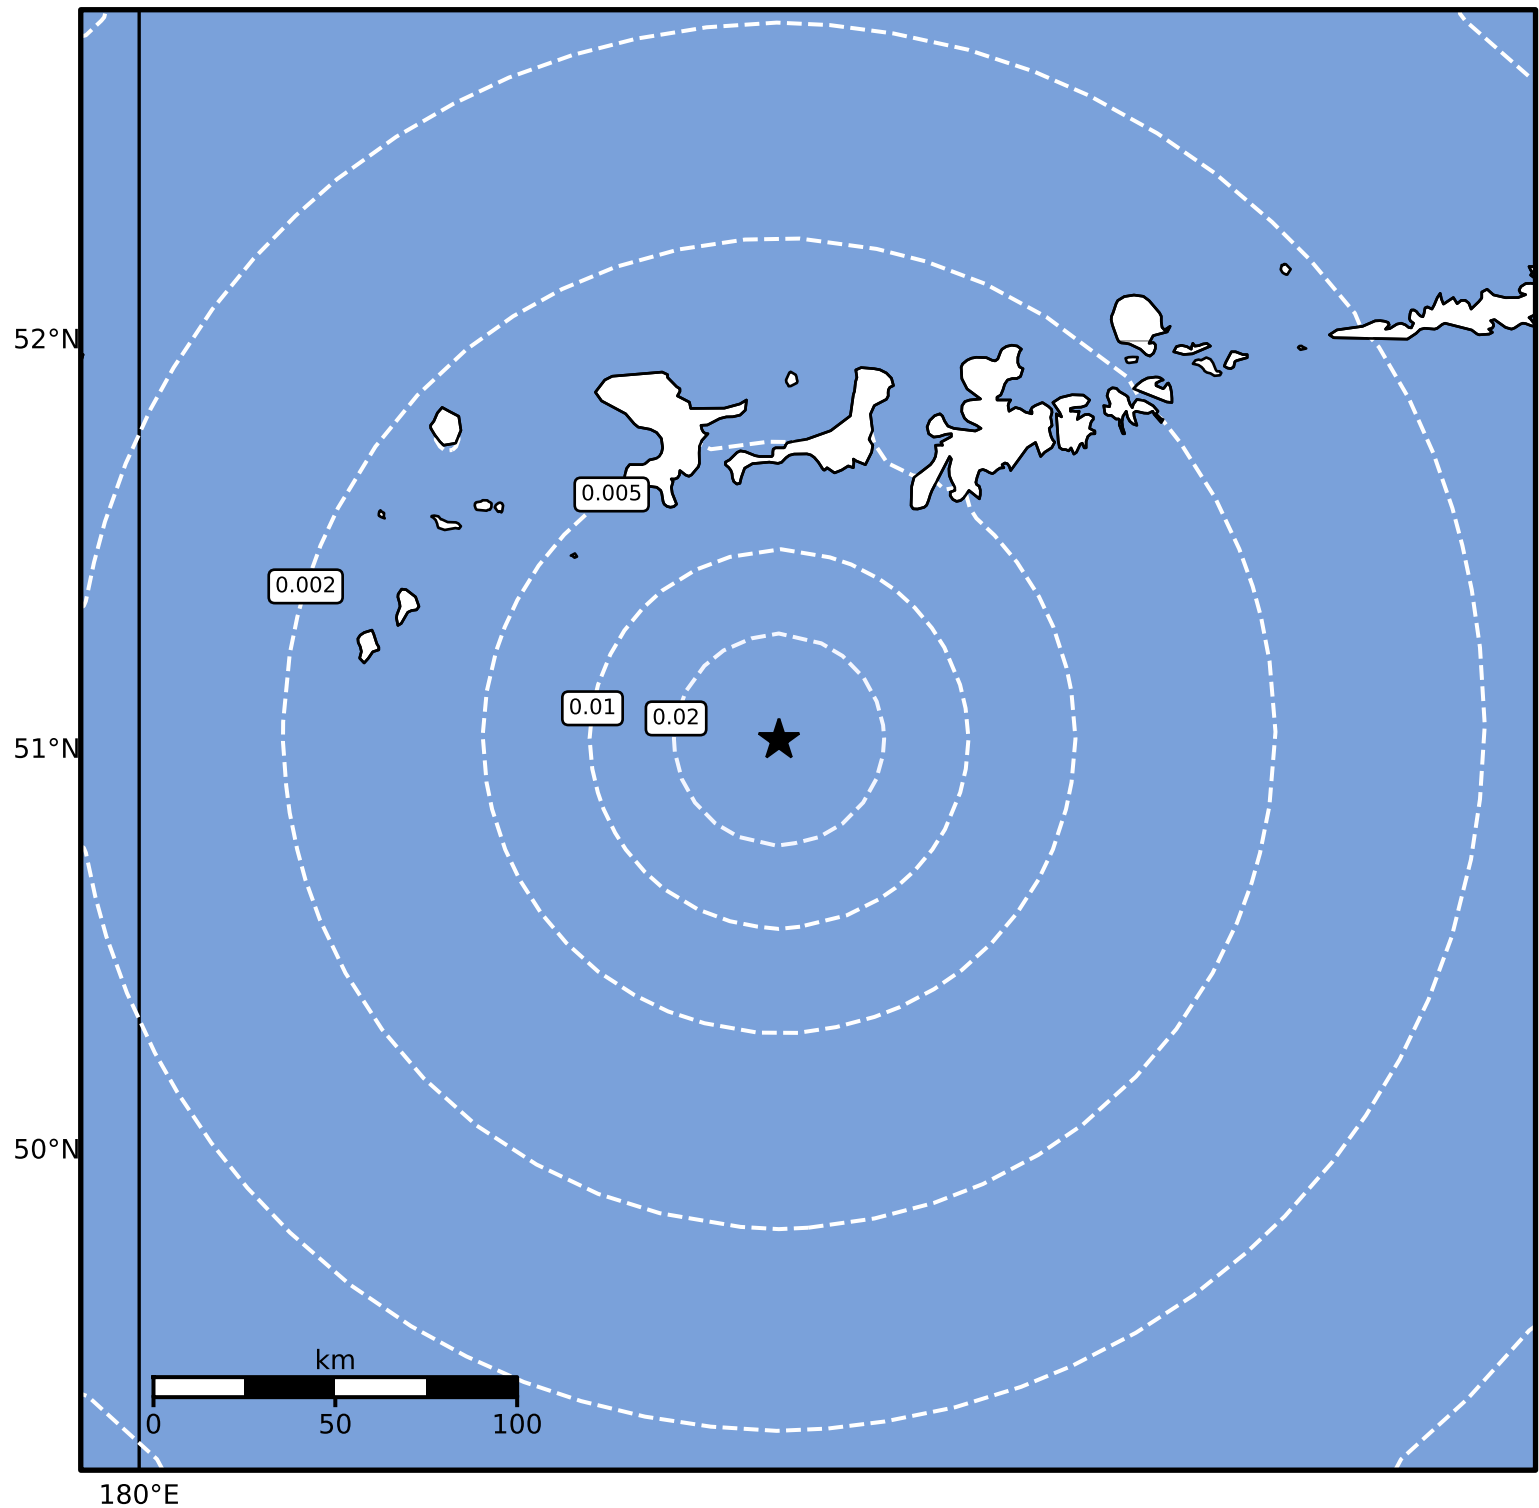

1.0 Second Peak Spectral Acceleration Map Alaska Earthquake Center
ShakeMap: 111 km (69 miles) SSW of Adak
Dec 09, 2024 03:56:12 UTC M3.7 N51.03 W177.50 Depth: 27.4km ID:ak024fsyzpry

SA(1.0) (%g)	0.1	0.2	0.5	1	2	5	10	20	50	100	200
--------------	-----	-----	-----	---	---	---	----	----	----	-----	-----

Scale based on Worden et al. (2012)

Version 1: Processed 2024-12-09T06:02:52Z

△ Seismic Instrument ○ Reported Intensity

★ Epicenter