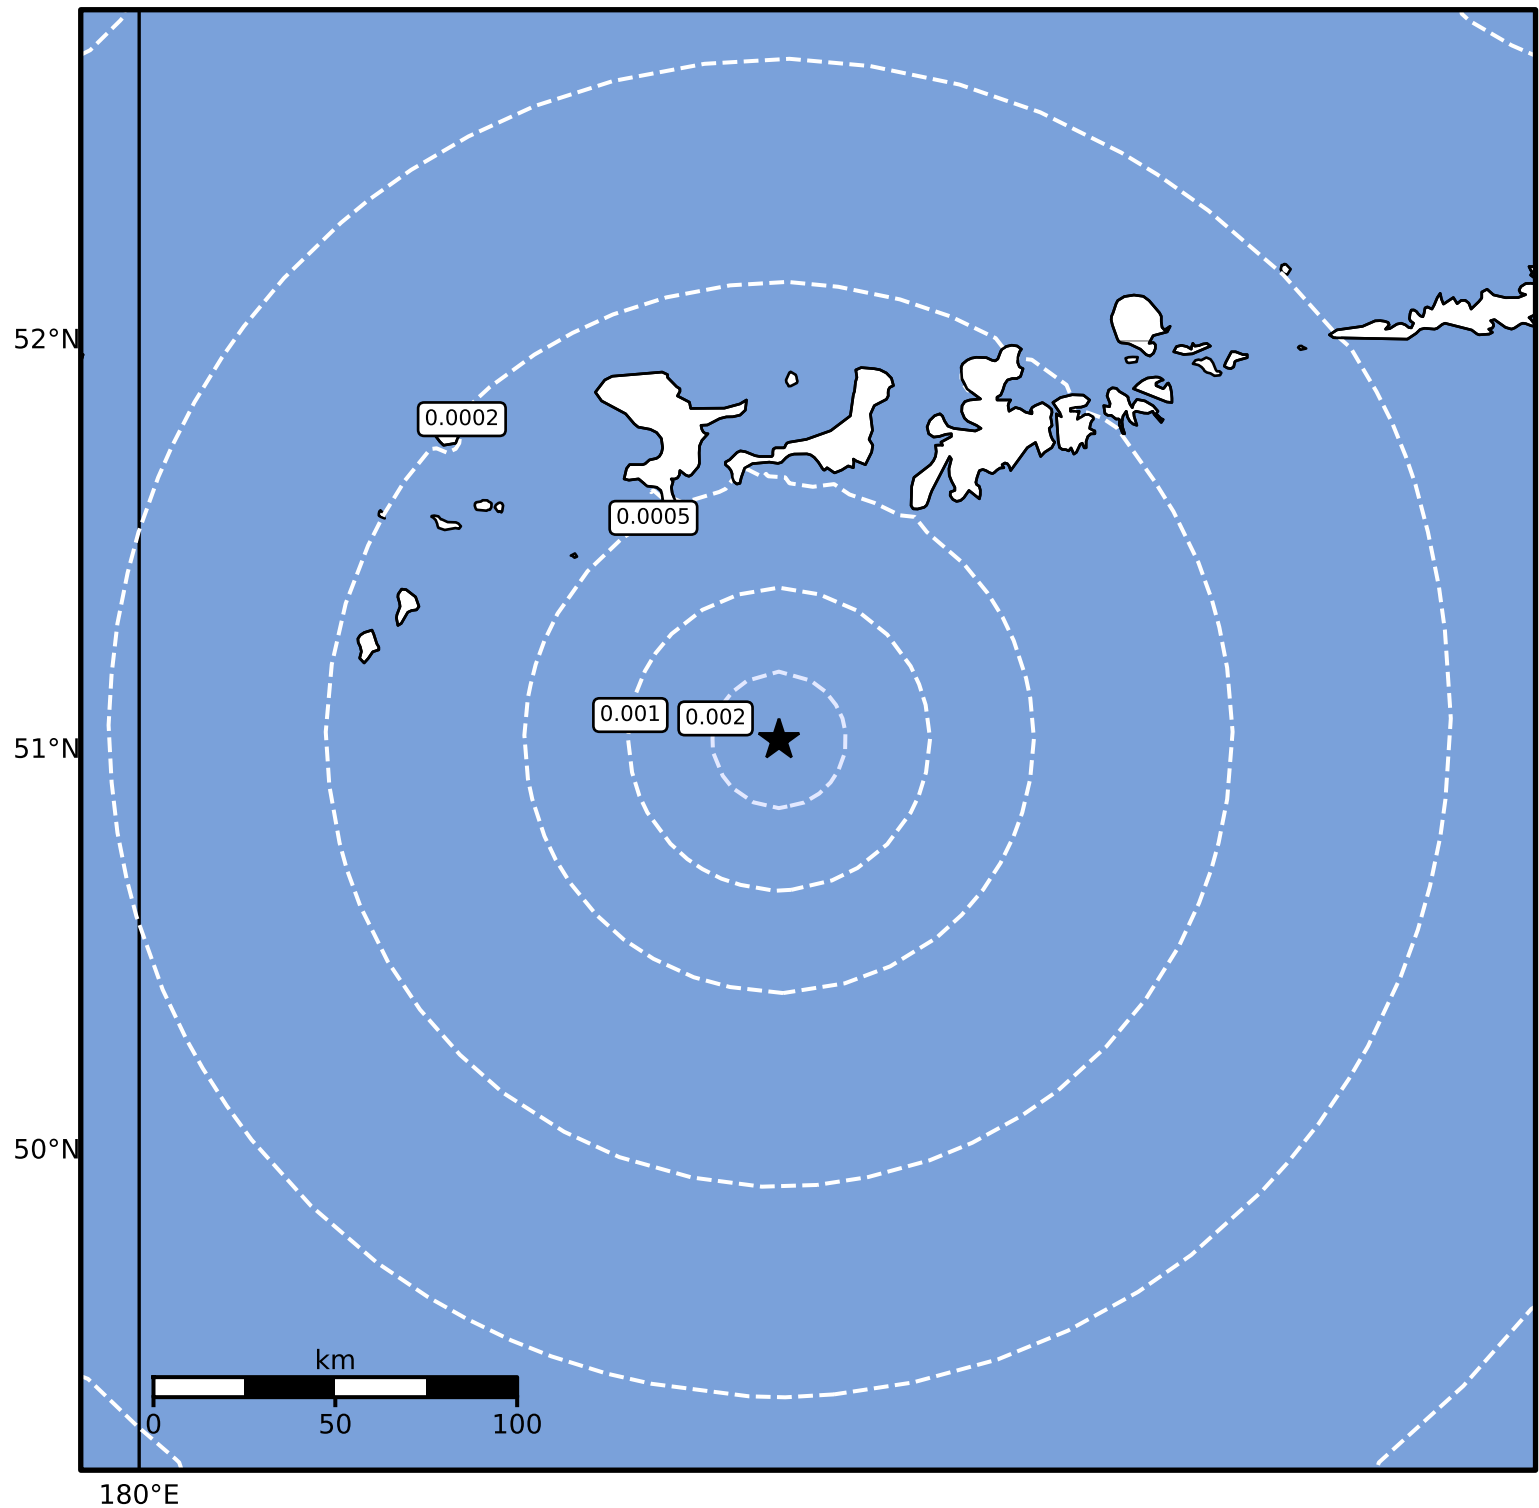

3.0 Second Peak Spectral Acceleration Map Alaska Earthquake Center
 ShakeMap: 111 km (69 miles) SSW of Adak
 Dec 09, 2024 03:56:12 UTC M3.7 N51.03 W177.50 Depth: 27.4km ID:ak024fsyzpzy

SA(3.0) (%g)	0.1	0.2	0.5	1	2	5	10	20	50
---------------------	------------	------------	------------	----------	----------	----------	-----------	-----------	-----------

Scale based on Worden et al. (2012)

Version 1: Processed 2024-12-09T06:02:52Z

△ Seismic Instrument ○ Reported Intensity

★ Epicenter