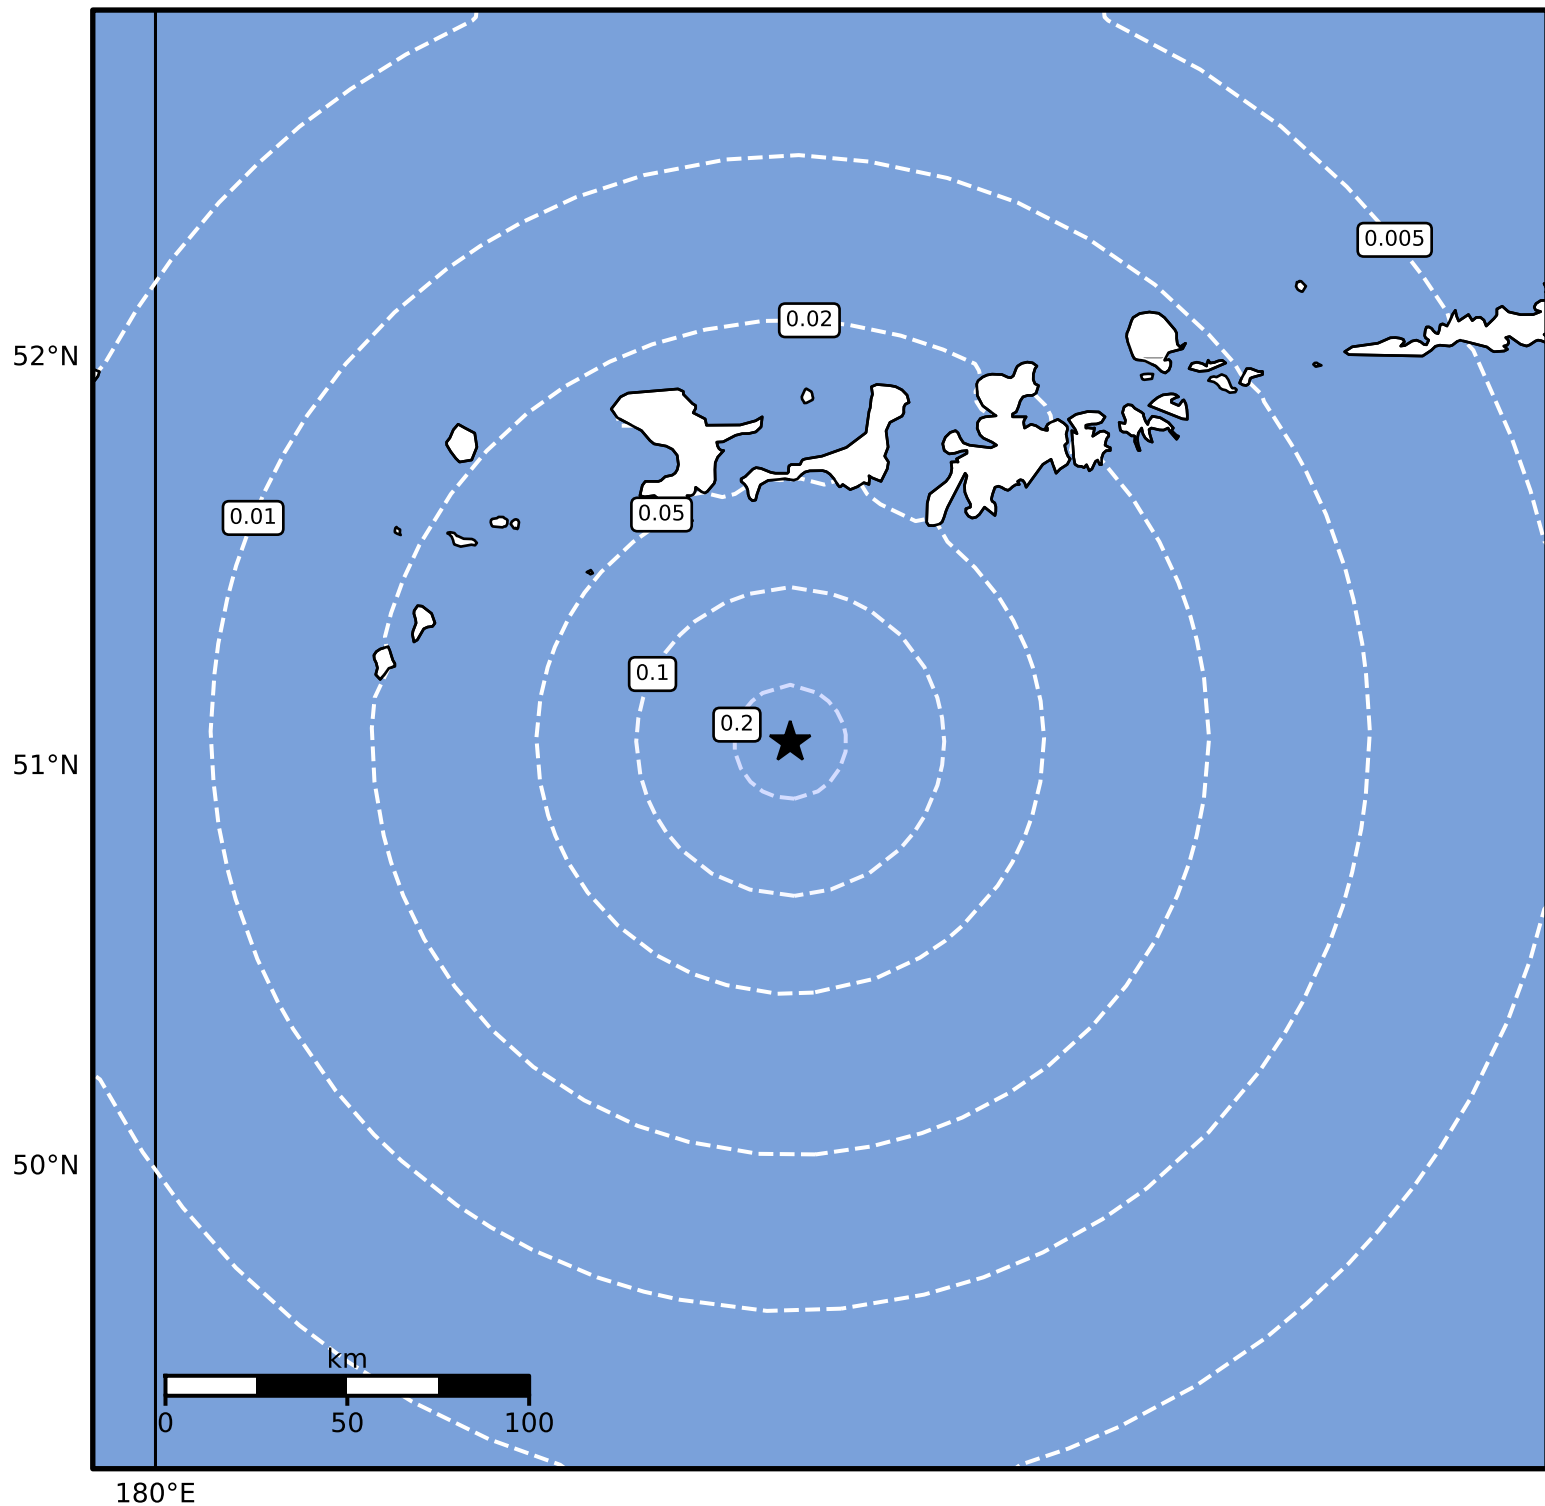

0.3 Second Peak Spectral Acceleration Map Alaska Earthquake Center  
 ShakeMap: 108 km (67 miles) SSW of Adak  
 Dec 09, 2024 04:24:47 UTC M3.6 N51.06 W177.51 Depth: 35.8km ID:ak024fszed62

SA(0.3) (%g)	0.1	0.2	0.5	1	2	5	10	20	50	100	200
--------------	-----	-----	-----	---	---	---	----	----	----	-----	-----

Scale based on Worden et al. (2012)

Version 1: Processed 2024-12-09T06:20:20Z

△ Seismic Instrument ○ Reported Intensity

★ Epicenter