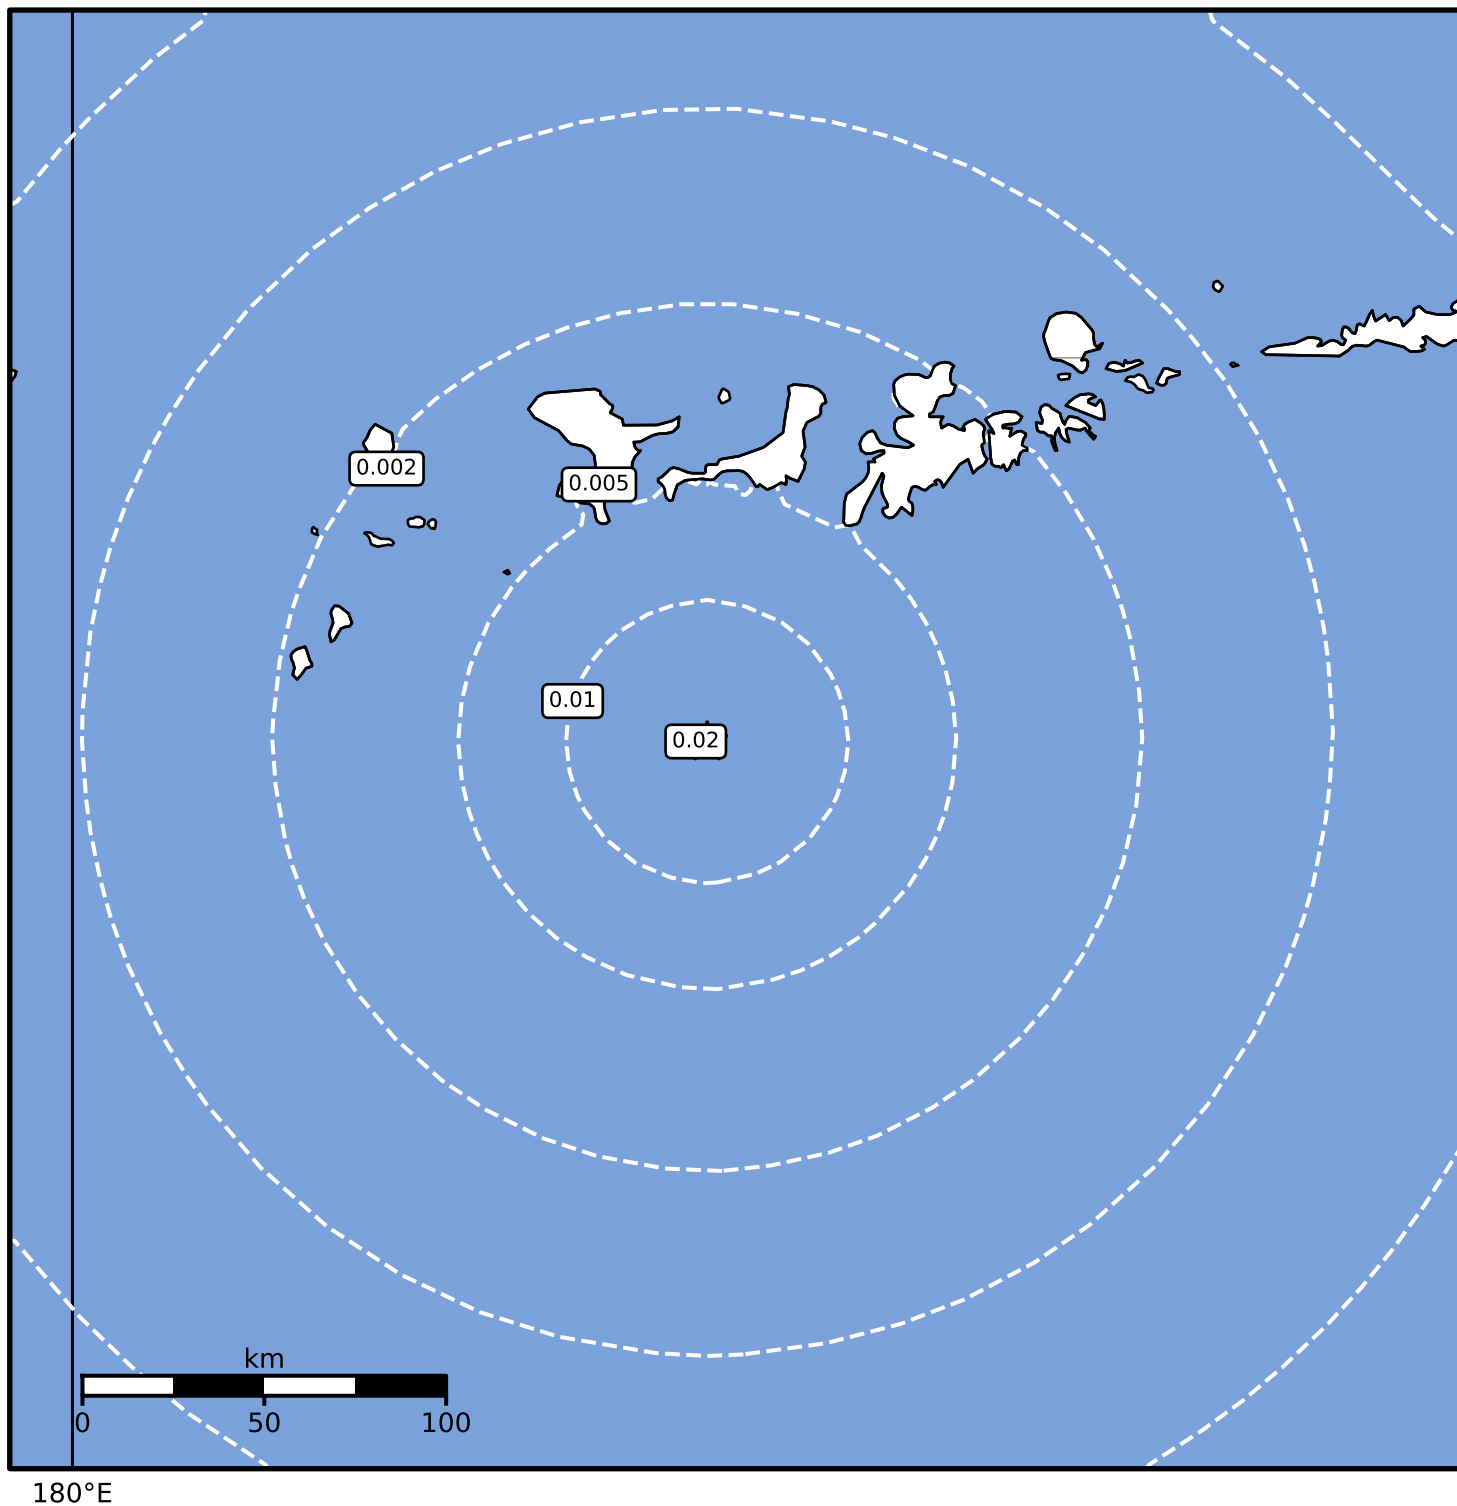

1.0 Second Peak Spectral Acceleration Map Alaska Earthquake Center  
 ShakeMap: 108 km (67 miles) SSW of Adak  
 Dec 09, 2024 04:24:47 UTC M3.6 N51.06 W177.51 Depth: 35.8km ID:ak024fszed62

SA(1.0) (%g)	0.1	0.2	0.5	1	2	5	10	20	50	100	200
--------------	-----	-----	-----	---	---	---	----	----	----	-----	-----

Scale based on Worden et al. (2012)

Version 1: Processed 2024-12-09T06:20:20Z

△ Seismic Instrument    ○ Reported Intensity

★ Epicenter