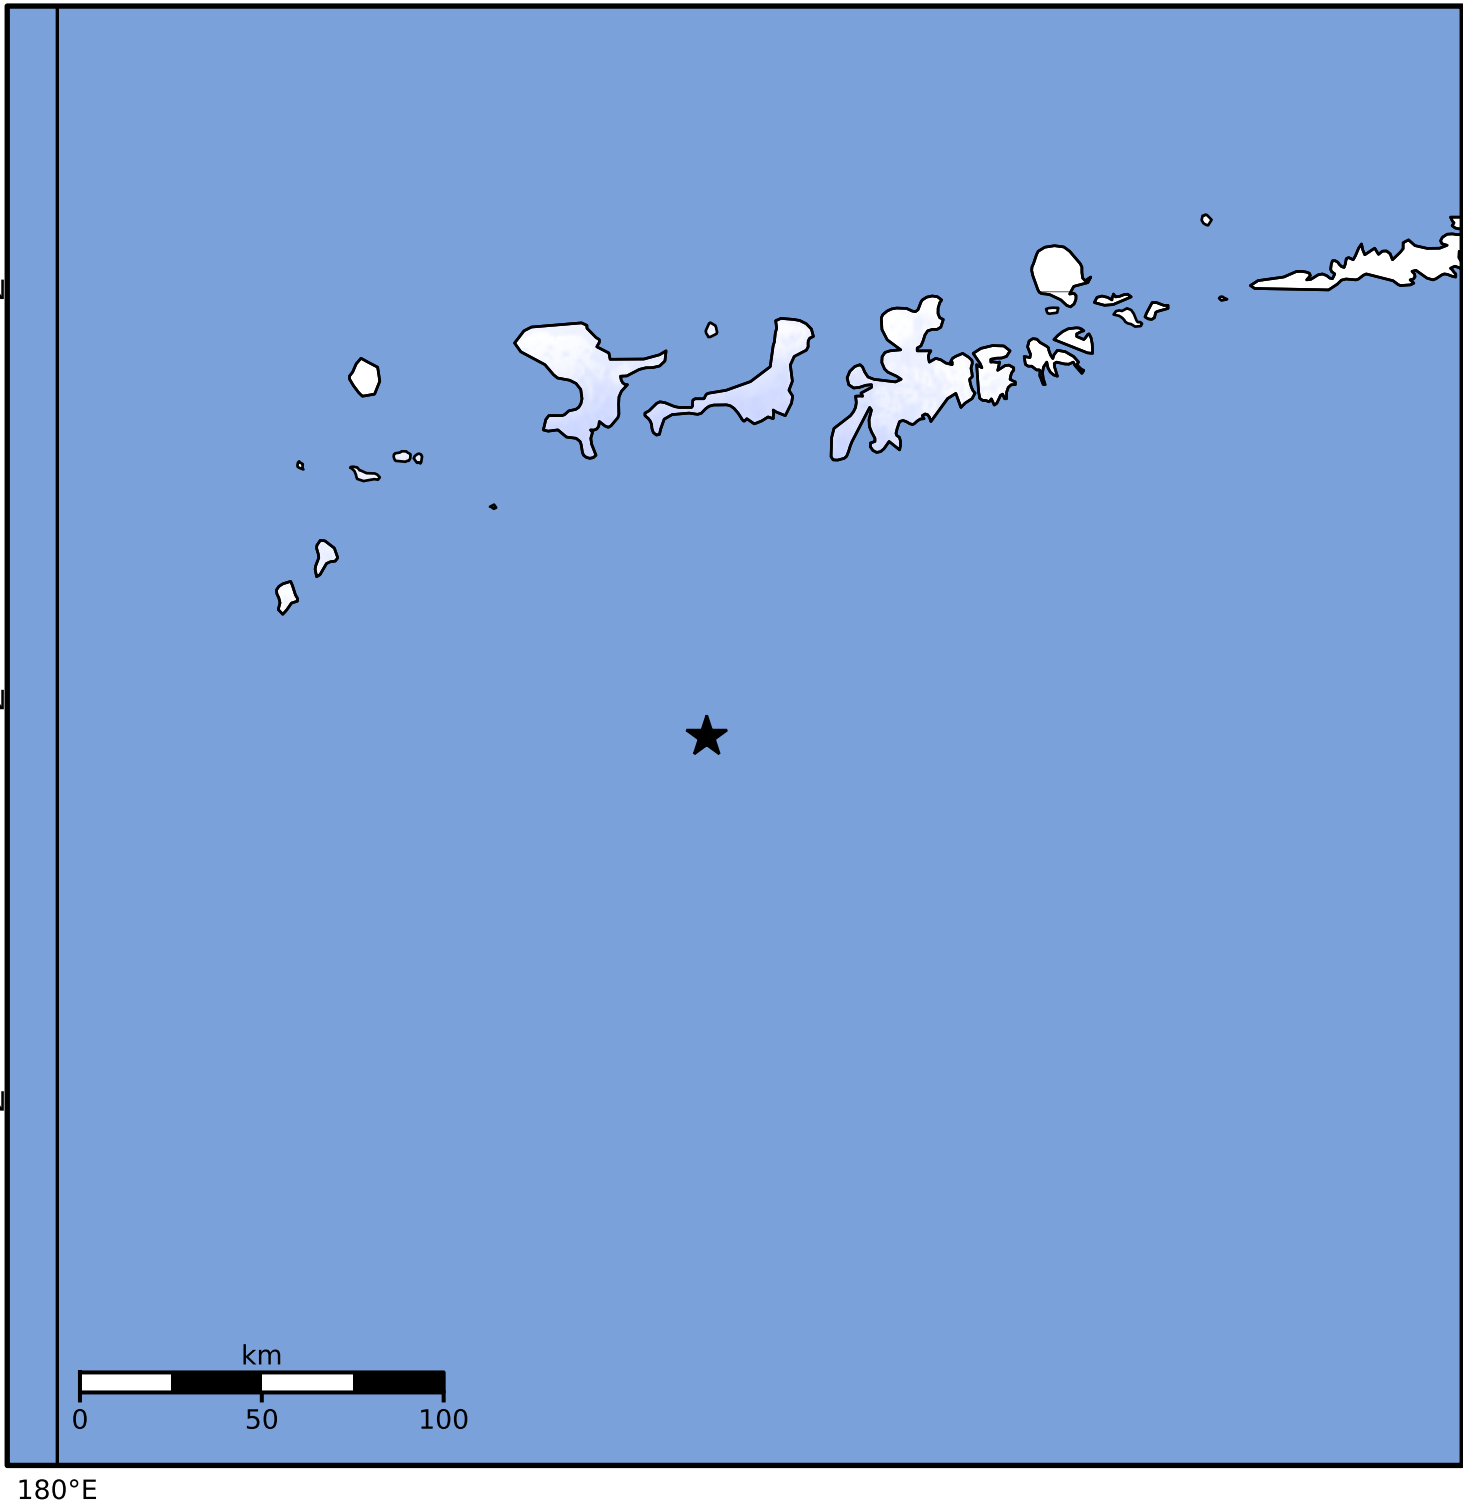

Macroseismic Intensity Map Alaska Earthquake Center
 ShakeMap: 121 km (75 miles) SSW of Adak
 Dec 09, 2024 05:21:33 UTC M4.1 N50.91 W177.46 Depth: 14.8km ID:ak024fszz4or

SHAKING	Not felt	Weak	Light	Moderate	Strong	Very strong	Severe	Violent	Extreme
DAMAGE	None	None	None	Very light	Light	Moderate	Moderate/heavy	Heavy	Very heavy
PGA(%g)	<0.0464	0.297	2.76	6.2	11.5	21.5	40.1	74.7	>139
PGV(cm/s)	<0.0215	0.135	1.41	4.65	9.64	20	41.4	85.8	>178
INTENSITY	I	II-III	IV	V	VI	VII	VIII	IX	X+

Scale based on Worden et al. (2012)

Version 2: Processed 2024-12-09T08:48:23Z

△ Seismic Instrument ○ Reported Intensity

★ Epicenter