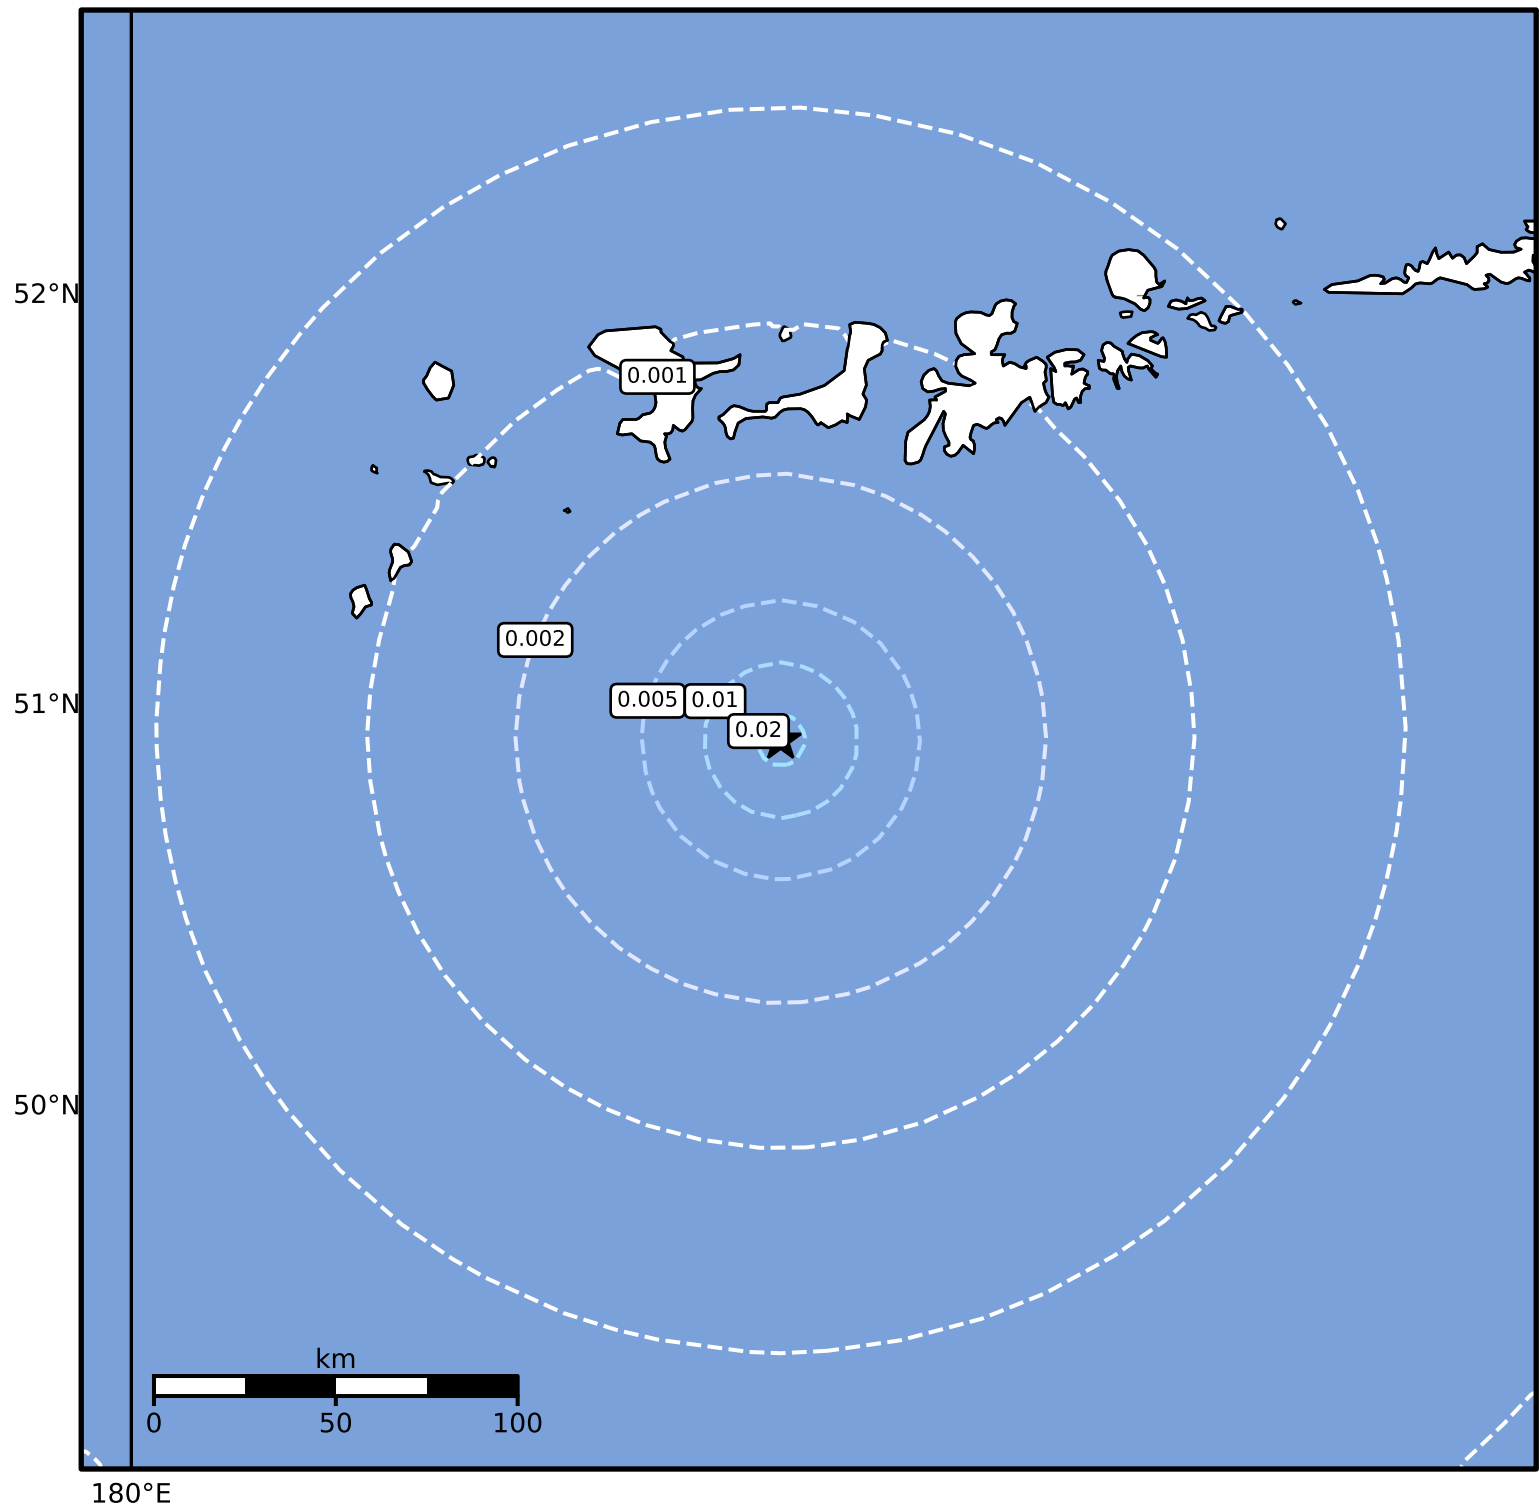

3.0 Second Peak Spectral Acceleration Map Alaska Earthquake Center
ShakeMap: 121 km (75 miles) SSW of Adak
Dec 09, 2024 05:21:33 UTC M4.1 N50.91 W177.46 Depth: 14.8km ID:ak024fszz4or

SA(3.0) (%g)	0.1	0.2	0.5	1	2	5	10	20	50
---------------------	------------	------------	------------	----------	----------	----------	-----------	-----------	-----------

Scale based on Worden et al. (2012)

Version 2: Processed 2024-12-09T08:48:23Z

△ Seismic Instrument ○ Reported Intensity

★ Epicenter