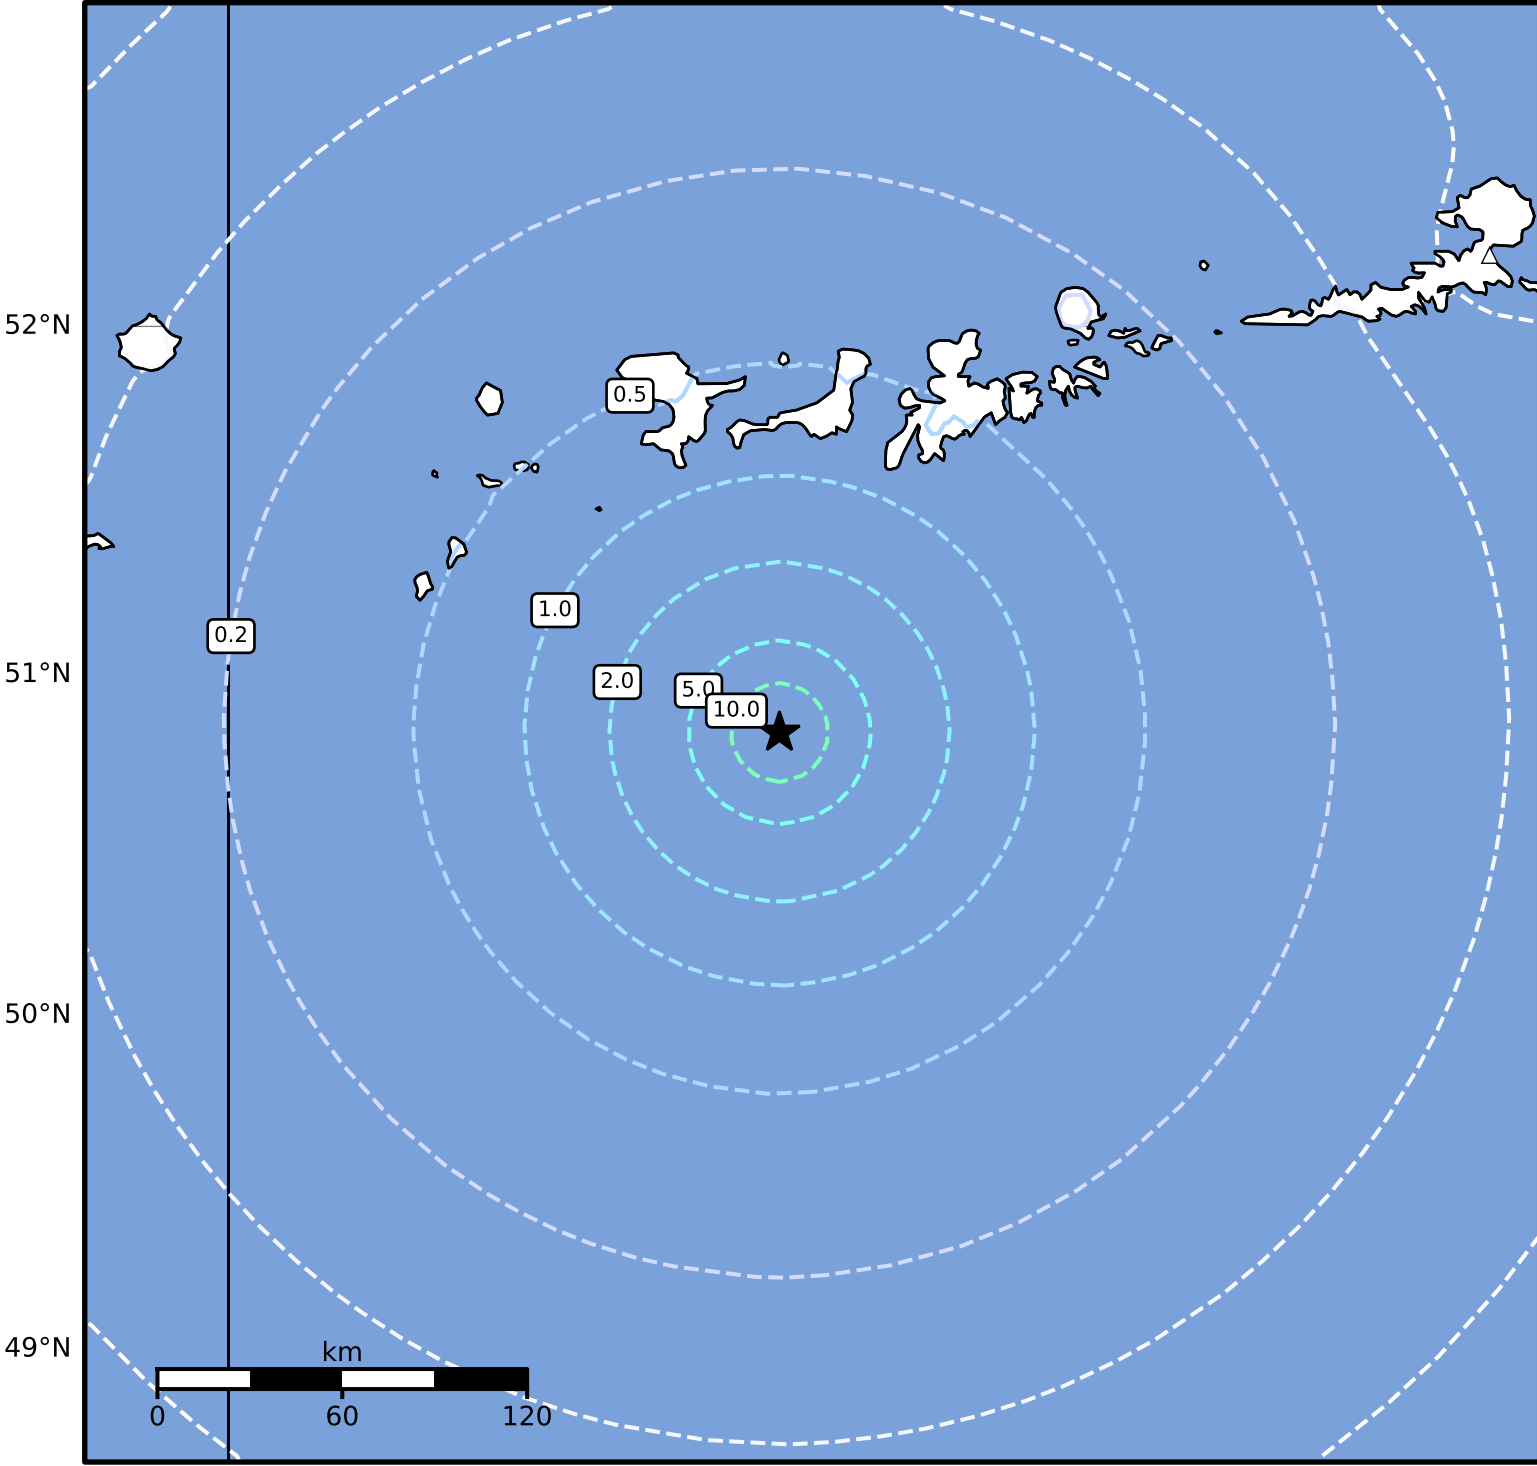

0.3 Second Peak Spectral Acceleration Map Alaska Earthquake Center
 ShakeMap: 129 km (80 miles) SSW of Adak
 Dec 09, 2024 05:56:49 UTC M5.1 N50.83 W177.47 Depth: 13.4km ID:ak024ft06nwf

SA(0.3) (%g)	0.1	0.2	0.5	1	2	5	10	20	50	100	200
--------------	-----	-----	-----	---	---	---	----	----	----	-----	-----

Scale based on Worden et al. (2012)

Version 4: Processed 2024-12-09T09:09:28Z

△ Seismic Instrument ○ Reported Intensity

★ Epicenter