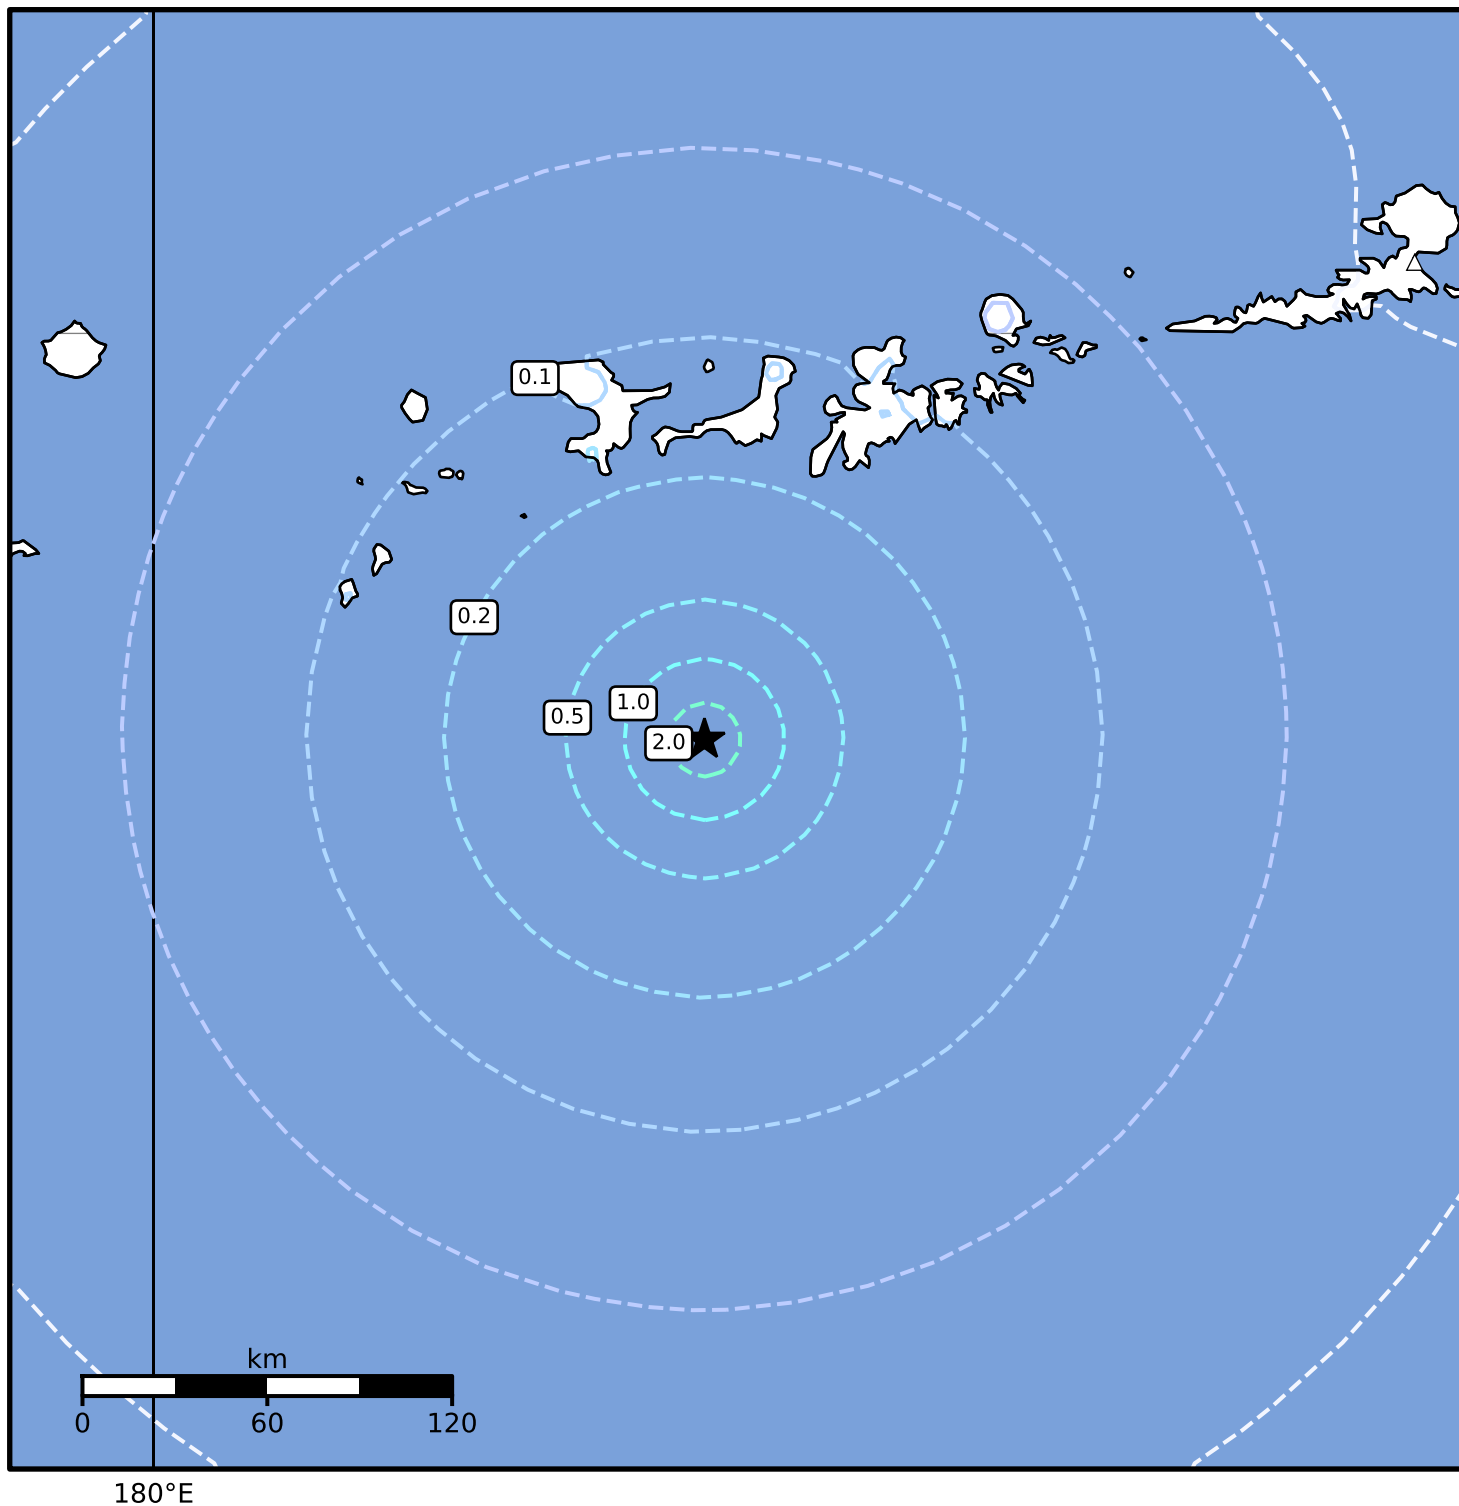

1.0 Second Peak Spectral Acceleration Map Alaska Earthquake Center
 ShakeMap: 129 km (80 miles) SSW of Adak
 Dec 09, 2024 05:56:49 UTC M5.1 N50.83 W177.47 Depth: 13.4km ID:ak024ft06nwf

SA(1.0) (%g)	0.1	0.2	0.5	1	2	5	10	20	50	100	200
--------------	-----	-----	-----	---	---	---	----	----	----	-----	-----

Scale based on Worden et al. (2012)

Version 4: Processed 2024-12-09T09:09:28Z

△ Seismic Instrument ○ Reported Intensity

★ Epicenter