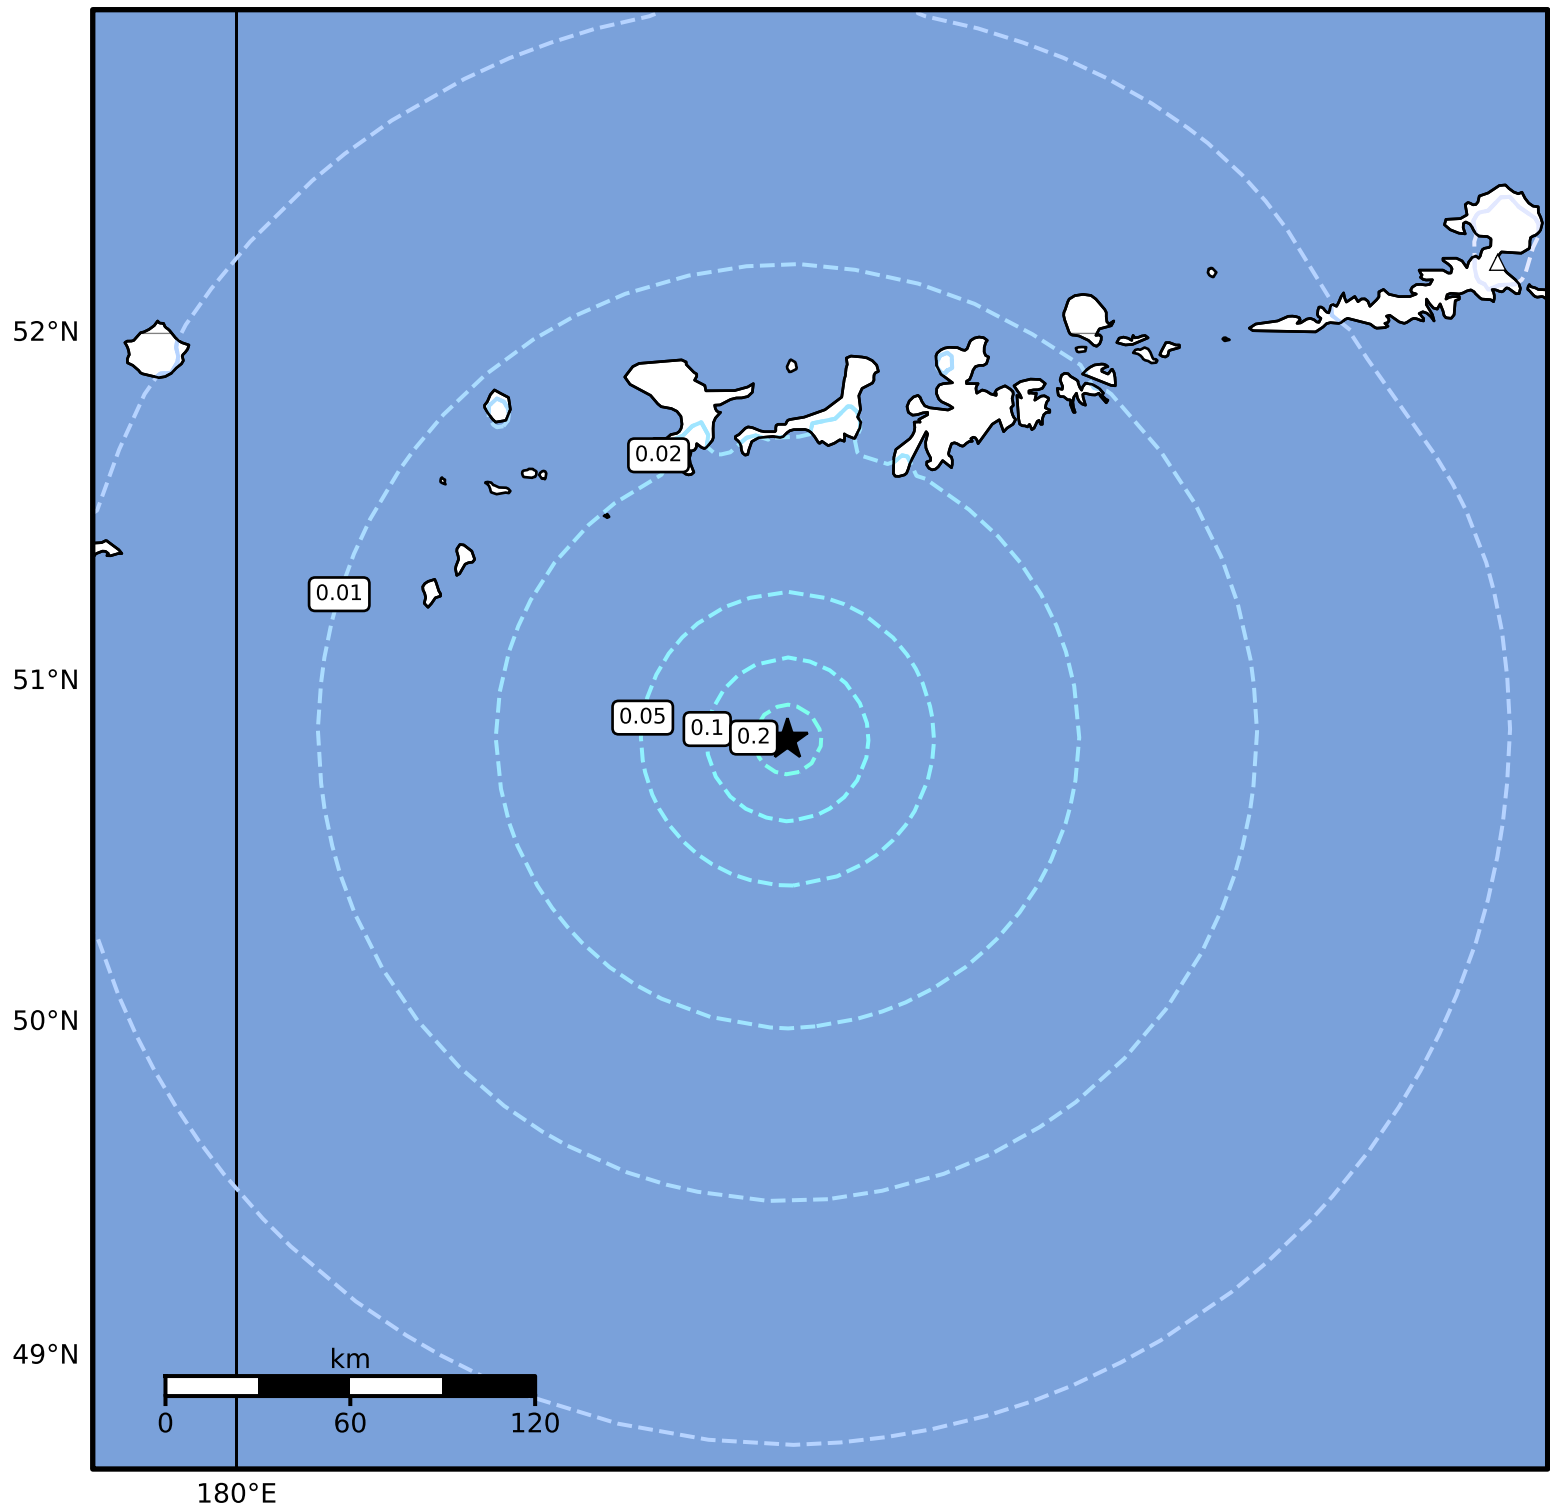

3.0 Second Peak Spectral Acceleration Map Alaska Earthquake Center  
ShakeMap: 129 km (80 miles) SSW of Adak  
Dec 09, 2024 05:56:49 UTC M5.1 N50.83 W177.47 Depth: 13.4km ID:ak024ft06nwf

| SA(3.0) (%g) | 0.1 | 0.2 | 0.5 | 1 | 2 | 5 | 10 | 20 | 50 |
|--------------|-----|-----|-----|---|---|---|----|----|----|
|--------------|-----|-----|-----|---|---|---|----|----|----|

Scale based on Worden et al. (2012)

Version 4: Processed 2024-12-09T09:09:28Z

△ Seismic Instrument ○ Reported Intensity

★ Epicenter