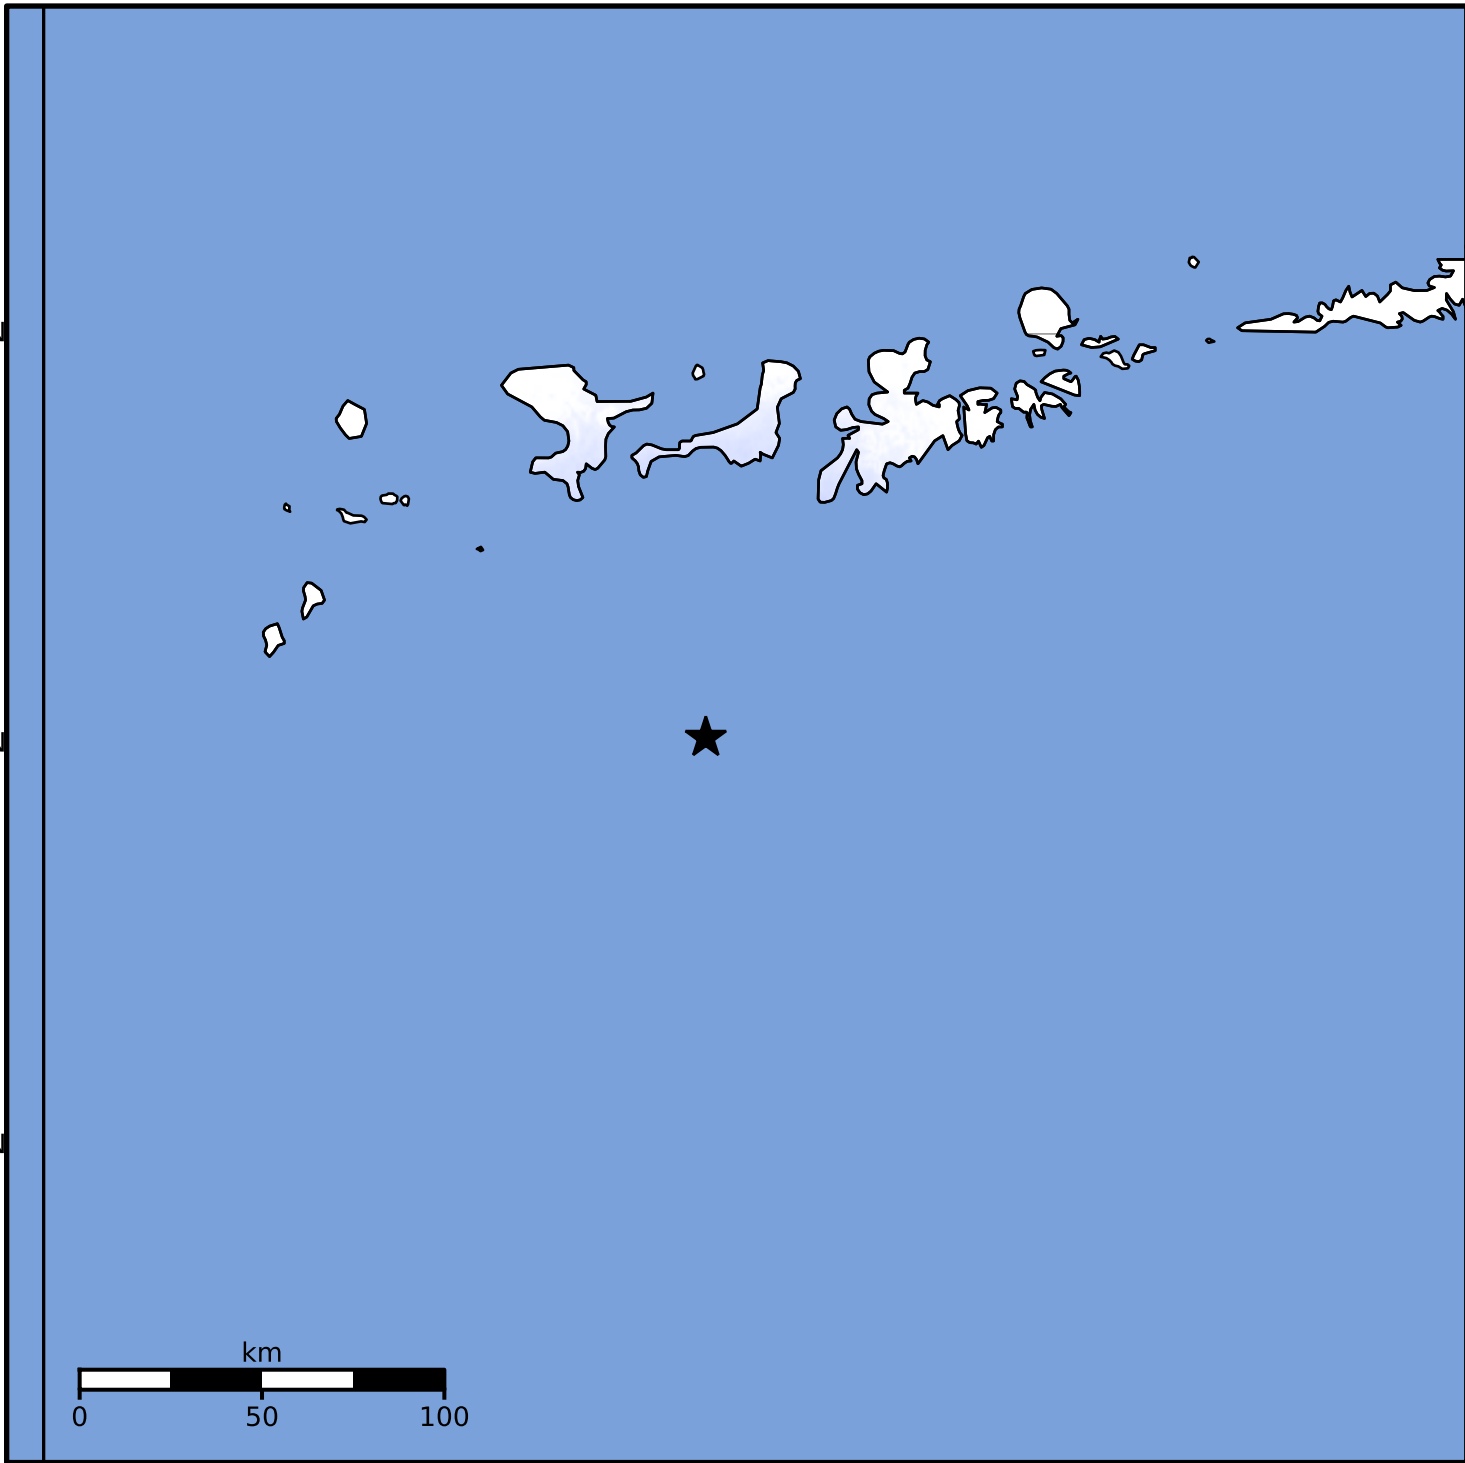

Macroseismic Intensity Map Alaska Earthquake Center
 ShakeMap: 109 km (68 miles) SSW of Adak
 Dec 09, 2024 07:05:00 UTC M3.9 N51.02 W177.42 Depth: 17.6km ID:ak024ft12hxl

180°E

SHAKING	Not felt	Weak	Light	Moderate	Strong	Very strong	Severe	Violent	Extreme
DAMAGE	None	None	None	Very light	Light	Moderate	Moderate/heavy	Heavy	Very heavy
PGA(%g)	<0.0464	0.297	2.76	6.2	11.5	21.5	40.1	74.7	>139
PGV(cm/s)	<0.0215	0.135	1.41	4.65	9.64	20	41.4	85.8	>178
INTENSITY	I	II-III	IV	V	VI	VII	VIII	IX	X+

Scale based on Worden et al. (2012)

Version 2: Processed 2024-12-09T16:04:08Z

△ Seismic Instrument ○ Reported Intensity

★ Epicenter