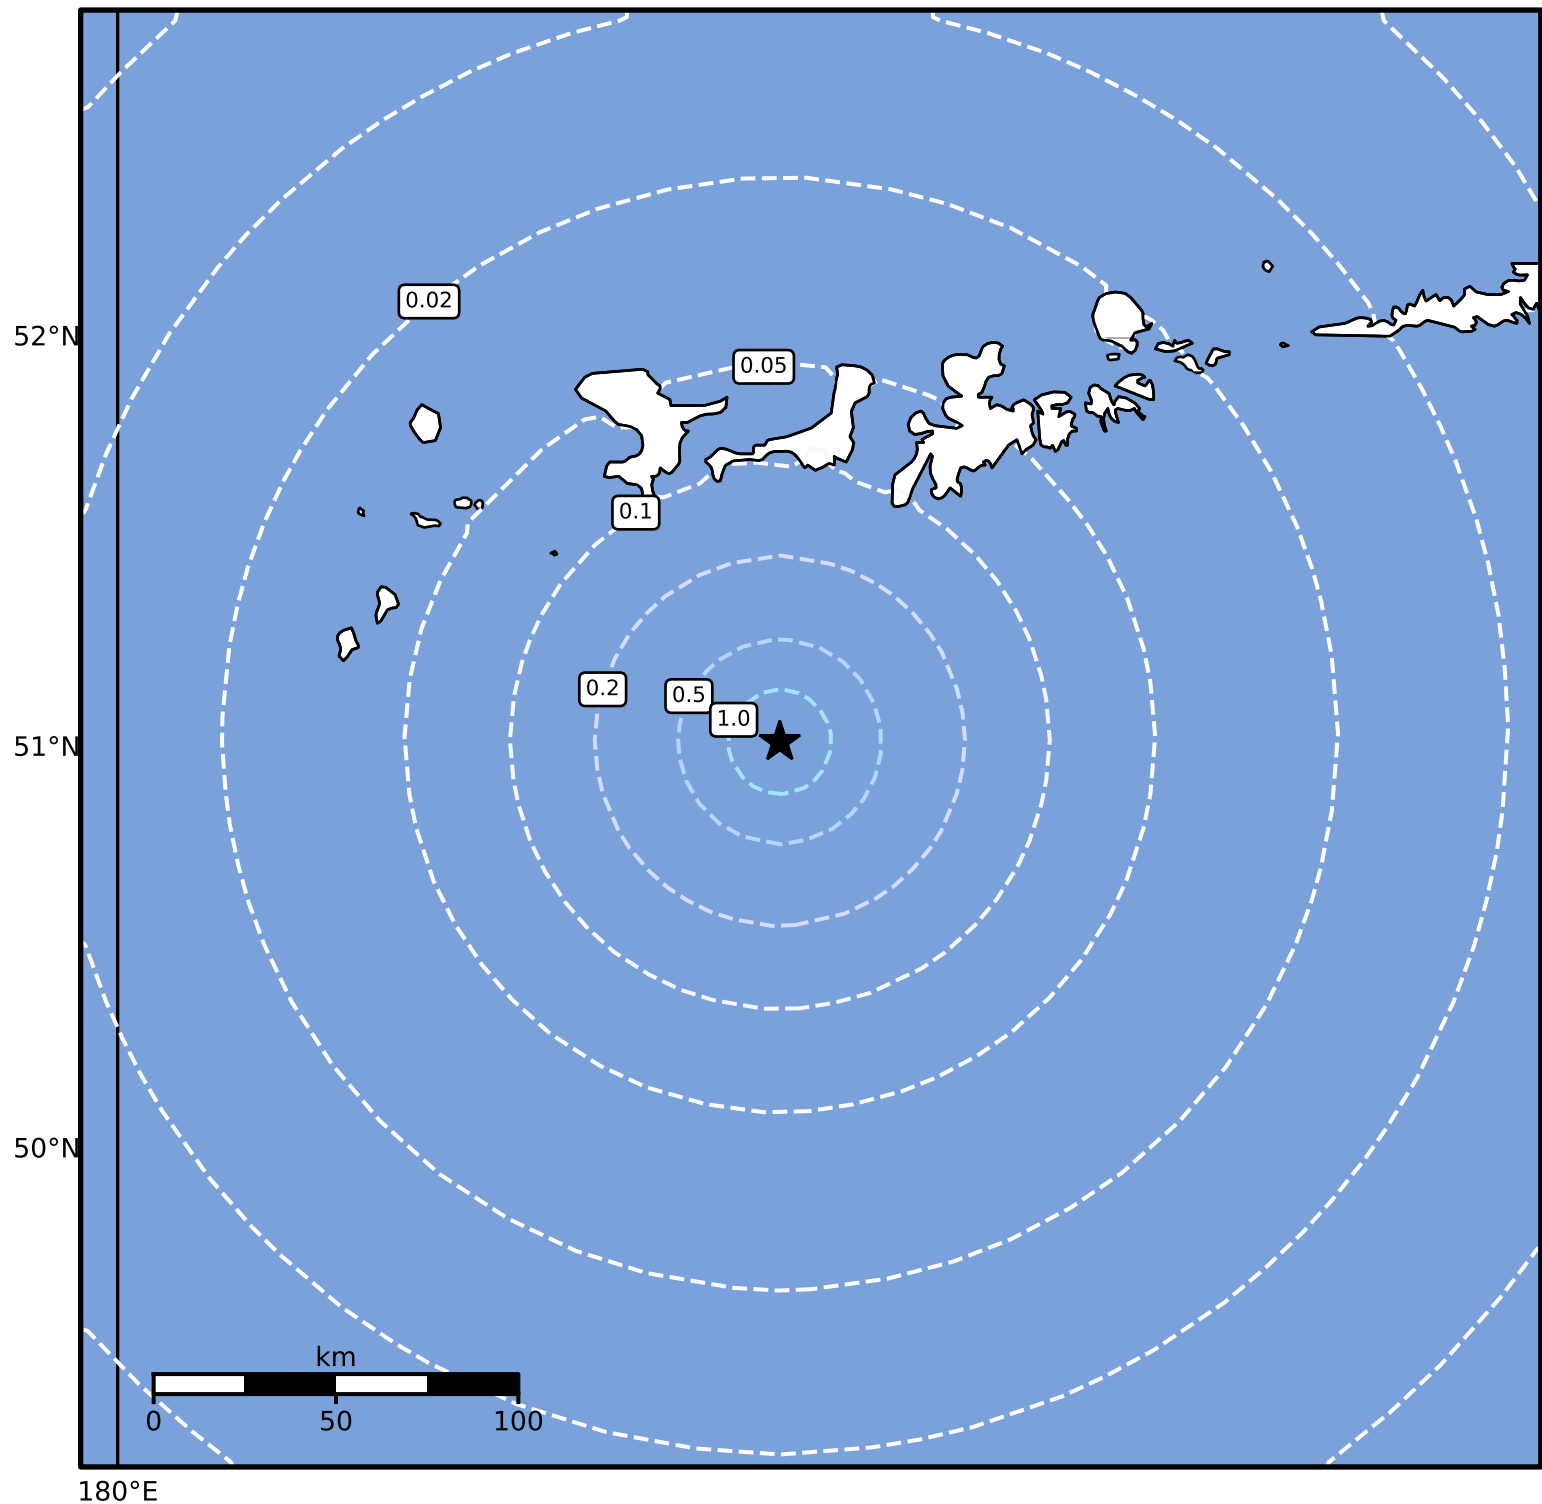

0.3 Second Peak Spectral Acceleration Map Alaska Earthquake Center  
ShakeMap: 109 km (68 miles) SSW of Adak  
Dec 09, 2024 07:05:00 UTC M3.9 N51.02 W177.42 Depth: 17.6km ID:ak024ft12hxl

SA(0.3) (%g)	0.1	0.2	0.5	1	2	5	10	20	50	100	200
--------------	-----	-----	-----	---	---	---	----	----	----	-----	-----

Scale based on Worden et al. (2012)

△ Seismic Instrument ○ Reported Intensity

★ Epicenter

Version 2: Processed 2024-12-09T16:04:08Z