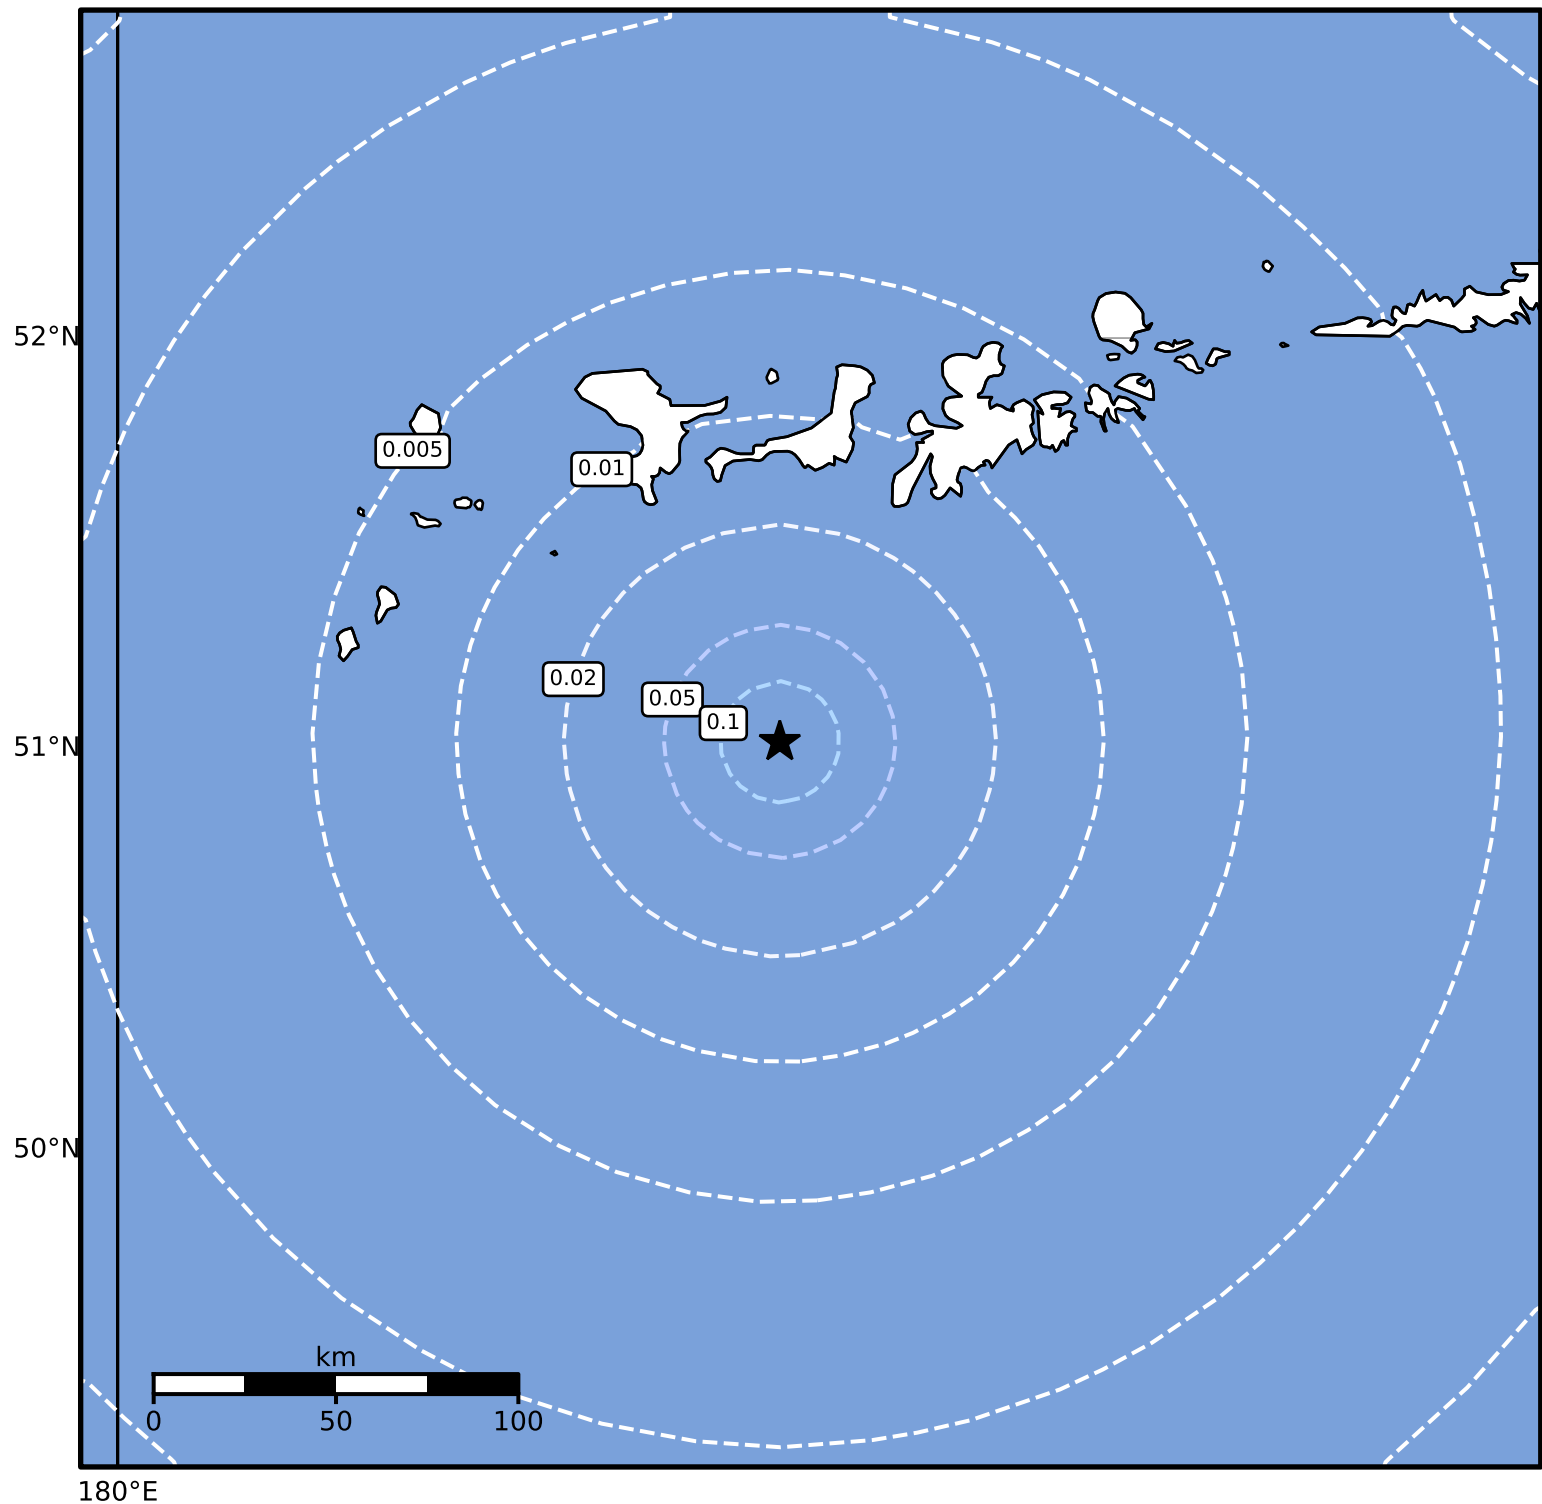

1.0 Second Peak Spectral Acceleration Map Alaska Earthquake Center
ShakeMap: 109 km (68 miles) SSW of Adak
Dec 09, 2024 07:05:00 UTC M3.9 N51.02 W177.42 Depth: 17.6km ID:ak024ft12hxl

SA(1.0) (%g)	0.1	0.2	0.5	1	2	5	10	20	50	100	200
---------------------	------------	------------	------------	----------	----------	----------	-----------	-----------	-----------	------------	------------

Scale based on Worden et al. (2012)

Version 2: Processed 2024-12-09T16:04:08Z

△ Seismic Instrument ○ Reported Intensity

★ Epicenter