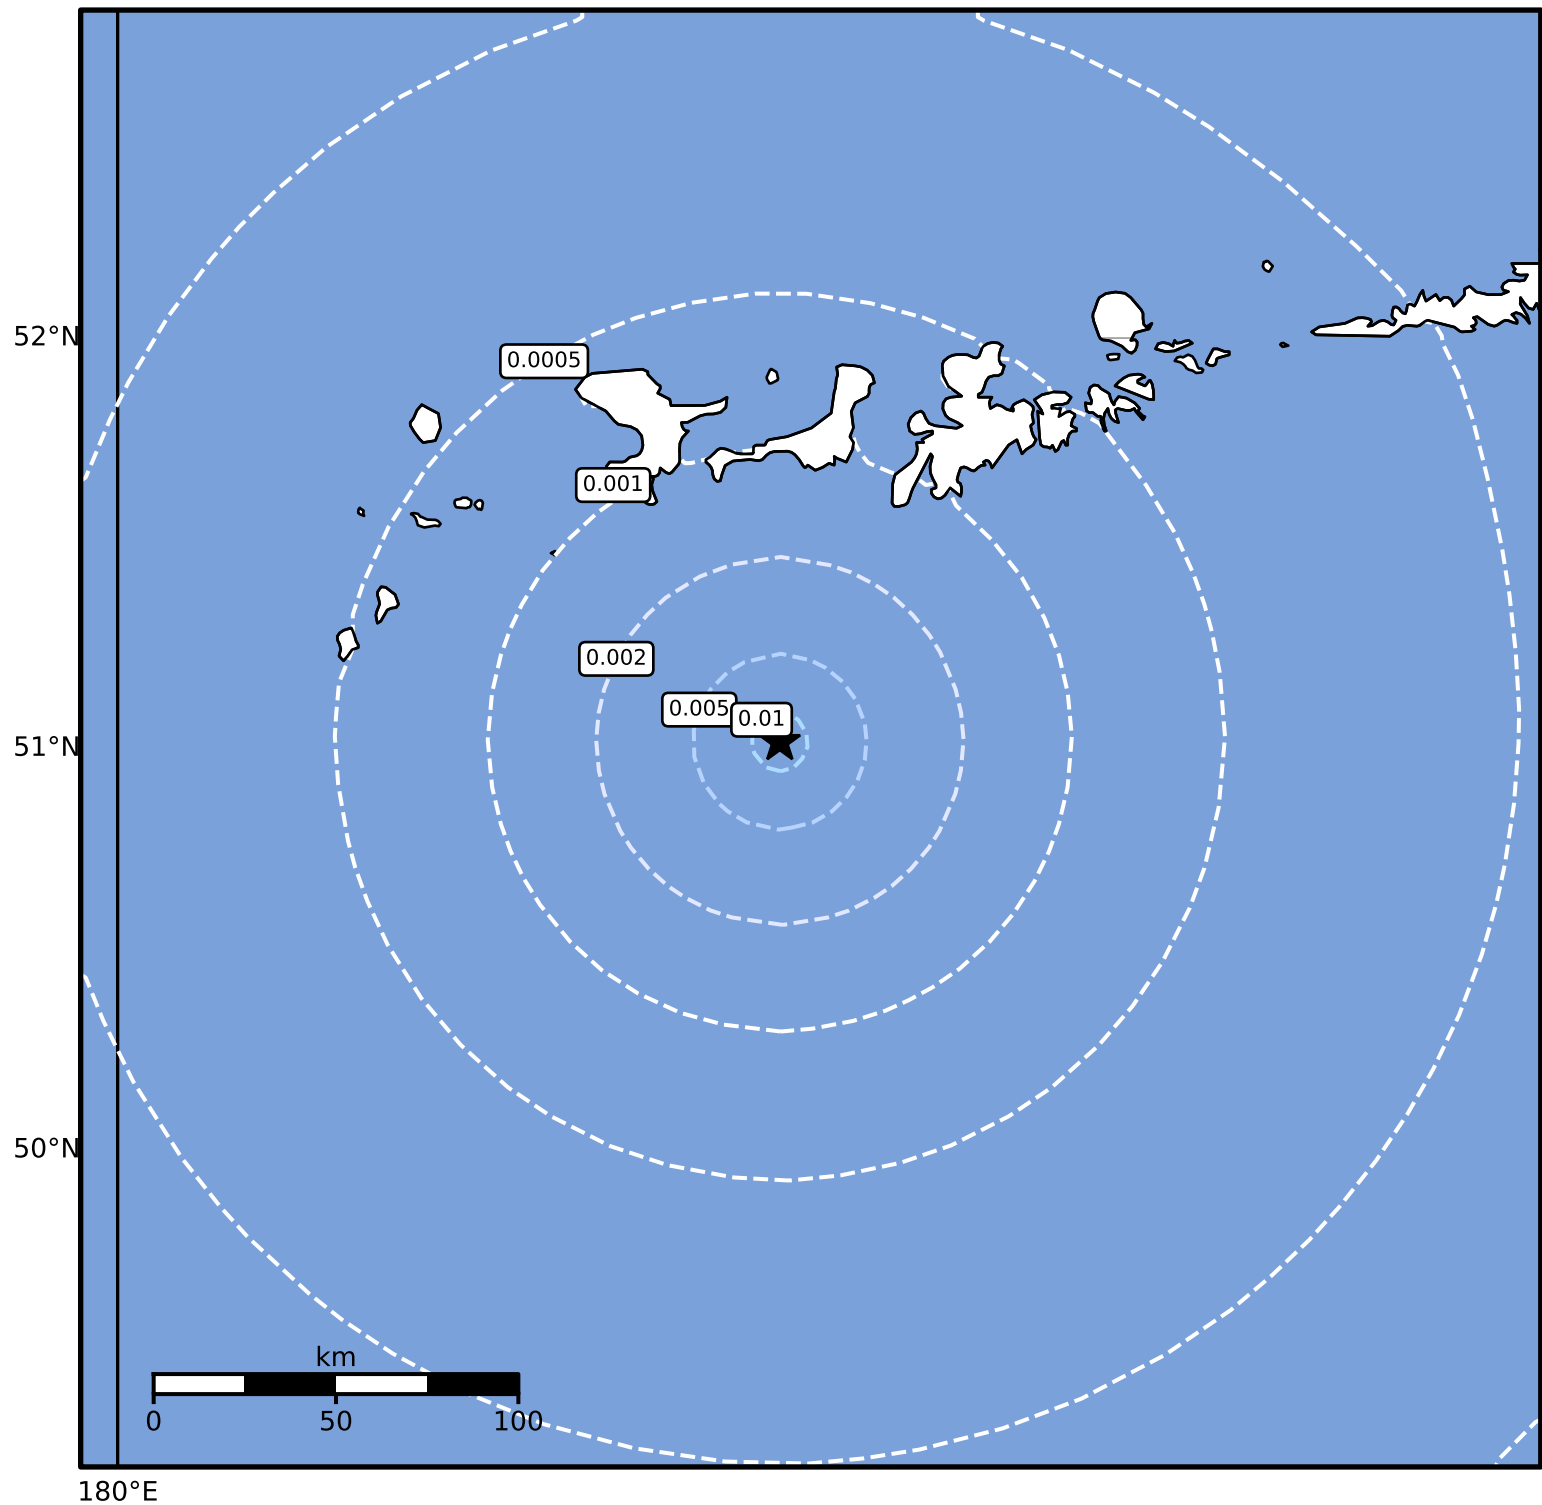

3.0 Second Peak Spectral Acceleration Map Alaska Earthquake Center
ShakeMap: 109 km (68 miles) SSW of Adak
Dec 09, 2024 07:05:00 UTC M3.9 N51.02 W177.42 Depth: 17.6km ID:ak024ft12hxl

SA(3.0) (%g)	0.1	0.2	0.5	1	2	5	10	20	50
---------------------	------------	------------	------------	----------	----------	----------	-----------	-----------	-----------

Scale based on Worden et al. (2012)

Version 2: Processed 2024-12-09T16:04:08Z

△ Seismic Instrument ○ Reported Intensity

★ Epicenter