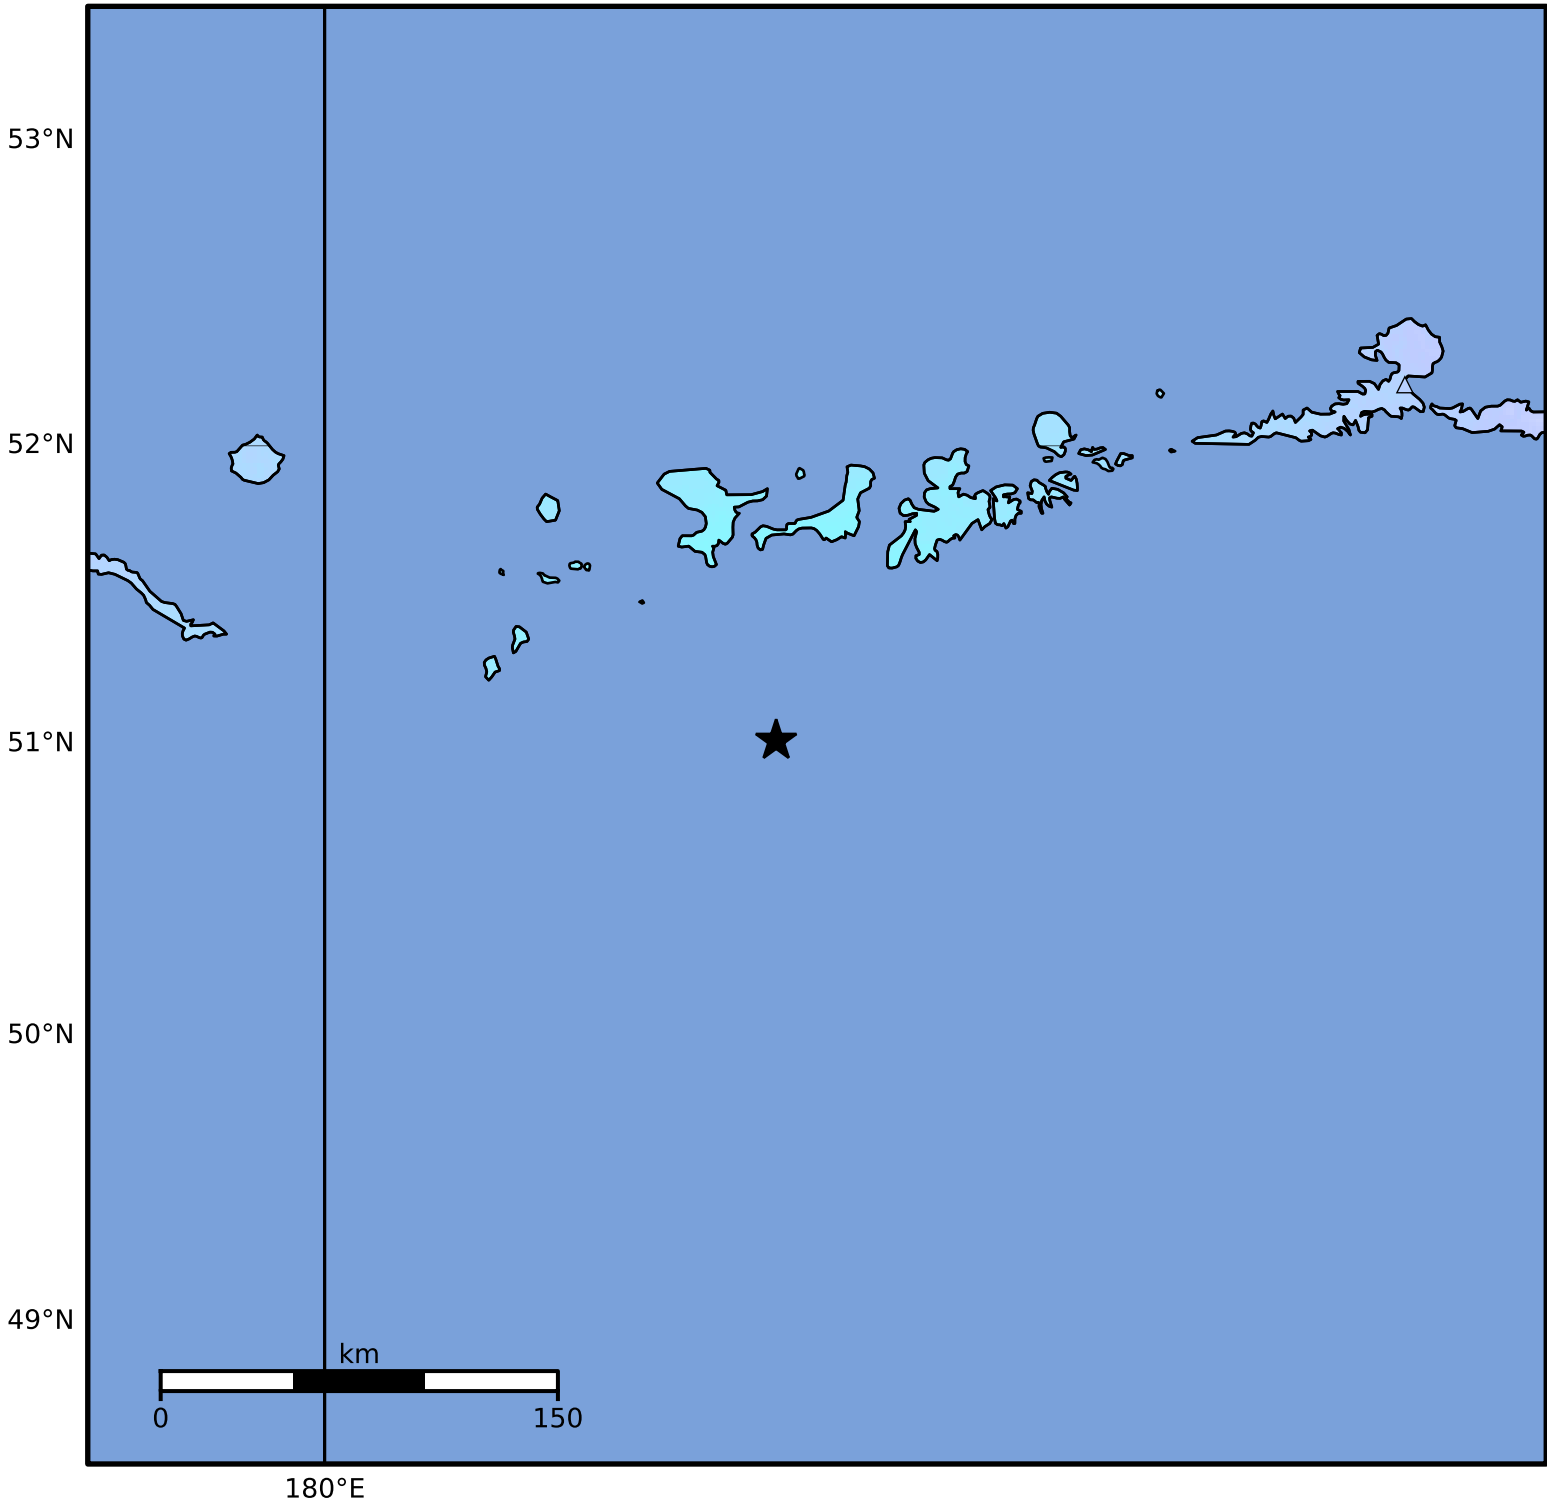

Macroseismic Intensity Map Alaska Earthquake Center
 ShakeMap: 115 km (71 miles) SW of Adak
 Dec 09, 2024 16:31:45 UTC M5.7 N51.01 W177.58 Depth: 11.5km ID:ak024ft6l28c

SHAKING	Not felt	Weak	Light	Moderate	Strong	Very strong	Severe	Violent	Extreme
DAMAGE	None	None	None	Very light	Light	Moderate	Moderate/heavy	Heavy	Very heavy
PGA(%g)	<0.0464	0.297	2.76	6.2	11.5	21.5	40.1	74.7	>139
PGV(cm/s)	<0.0215	0.135	1.41	4.65	9.64	20	41.4	85.8	>178
INTENSITY	I	II-III	IV	V	VI	VII	VIII	IX	X+

Scale based on Worden et al. (2012)

Version 5: Processed 2024-12-09T16:57:40Z

△ Seismic Instrument ○ Reported Intensity

★ Epicenter