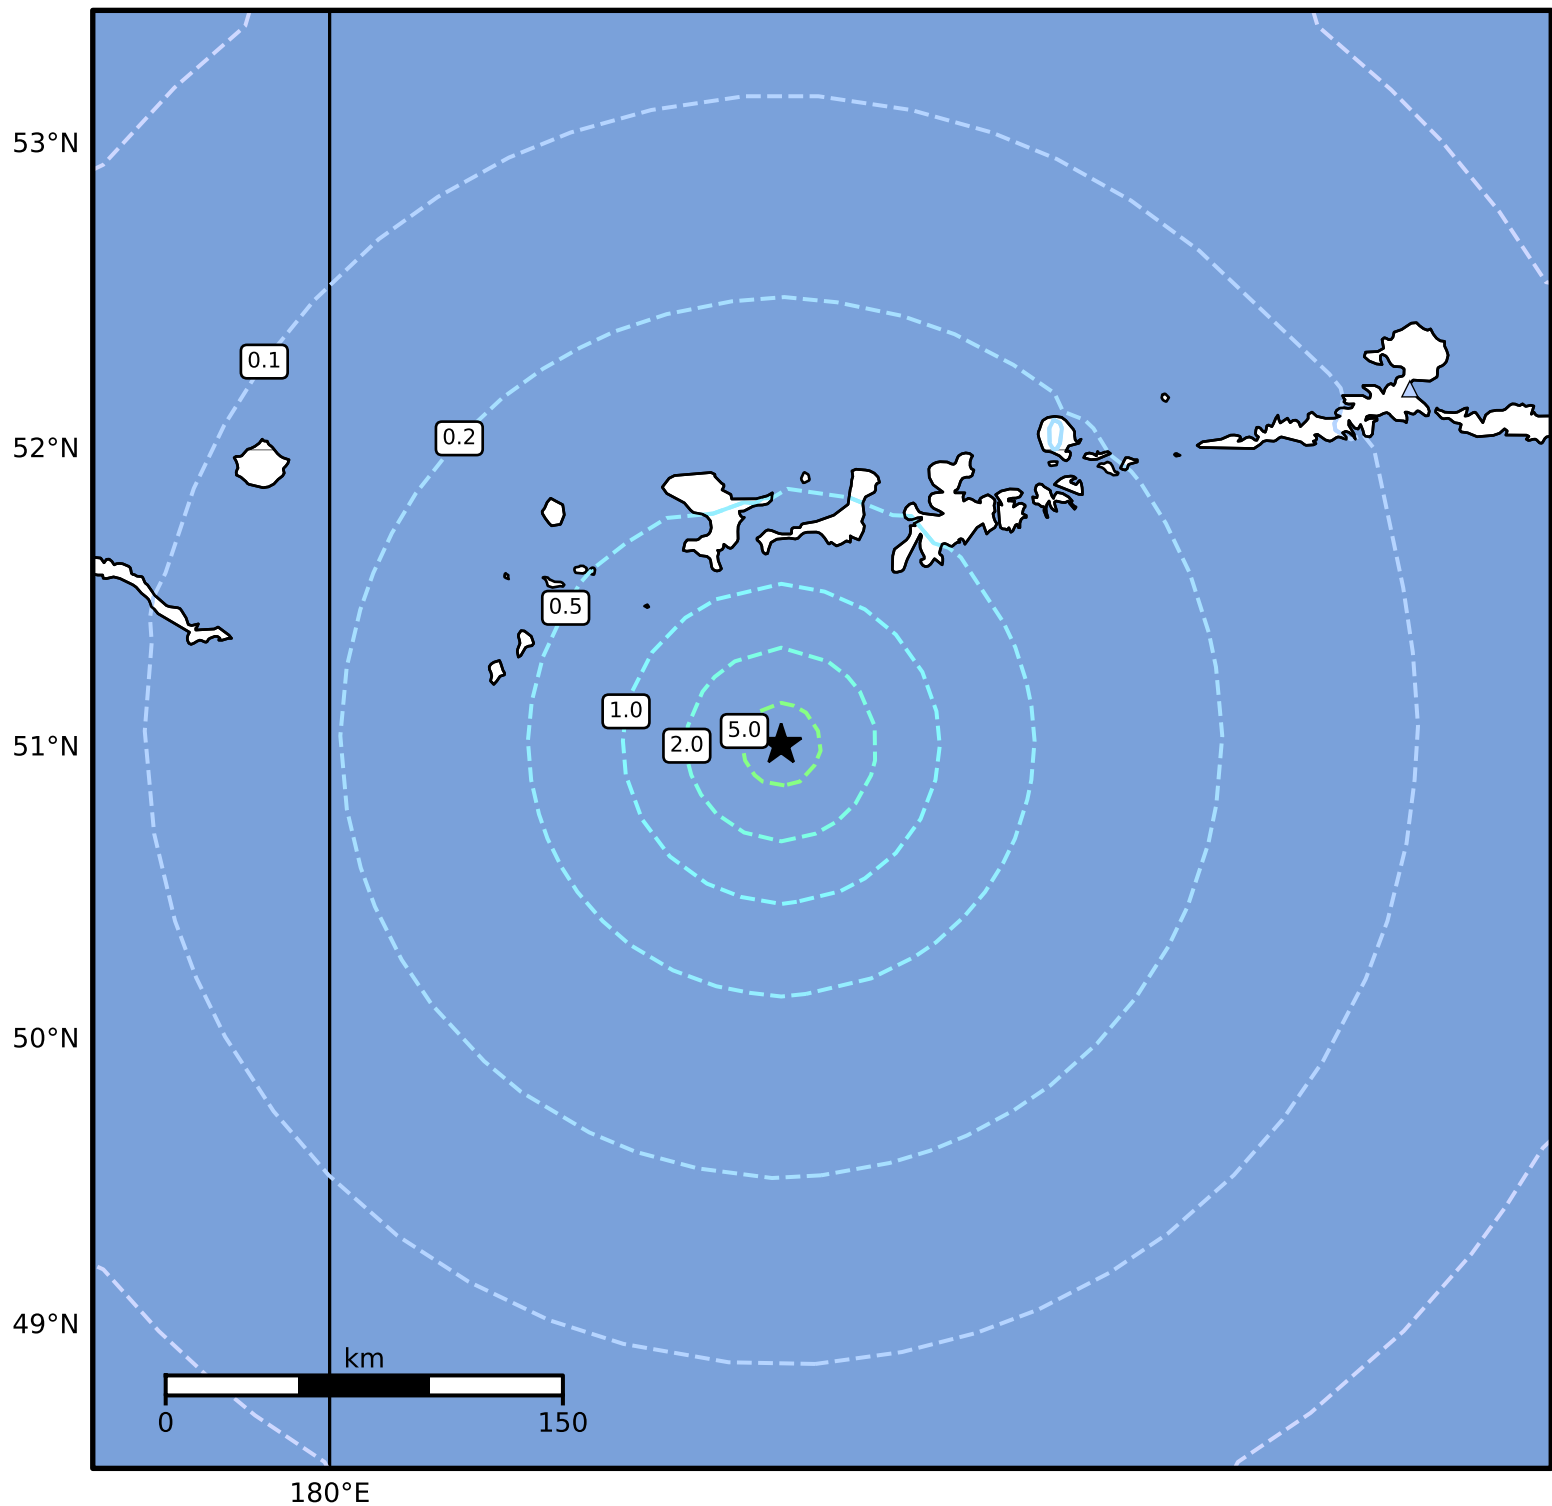

Peak Ground Velocity Map Alaska Earthquake Center
ShakeMap: 115 km (71 miles) SW of Adak
Dec 09, 2024 16:31:45 UTC M5.7 N51.01 W177.58 Depth: 11.5km ID:ak024ft6l28c

PGV (cm/s)	0.1	0.2	0.5	1	2	5	10	20	50	100	200
------------	-----	-----	-----	---	---	---	----	----	----	-----	-----

Scale based on Worden et al. (2012)

Version 5: Processed 2024-12-09T16:57:40Z

△ Seismic Instrument ○ Reported Intensity

★ Epicenter