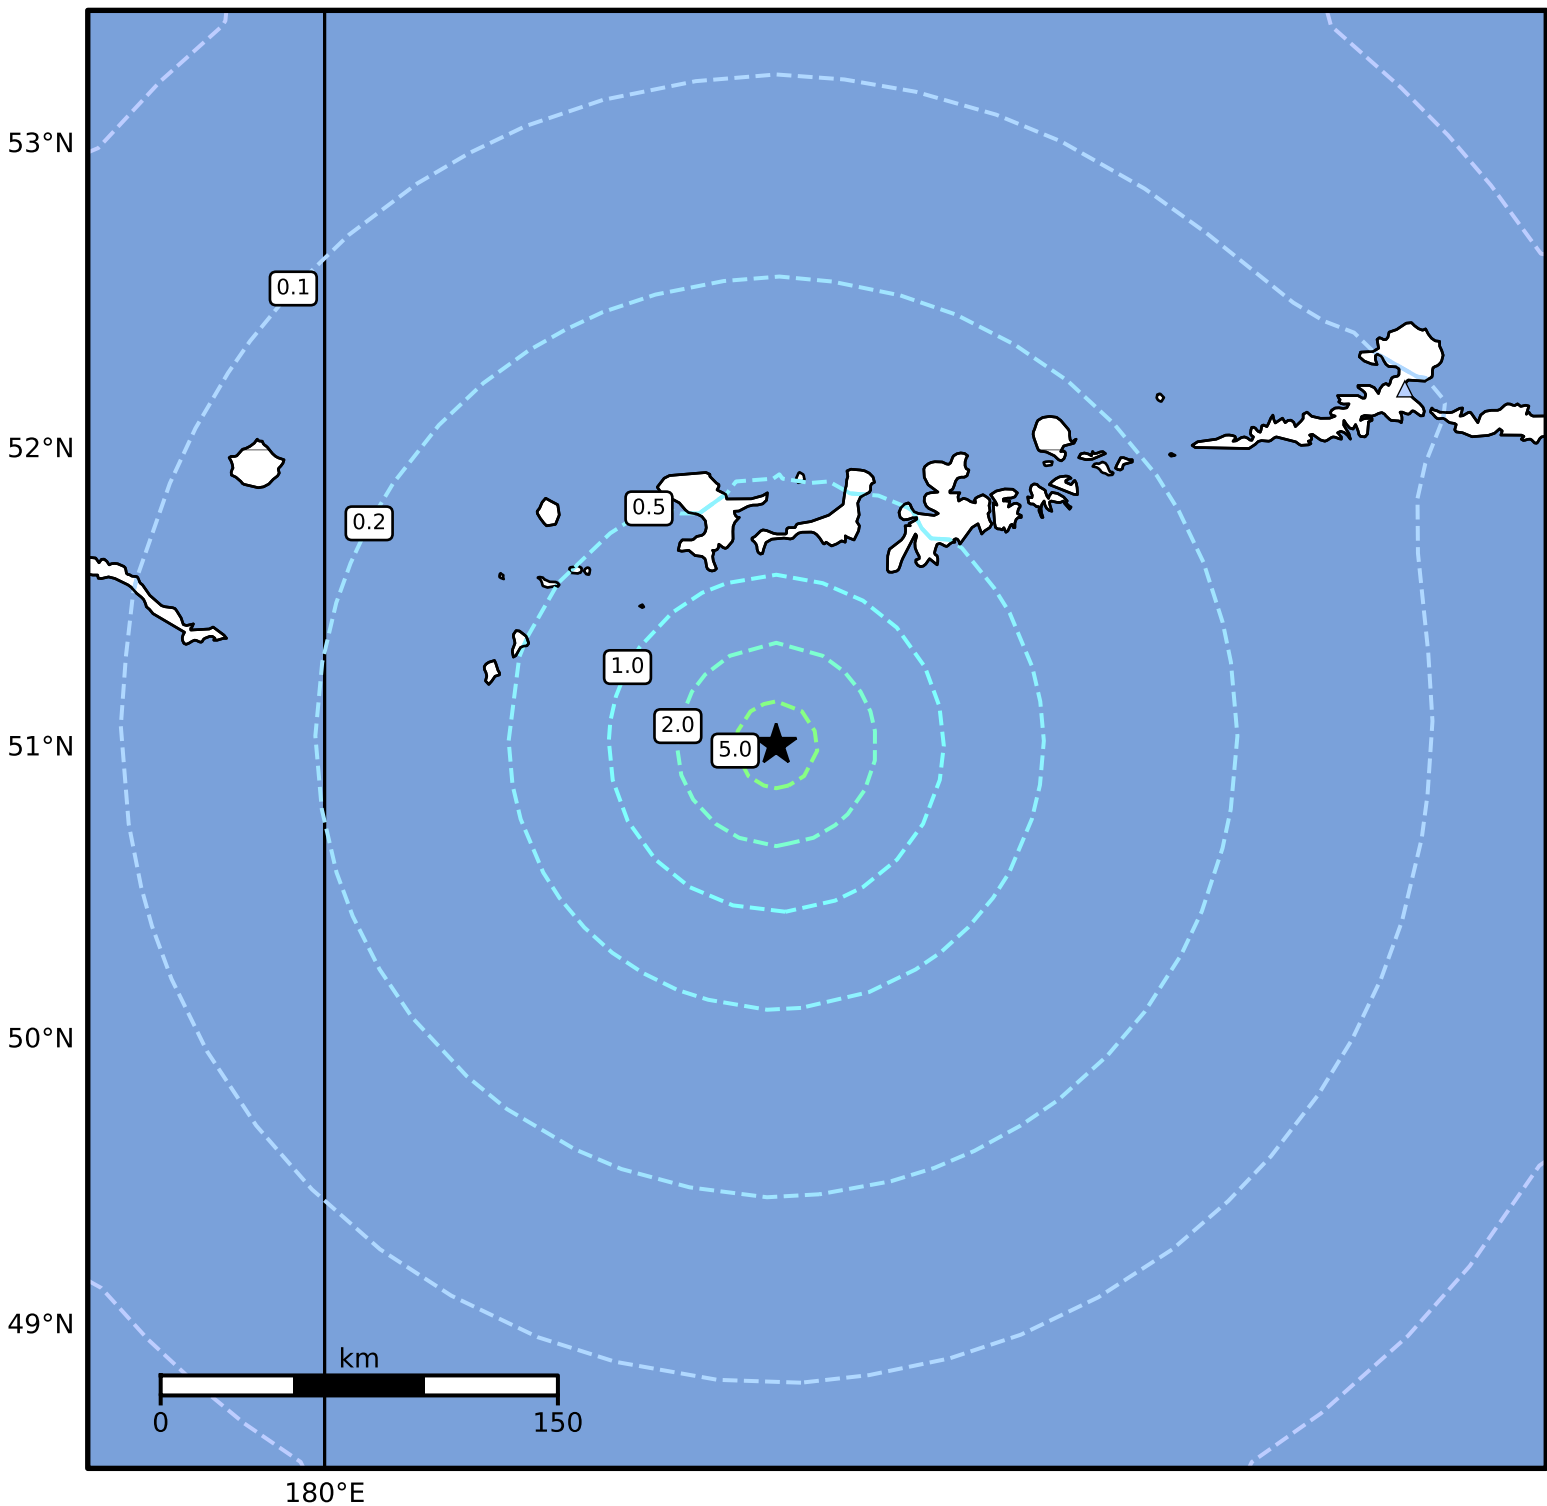

1.0 Second Peak Spectral Acceleration Map Alaska Earthquake Center  
ShakeMap: 115 km (71 miles) SW of Adak  
Dec 09, 2024 16:31:45 UTC M5.7 N51.01 W177.58 Depth: 11.5km ID:ak024ft6l28c

SA(1.0) (%g)	0.1	0.2	0.5	1	2	5	10	20	50	100	200
--------------	-----	-----	-----	---	---	---	----	----	----	-----	-----

Scale based on Worden et al. (2012)

Version 5: Processed 2024-12-09T16:57:40Z

△ Seismic Instrument ○ Reported Intensity

★ Epicenter