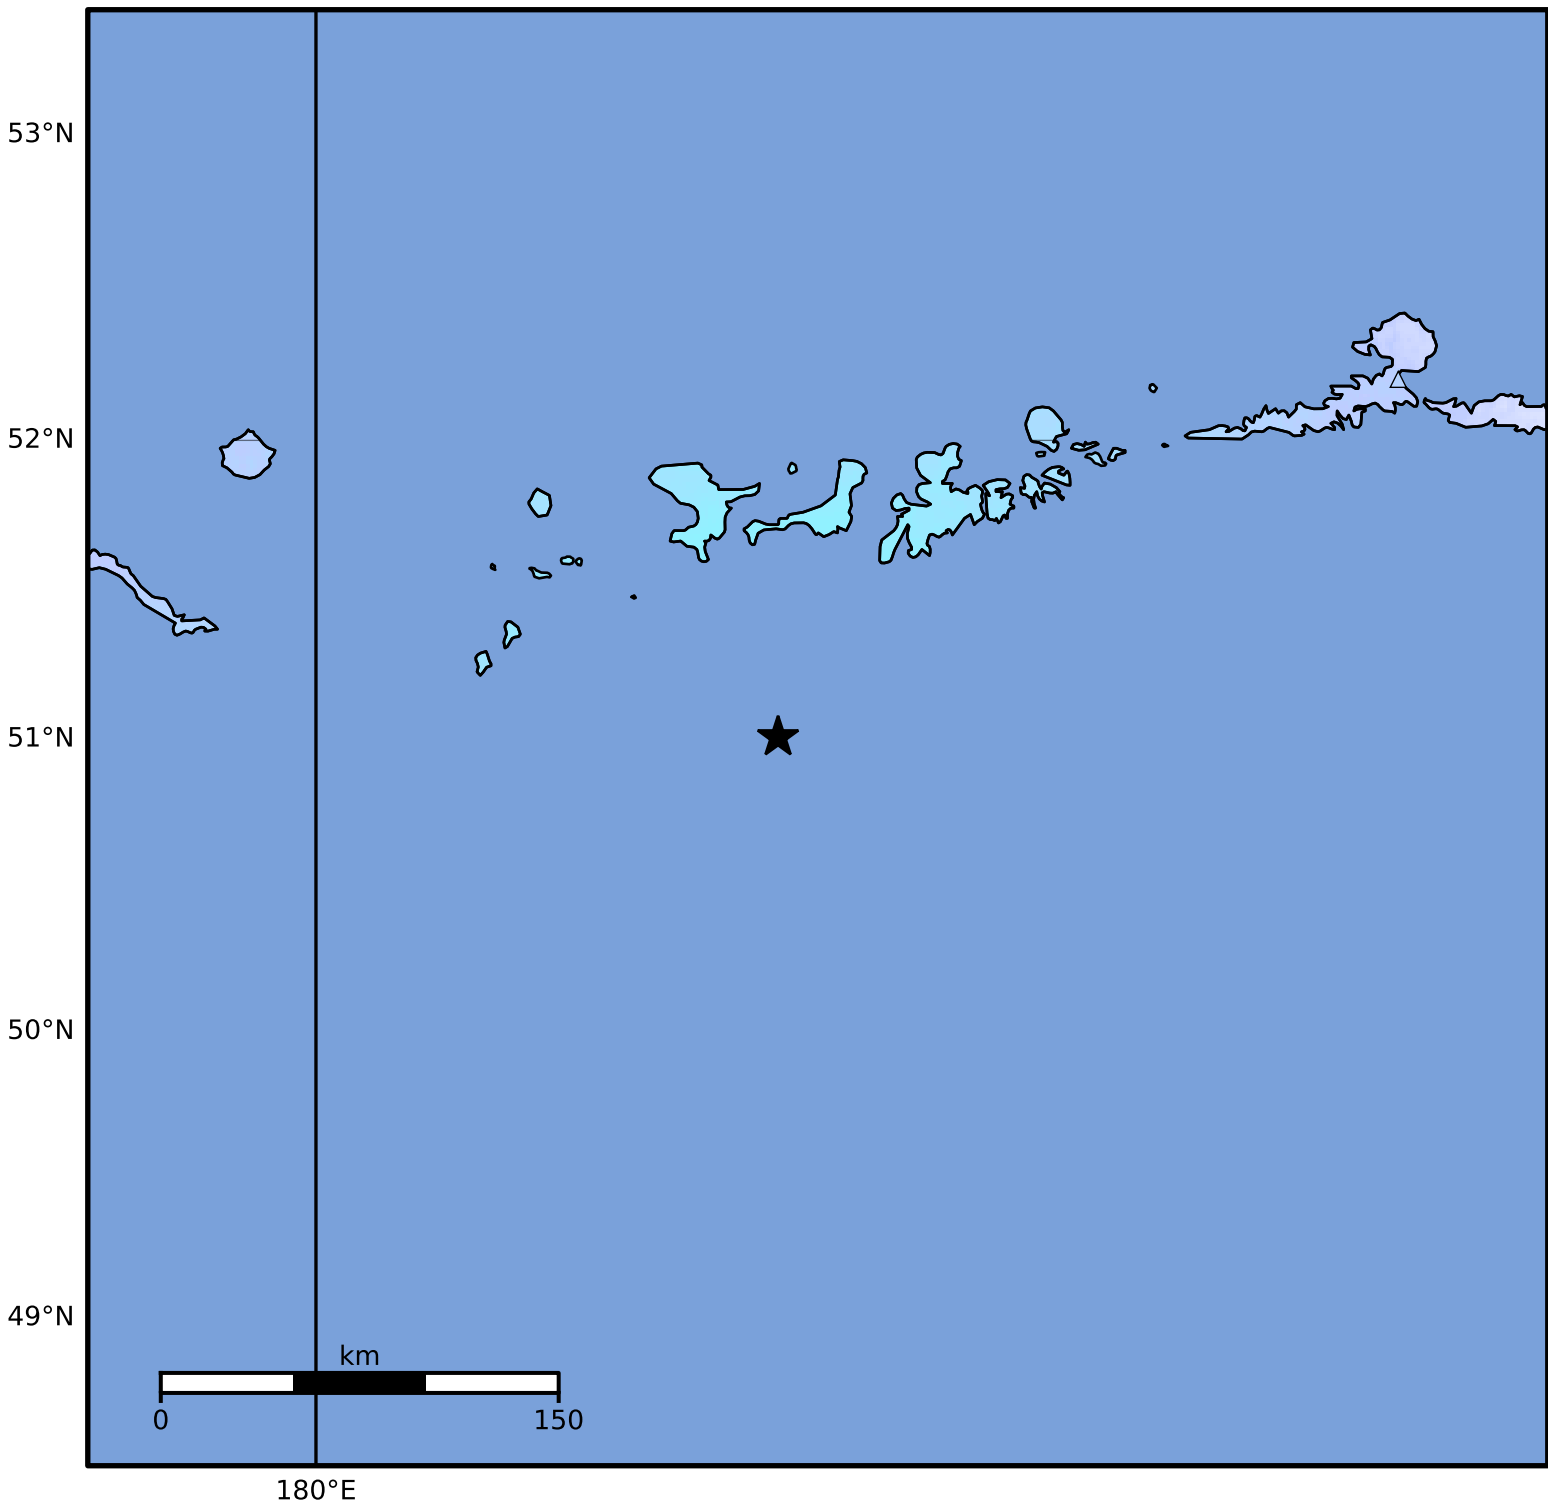

Macroseismic Intensity Map Alaska Earthquake Center
 ShakeMap: 114 km (71 miles) SSW of Adak
 Dec 09, 2024 16:48:13 UTC M5.3 N51.01 W177.52 Depth: 26.6km ID:ak024ft6on1n

SHAKING	Not felt	Weak	Light	Moderate	Strong	Very strong	Severe	Violent	Extreme
DAMAGE	None	None	None	Very light	Light	Moderate	Moderate/heavy	Heavy	Very heavy
PGA(%g)	<0.0464	0.297	2.76	6.2	11.5	21.5	40.1	74.7	>139
PGV(cm/s)	<0.0215	0.135	1.41	4.65	9.64	20	41.4	85.8	>178
INTENSITY	I	II-III	IV	V	VI	VII	VIII	IX	X+

Scale based on Worden et al. (2012)

Version 5: Processed 2024-12-09T17:29:08Z

△ Seismic Instrument ○ Reported Intensity

★ Epicenter