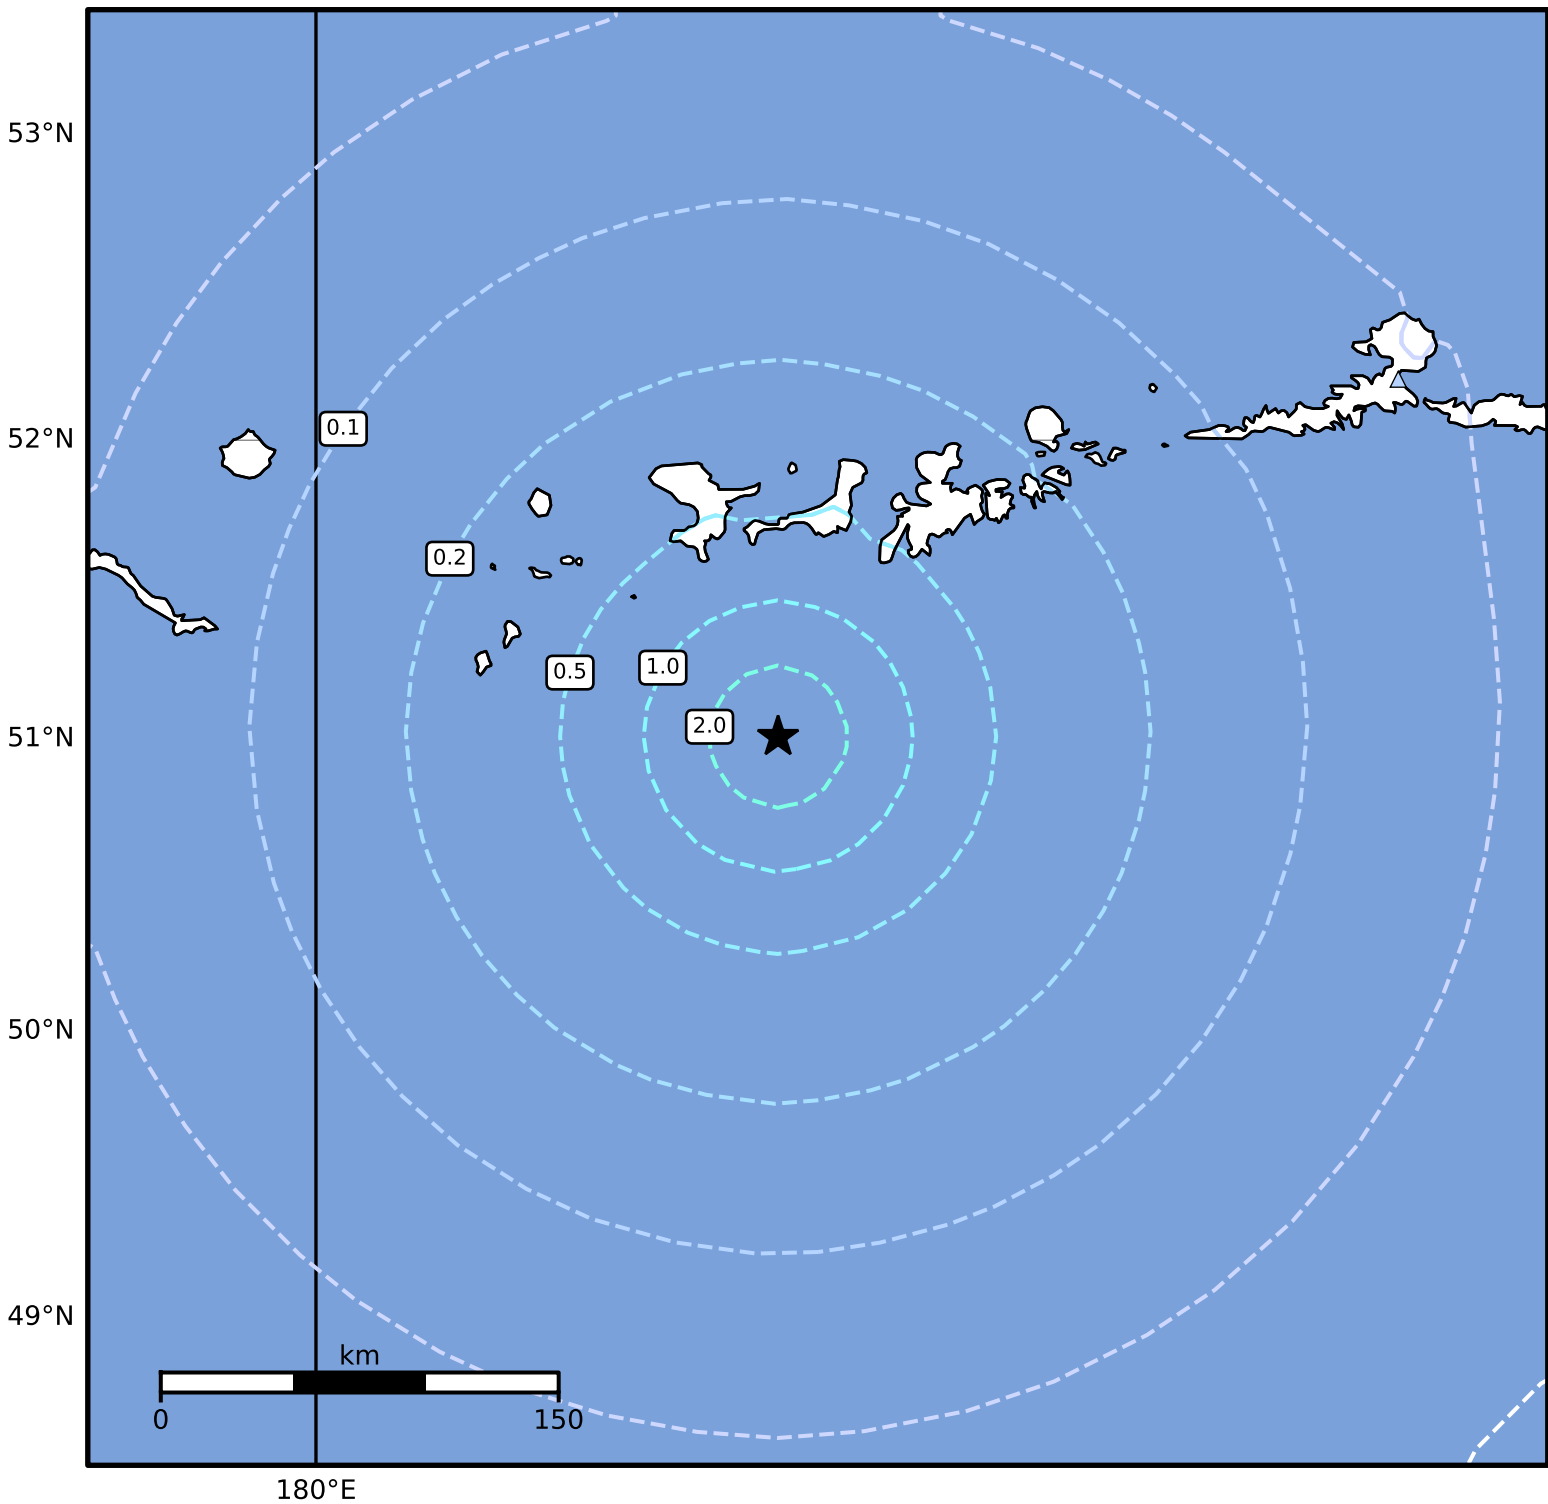

Peak Ground Velocity Map Alaska Earthquake Center  
ShakeMap: 114 km (71 miles) SSW of Adak  
Dec 09, 2024 16:48:13 UTC M5.3 N51.01 W177.52 Depth: 26.6km ID:ak024ft6on1n

PGV (cm/s)	0.1	0.2	0.5	1	2	5	10	20	50	100	200
------------	-----	-----	-----	---	---	---	----	----	----	-----	-----

Scale based on Worden et al. (2012)

Version 5: Processed 2024-12-09T17:29:08Z

△ Seismic Instrument ○ Reported Intensity

★ Epicenter