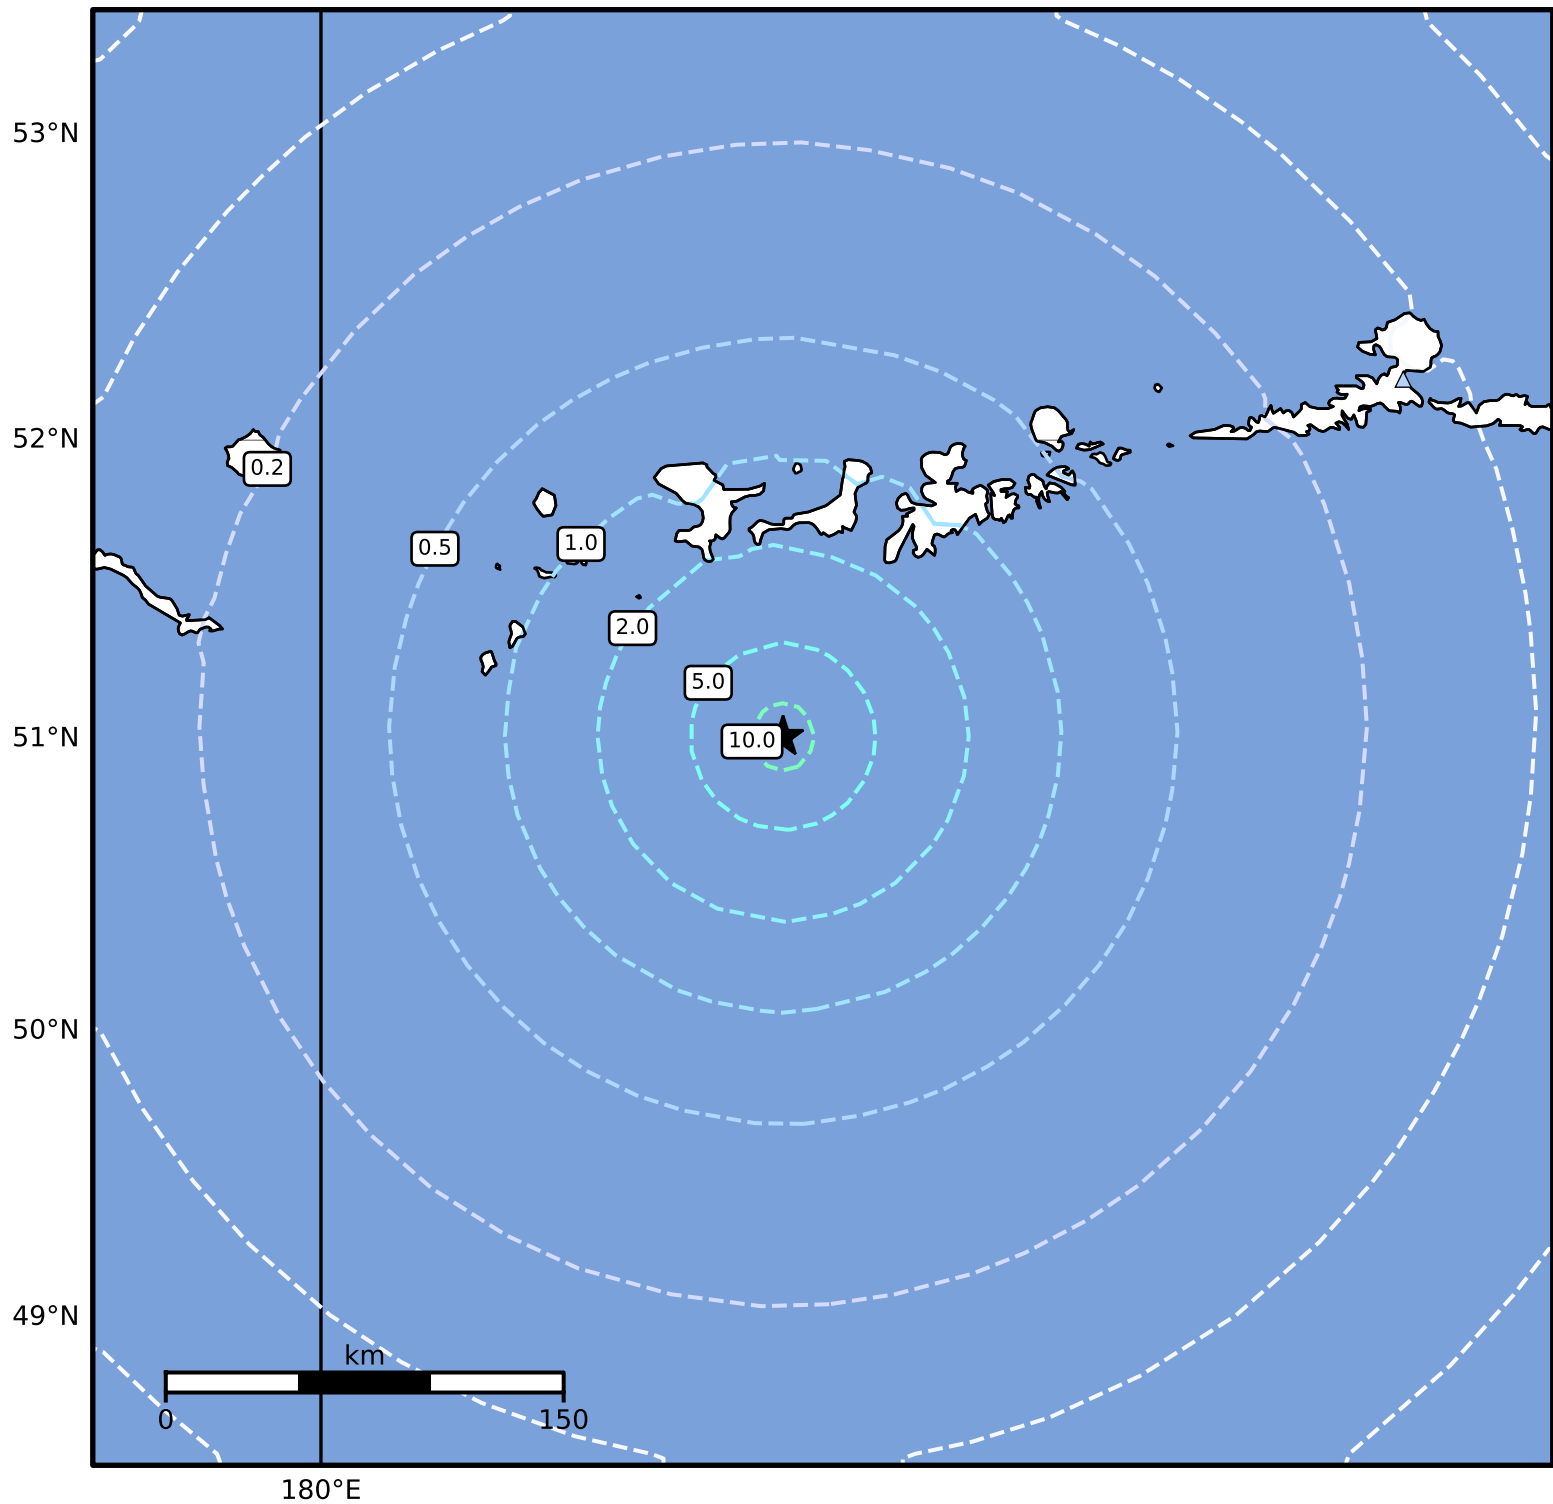

0.3 Second Peak Spectral Acceleration Map Alaska Earthquake Center
 ShakeMap: 114 km (71 miles) SSW of Adak
 Dec 09, 2024 16:48:13 UTC M5.3 N51.01 W177.52 Depth: 26.6km ID:ak024ft6on1n

SA(0.3) (%g)	0.1	0.2	0.5	1	2	5	10	20	50	100	200
--------------	-----	-----	-----	---	---	---	----	----	----	-----	-----

Scale based on Worden et al. (2012)

Version 5: Processed 2024-12-09T17:29:08Z

△ Seismic Instrument ○ Reported Intensity

★ Epicenter