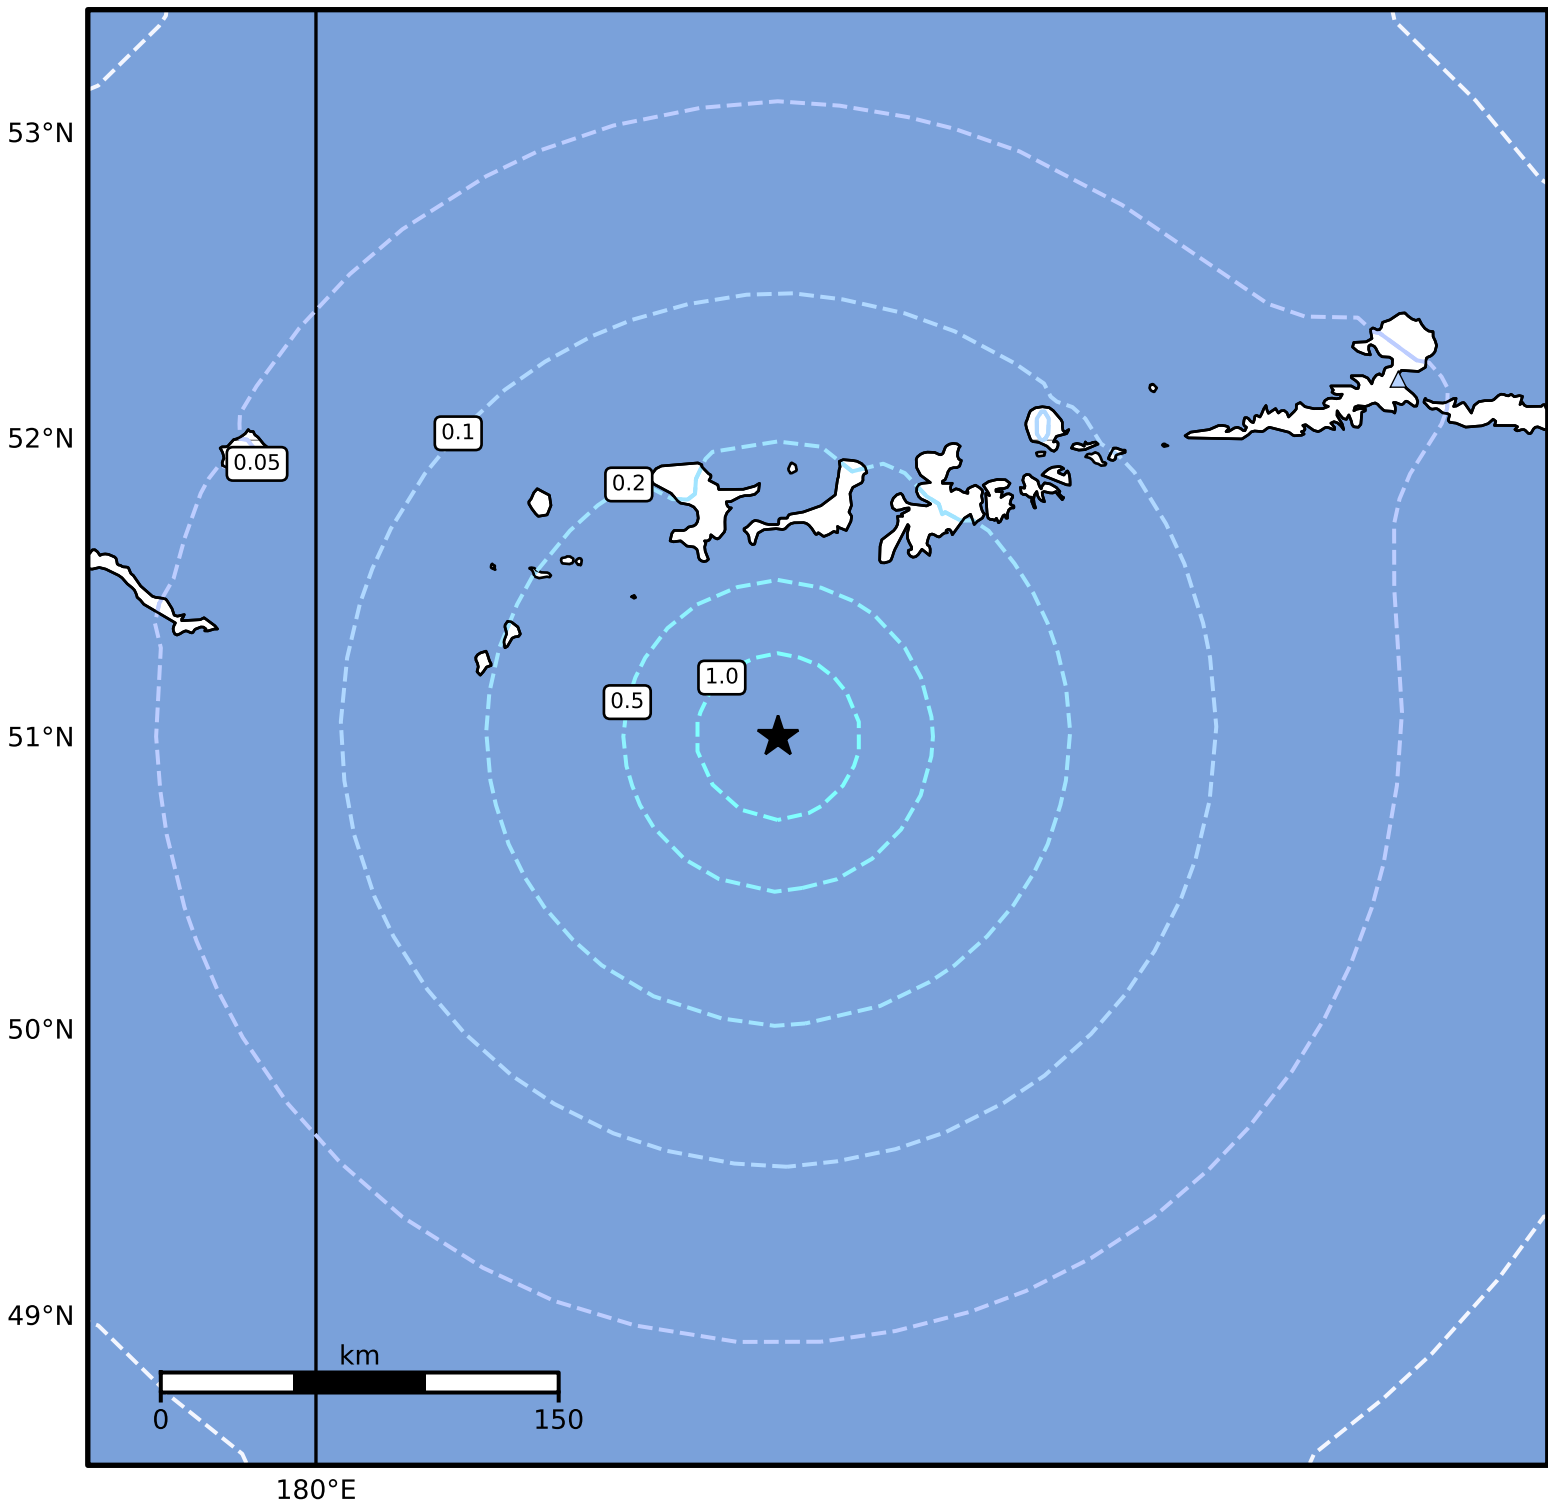

1.0 Second Peak Spectral Acceleration Map Alaska Earthquake Center  
ShakeMap: 114 km (71 miles) SSW of Adak  
Dec 09, 2024 16:48:13 UTC M5.3 N51.01 W177.52 Depth: 26.6km ID:ak024ft6on1n

SA(1.0) (%g)	0.1	0.2	0.5	1	2	5	10	20	50	100	200
--------------	-----	-----	-----	---	---	---	----	----	----	-----	-----

Scale based on Worden et al. (2012)

Version 5: Processed 2024-12-09T17:29:08Z

△ Seismic Instrument ○ Reported Intensity

★ Epicenter