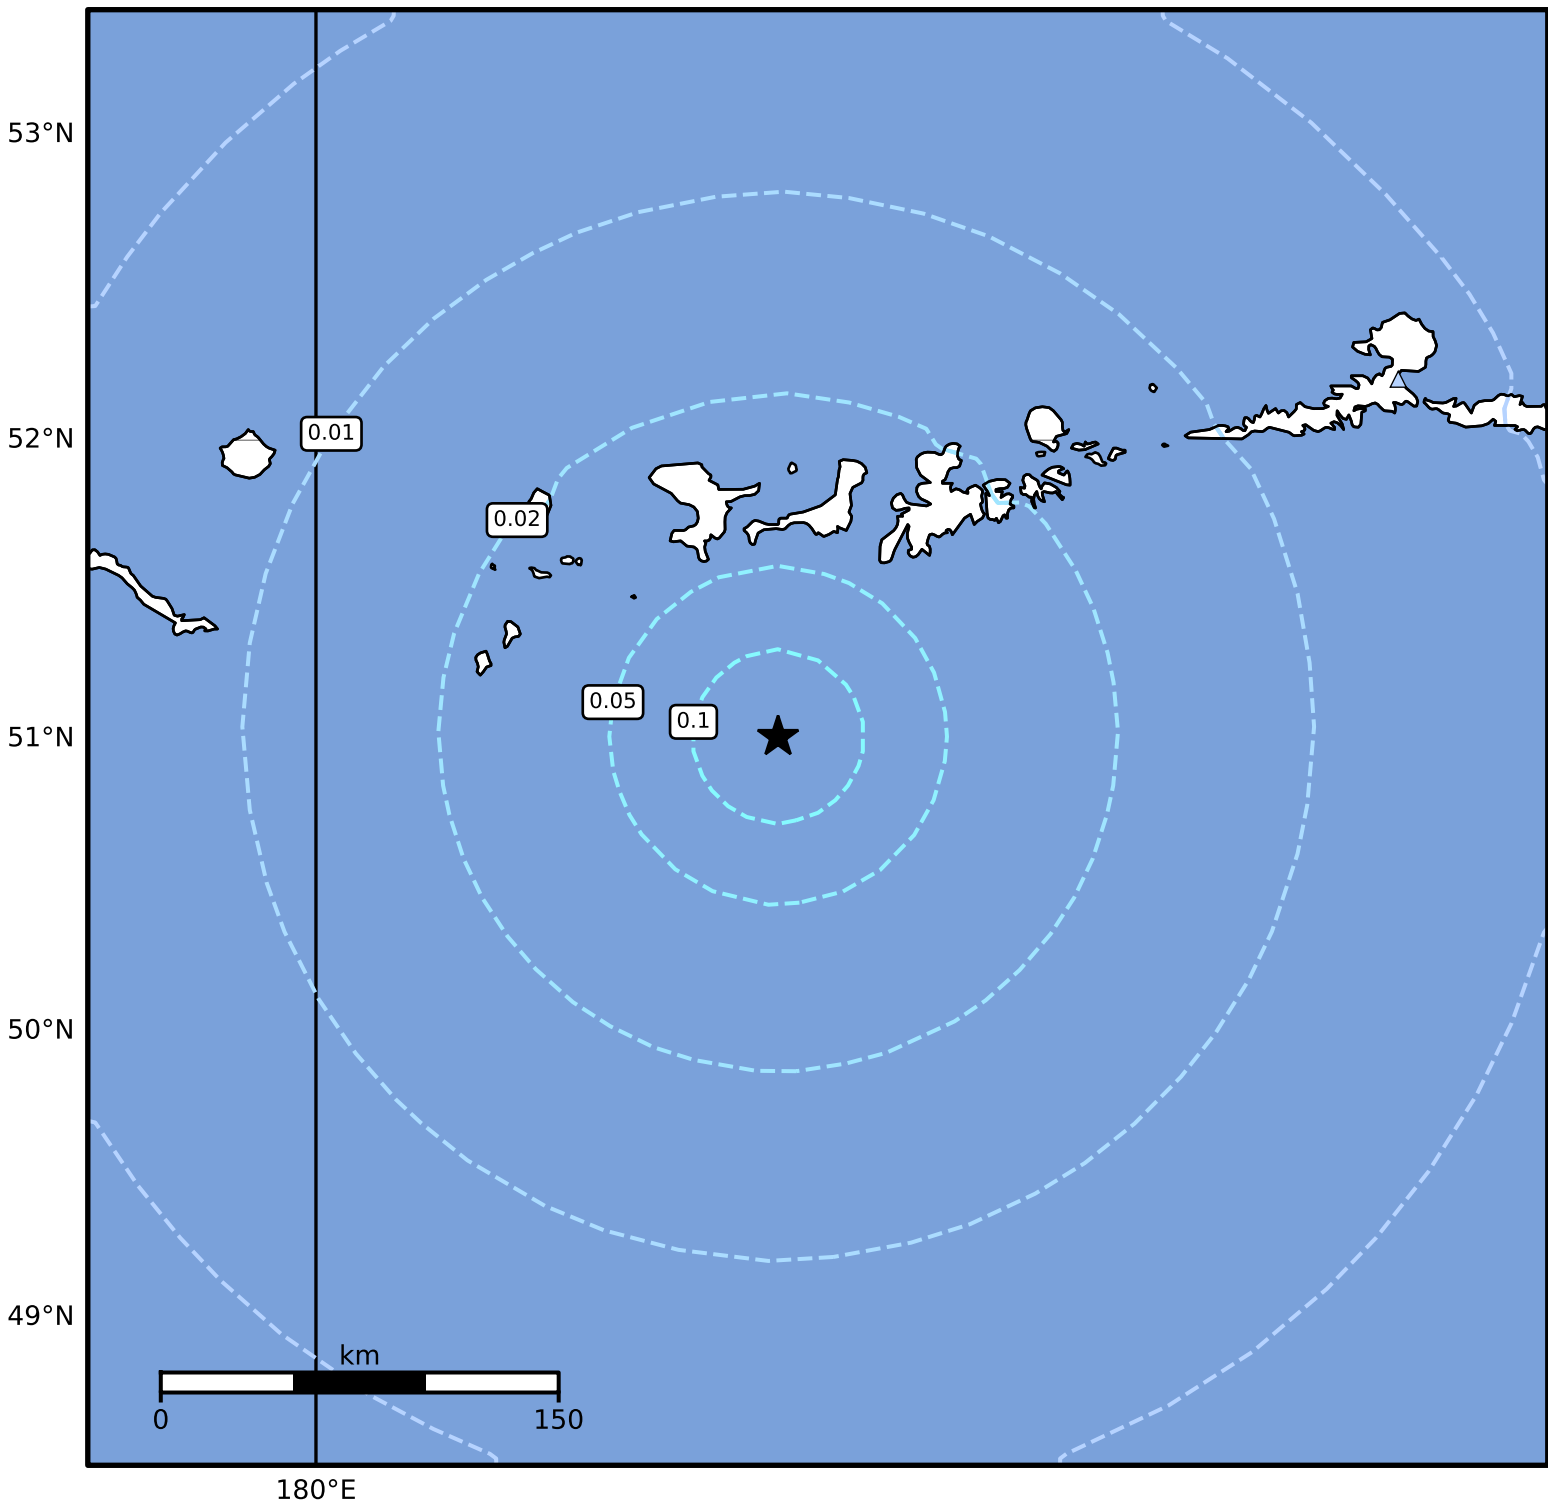

3.0 Second Peak Spectral Acceleration Map Alaska Earthquake Center
ShakeMap: 114 km (71 miles) SSW of Adak
Dec 09, 2024 16:48:13 UTC M5.3 N51.01 W177.52 Depth: 26.6km ID:ak024ft6on1n

SA(3.0) (%g)	0.1	0.2	0.5	1	2	5	10	20	50
--------------	-----	-----	-----	---	---	---	----	----	----

Scale based on Worden et al. (2012)

Version 5: Processed 2024-12-09T17:29:08Z

△ Seismic Instrument ○ Reported Intensity

★ Epicenter