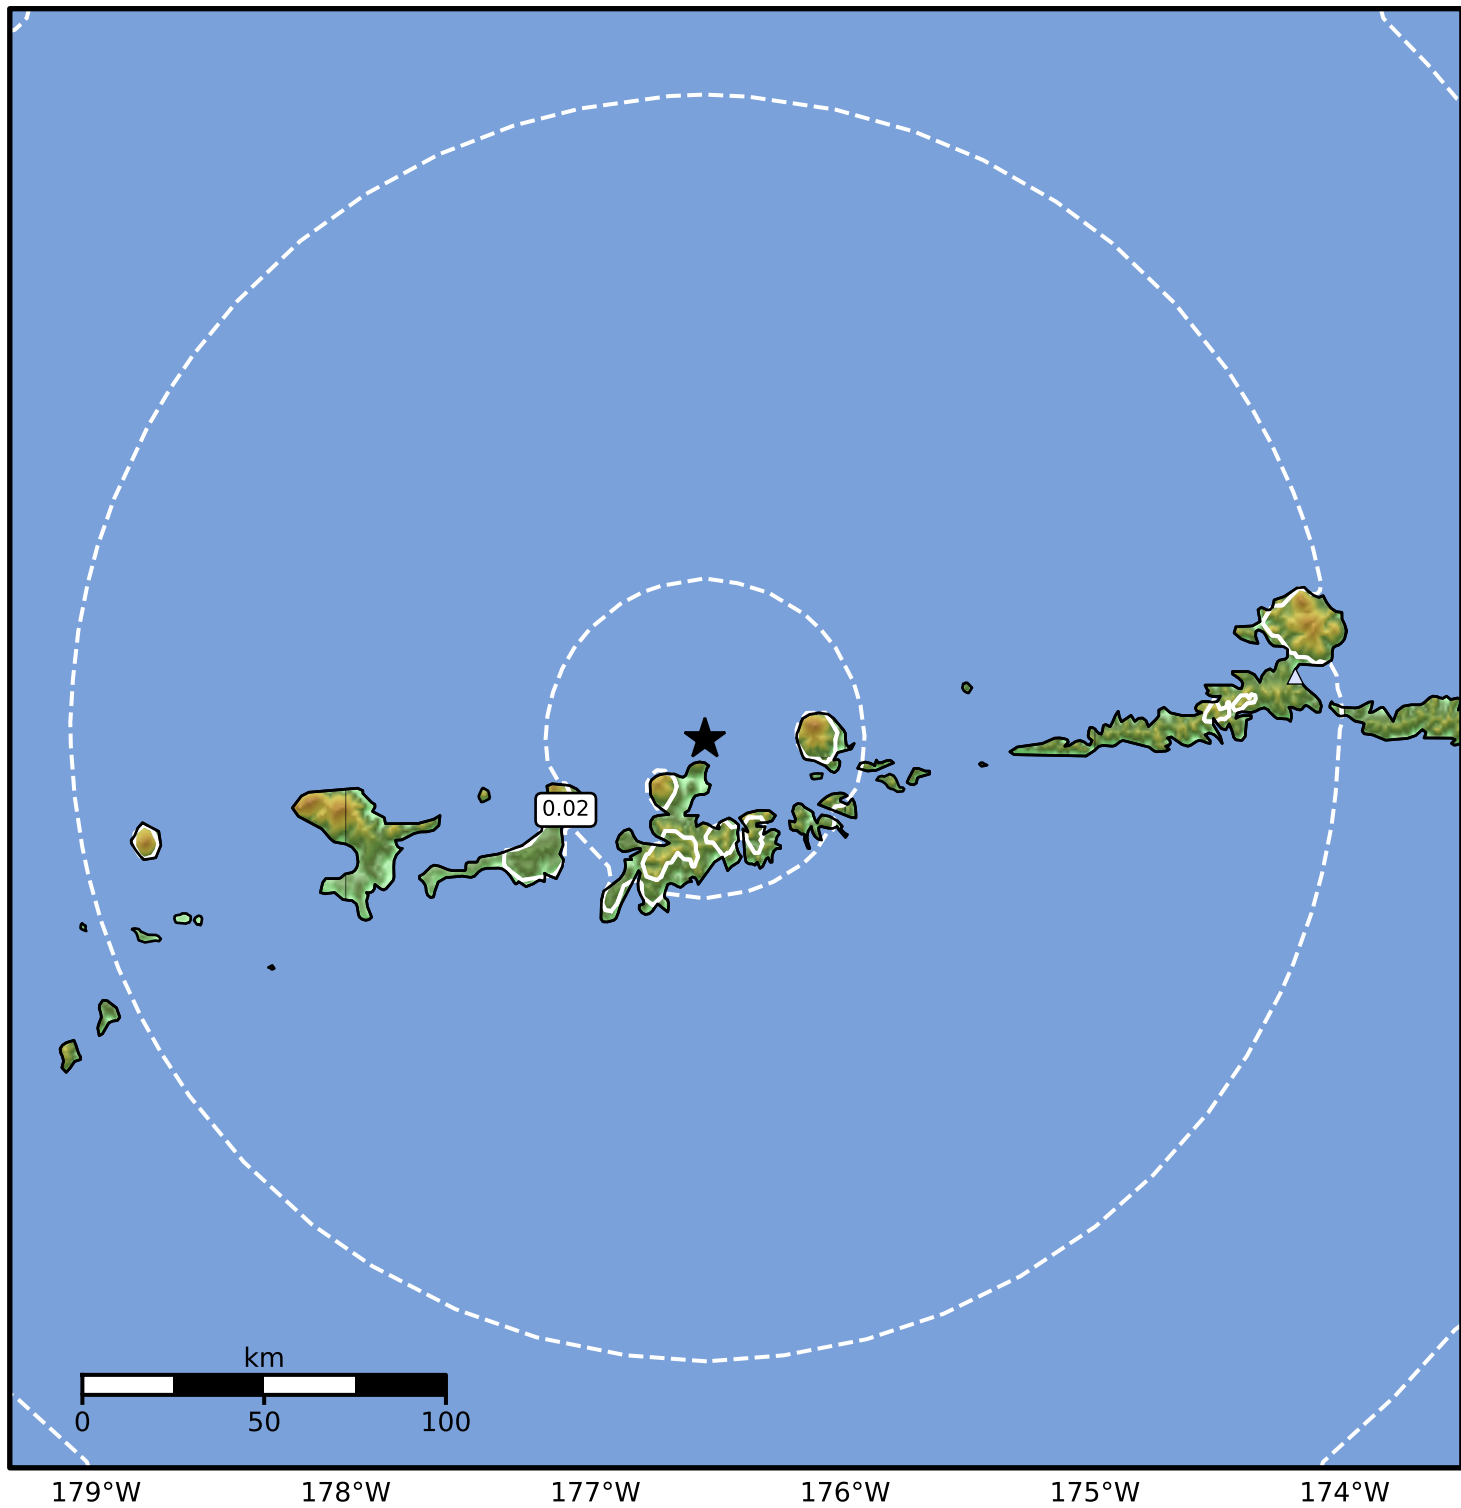

0.3 Second Peak Spectral Acceleration Map Alaska Earthquake Center
 ShakeMap: 20 km (12 miles) NNE of Adak
 Dec 09, 2024 16:48:39 UTC M3.3 N52.05 W176.56 Depth: 198.8km ID:ak024ft6pc5a

SA(0.3) (%g)	0.1	0.2	0.5	1	2	5	10	20	50	100	200
---------------------	------------	------------	------------	----------	----------	----------	-----------	-----------	-----------	------------	------------

Scale based on Worden et al. (2012)

Version 1: Processed 2024-12-09T17:07:50Z

△ Seismic Instrument ○ Reported Intensity

★ Epicenter