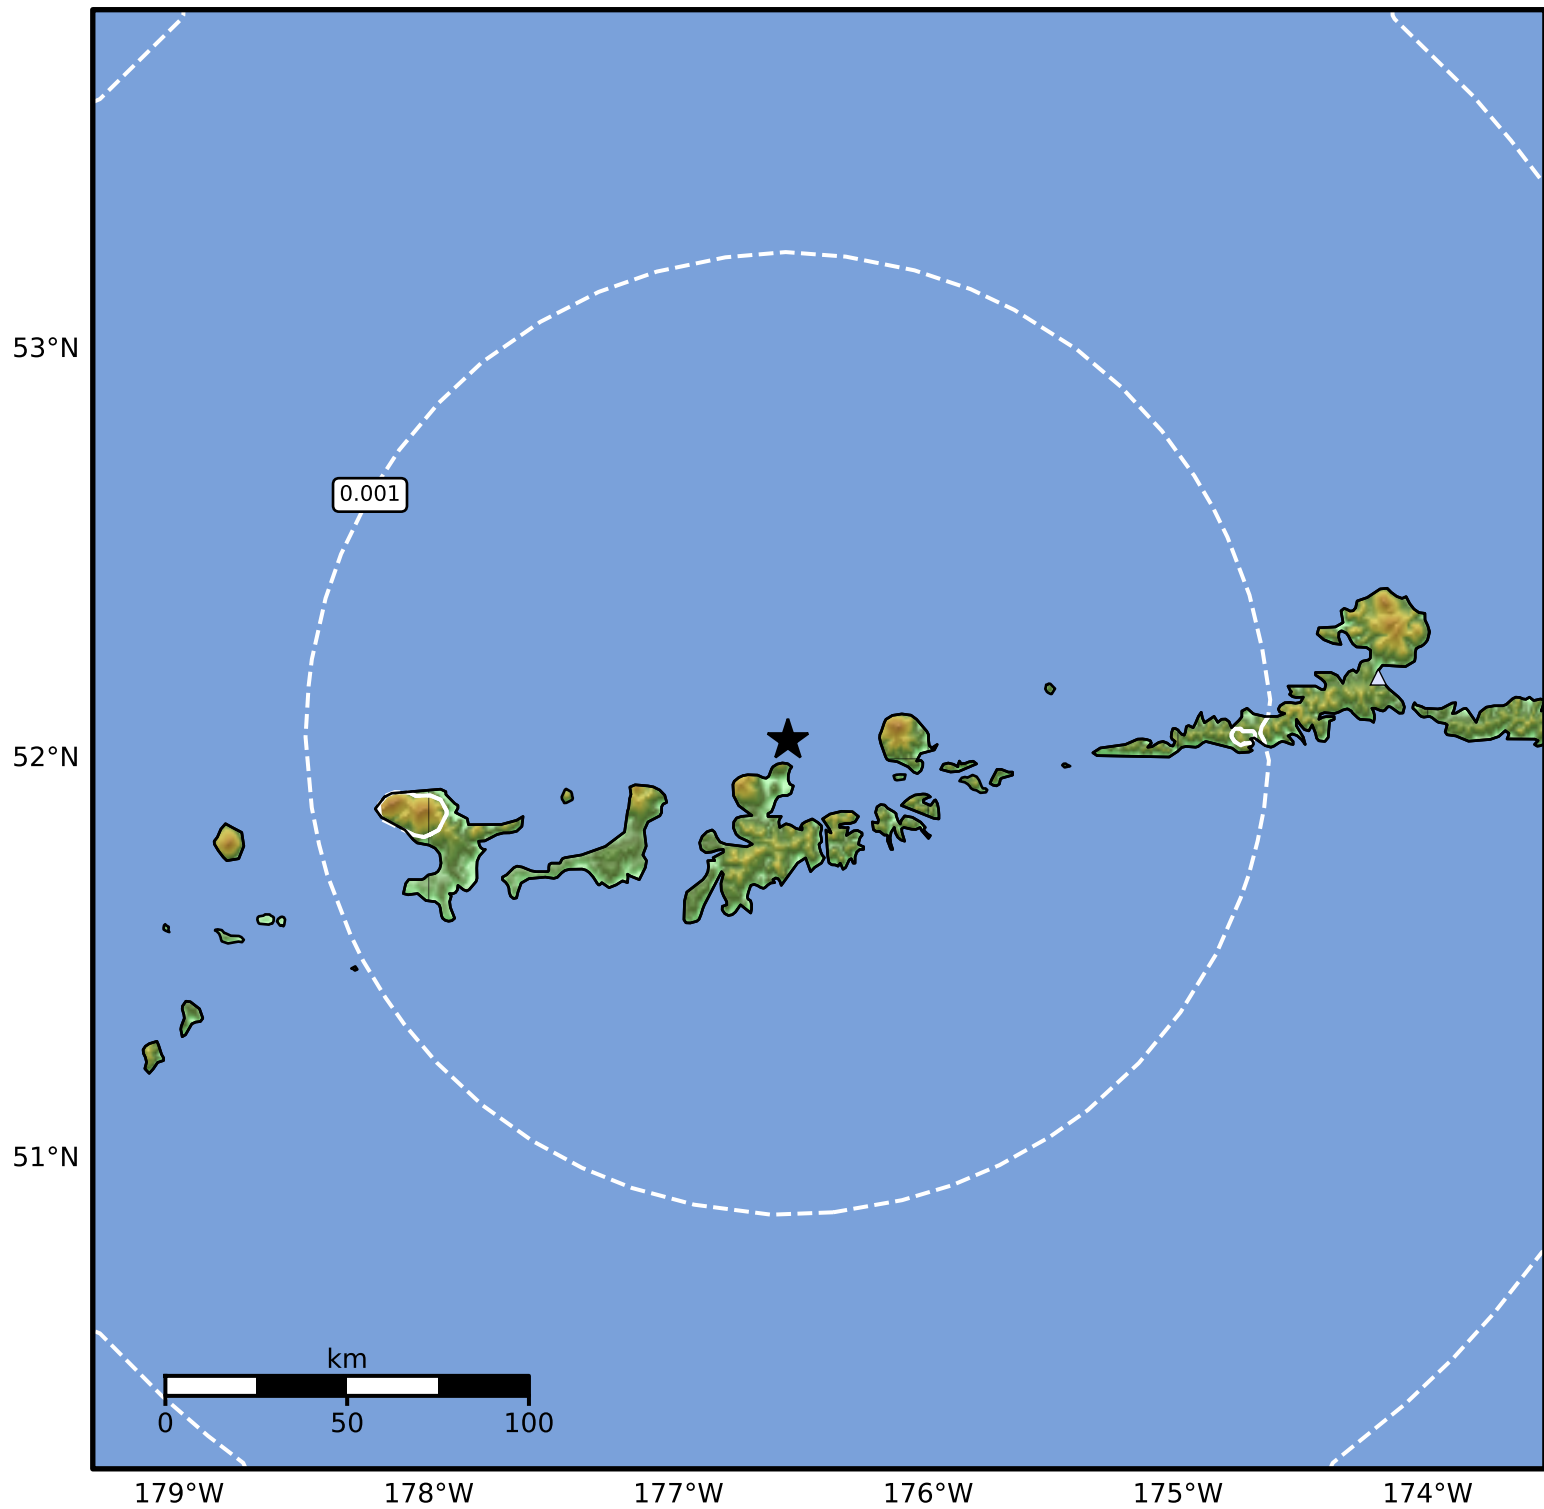

1.0 Second Peak Spectral Acceleration Map Alaska Earthquake Center
ShakeMap: 20 km (12 miles) NNE of Adak
Dec 09, 2024 16:48:39 UTC M3.3 N52.05 W176.56 Depth: 198.8km ID:ak024ft6pc5a

SA(1.0) (%g)	0.1	0.2	0.5	1	2	5	10	20	50	100	200
--------------	-----	-----	-----	---	---	---	----	----	----	-----	-----

Scale based on Worden et al. (2012)

Version 1: Processed 2024-12-09T17:07:50Z

△ Seismic Instrument ○ Reported Intensity

★ Epicenter