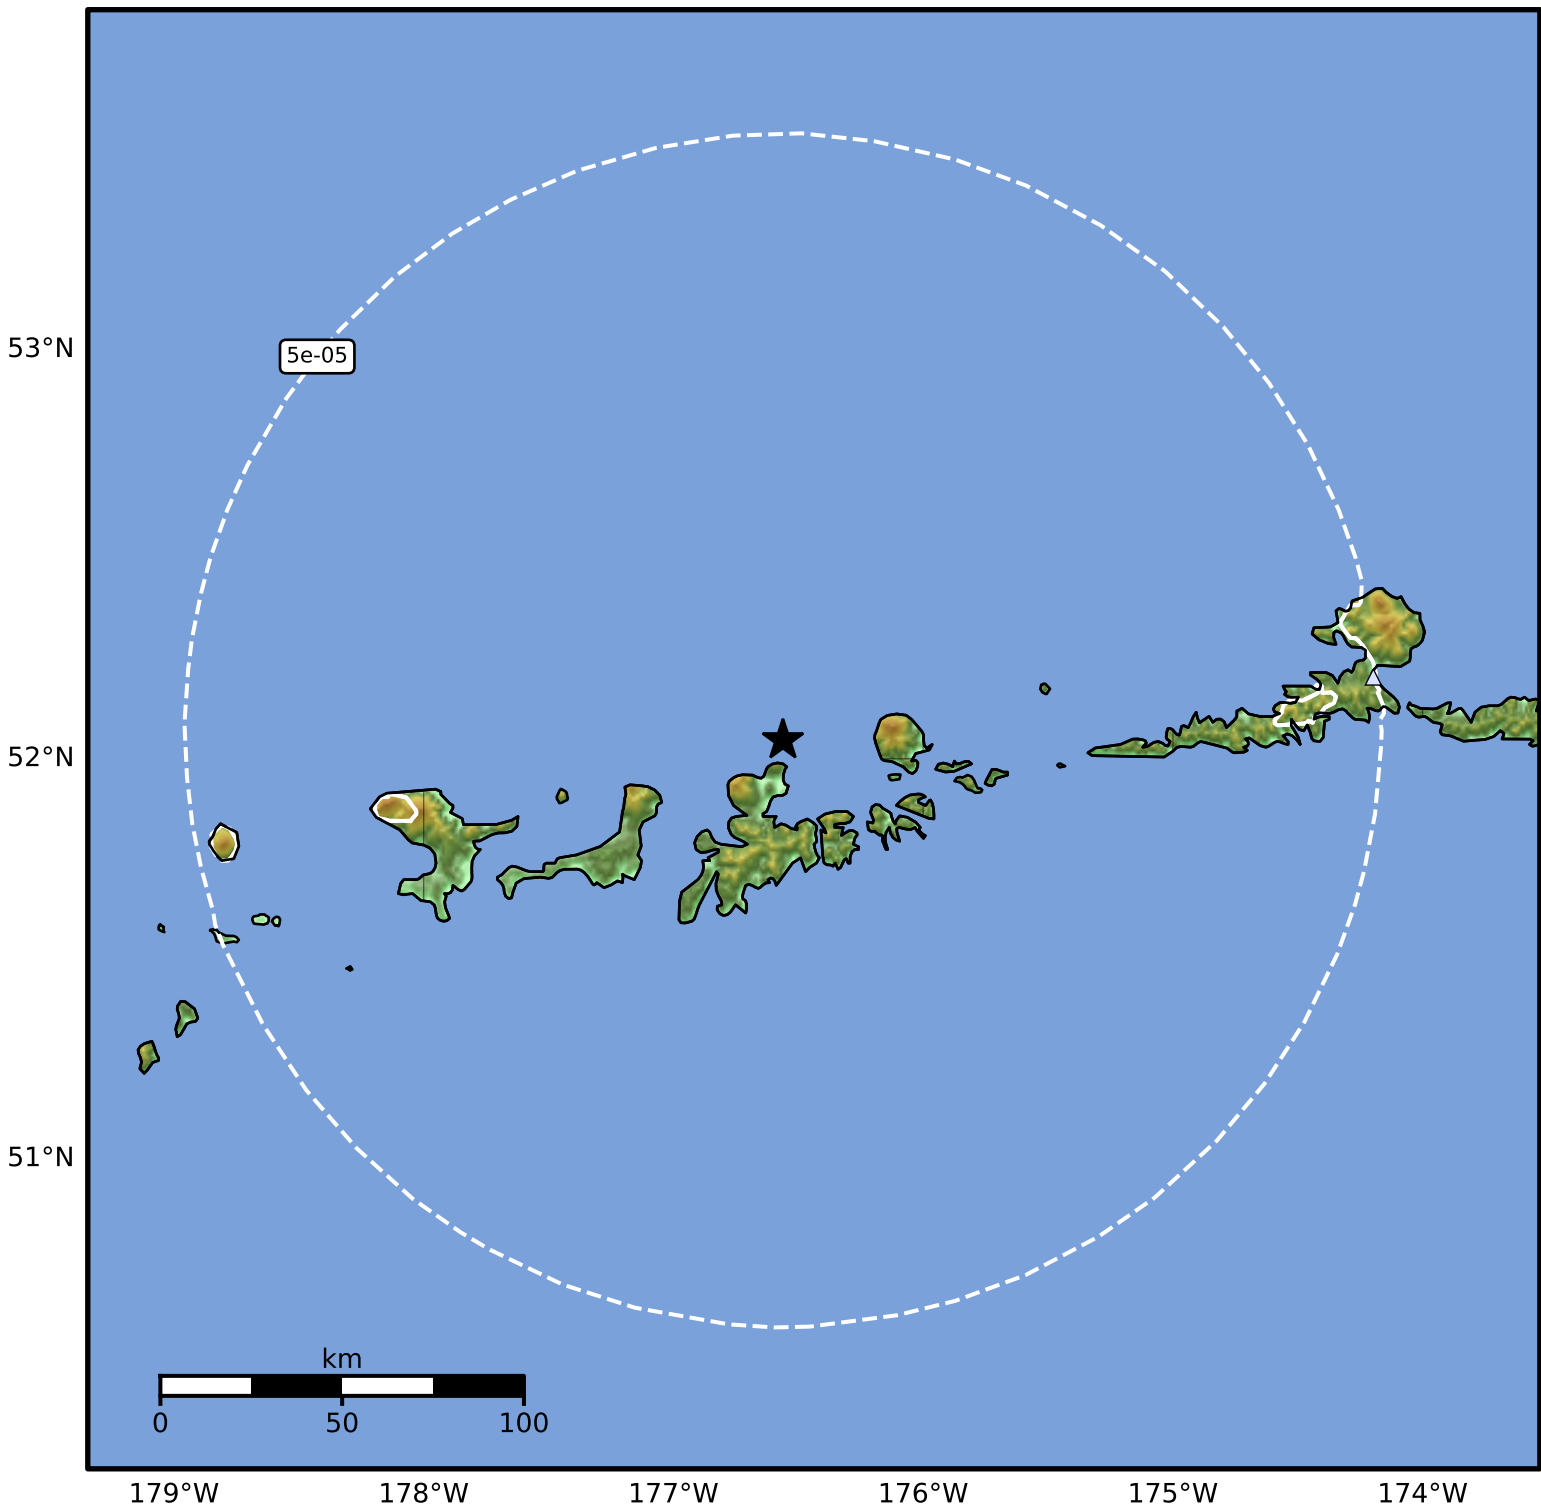

3.0 Second Peak Spectral Acceleration Map Alaska Earthquake Center
ShakeMap: 20 km (12 miles) NNE of Adak
Dec 09, 2024 16:48:39 UTC M3.3 N52.05 W176.56 Depth: 198.8km ID:ak024ft6pc5a

Scale based on Worden et al. (2012)

Version 1: Processed 2024-12-09T17:07:50Z

△ Seismic Instrument ○ Reported Intensity

★ Epicenter