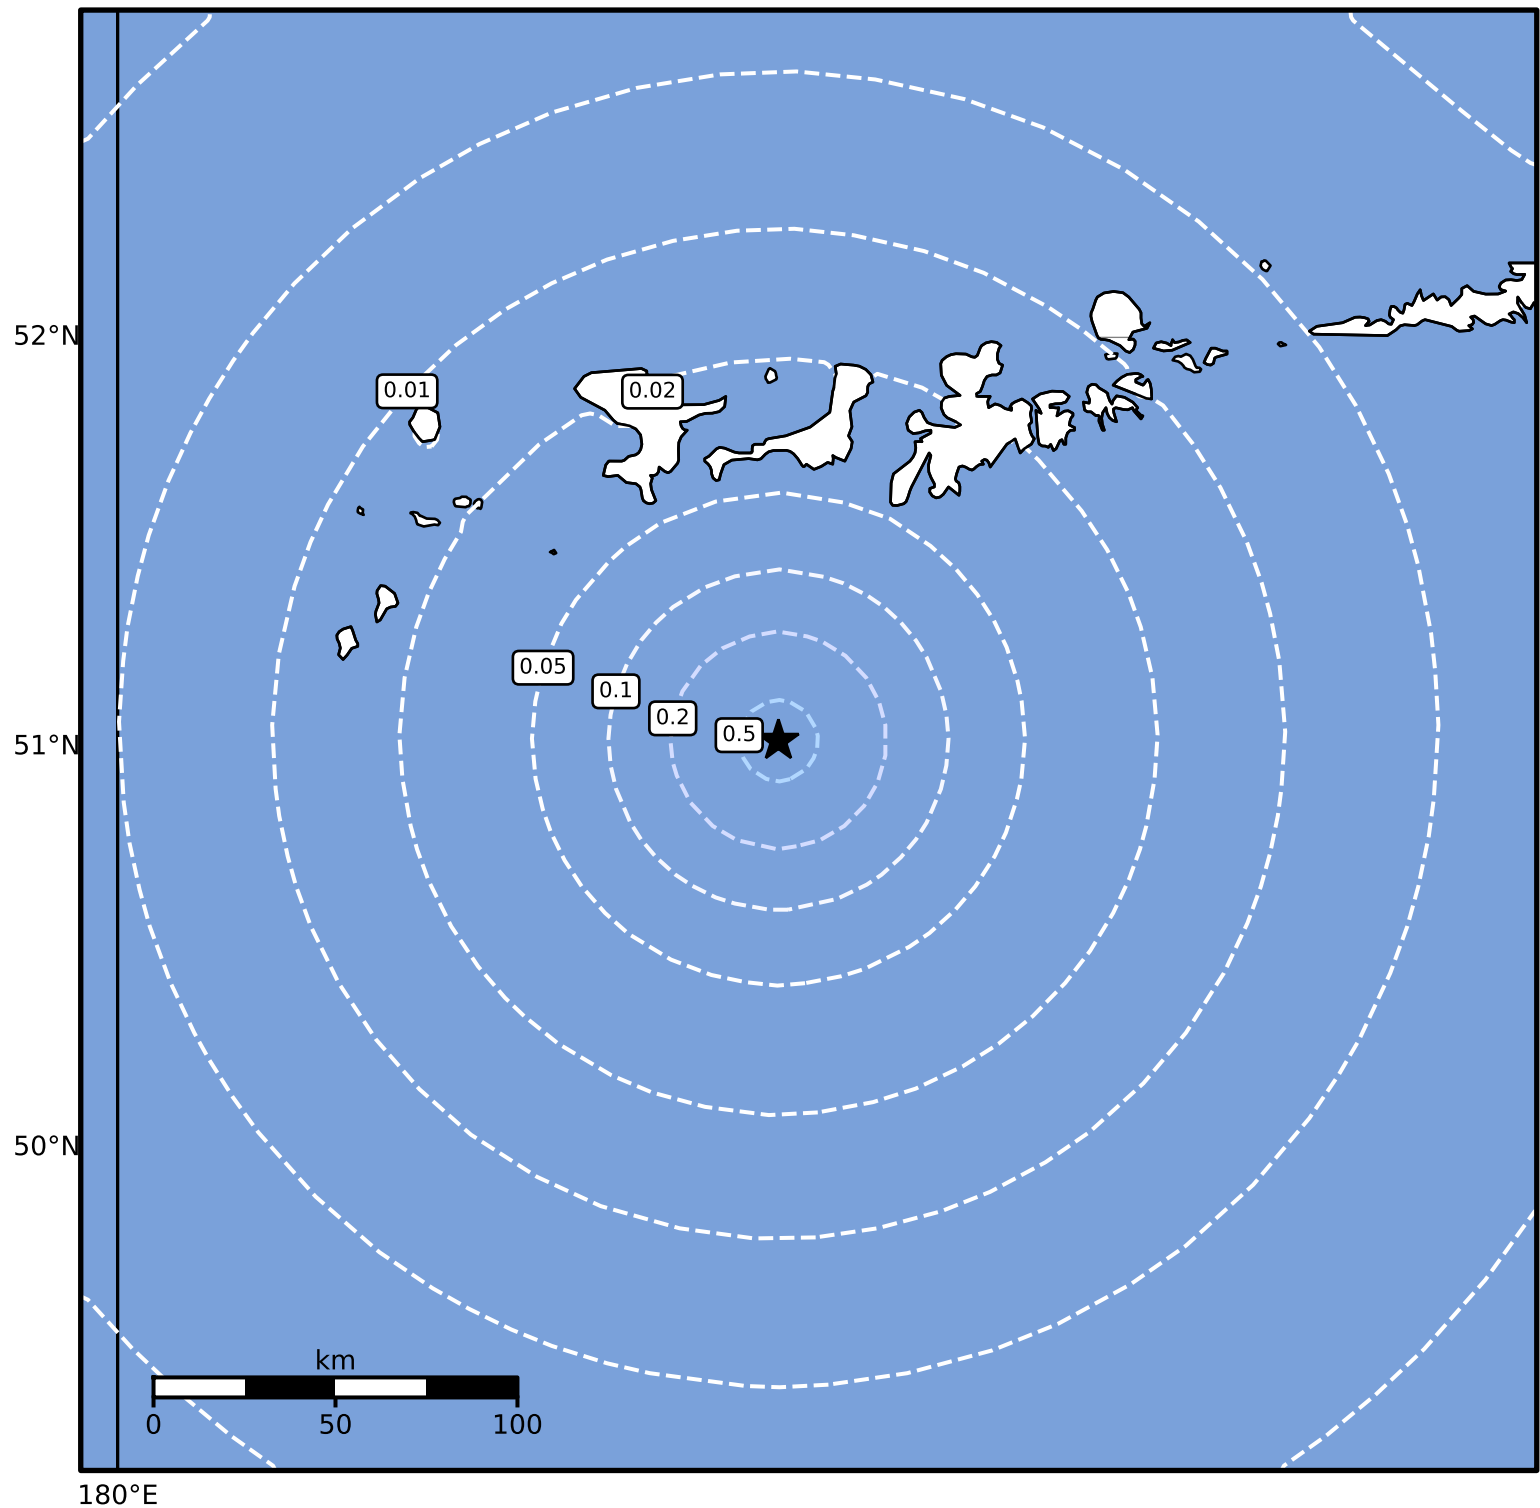

0.3 Second Peak Spectral Acceleration Map Alaska Earthquake Center  
ShakeMap: 109 km (68 miles) SSW of Adak  
Dec 09, 2024 21:15:28 UTC M3.5 N51.02 W177.42 Depth: 19.7km ID:ak024ft9grm6

<b>SA(0.3) (%g)</b>	<b>0.1</b>	<b>0.2</b>	<b>0.5</b>	<b>1</b>	<b>2</b>	<b>5</b>	<b>10</b>	<b>20</b>	<b>50</b>	<b>100</b>	<b>200</b>
---------------------	------------	------------	------------	----------	----------	----------	-----------	-----------	-----------	------------	------------

Scale based on Worden et al. (2012)

Version 2: Processed 2024-12-09T23:12:50Z

△ Seismic Instrument    ○ Reported Intensity

★ Epicenter