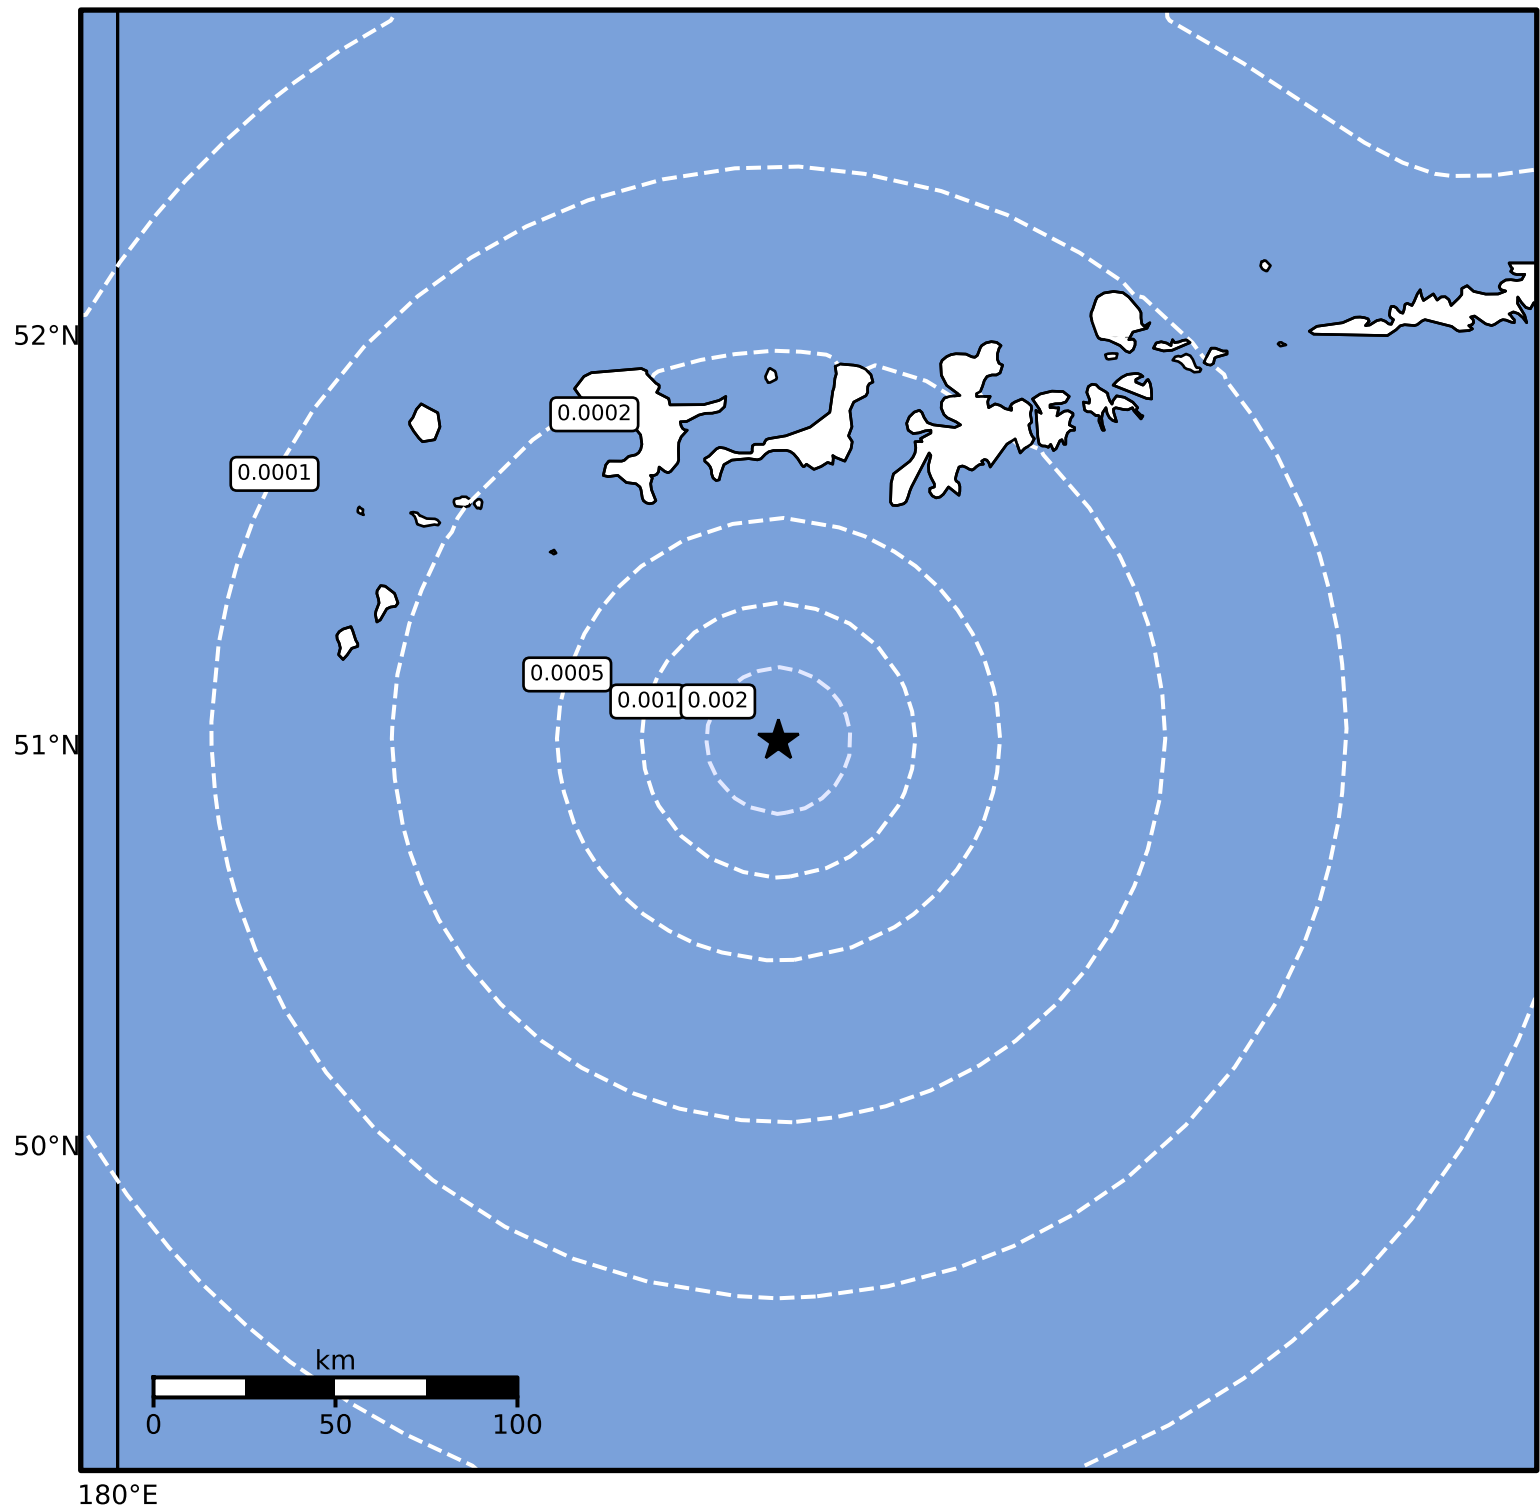

3.0 Second Peak Spectral Acceleration Map Alaska Earthquake Center
ShakeMap: 109 km (68 miles) SSW of Adak
Dec 09, 2024 21:15:28 UTC M3.5 N51.02 W177.42 Depth: 19.7km ID:ak024ft9grm6

Scale based on Worden et al. (2012)

Version 2: Processed 2024-12-09T23:12:50Z

△ Seismic Instrument ○ Reported Intensity

★ Epicenter