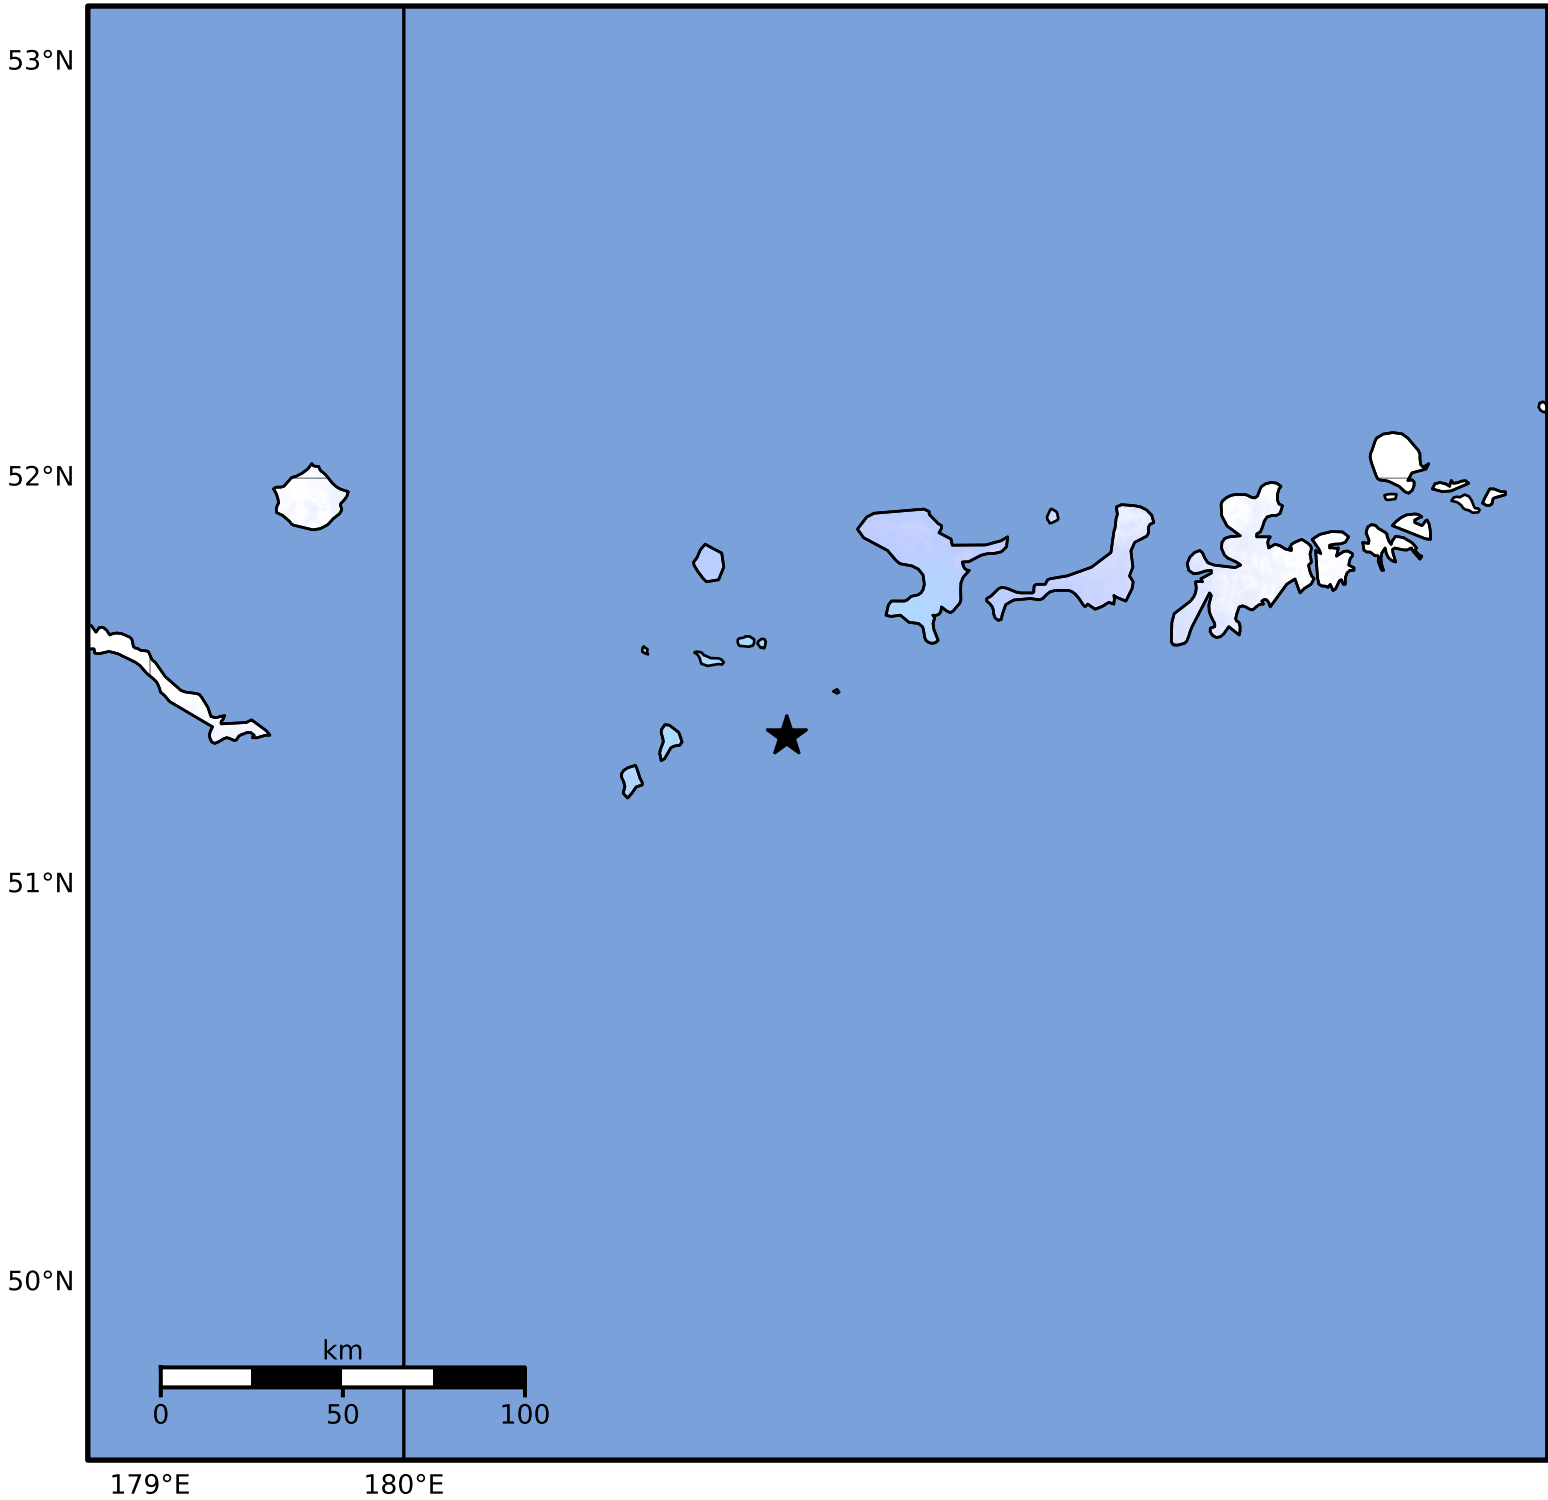

Macroseismic Intensity Map Alaska Earthquake Center
 ShakeMap: 139 km (86 miles) WSW of Adak
 Dec 10, 2024 02:08:48 UTC M3.5 N51.37 W178.49 Depth: 49.2km ID:ak024fulnf34

SHAKING	Not felt	Weak	Light	Moderate	Strong	Very strong	Severe	Violent	Extreme
DAMAGE	None	None	None	Very light	Light	Moderate	Moderate/heavy	Heavy	Very heavy
PGA(%g)	<0.0464	0.297	2.76	6.2	11.5	21.5	40.1	74.7	>139
PGV(cm/s)	<0.0215	0.135	1.41	4.65	9.64	20	41.4	85.8	>178
INTENSITY	I	II-III	IV	V	VI	VII	VIII	IX	X+

Scale based on Worden et al. (2012)

Version 2: Processed 2024-12-10T04:16:56Z

△ Seismic Instrument ○ Reported Intensity

★ Epicenter