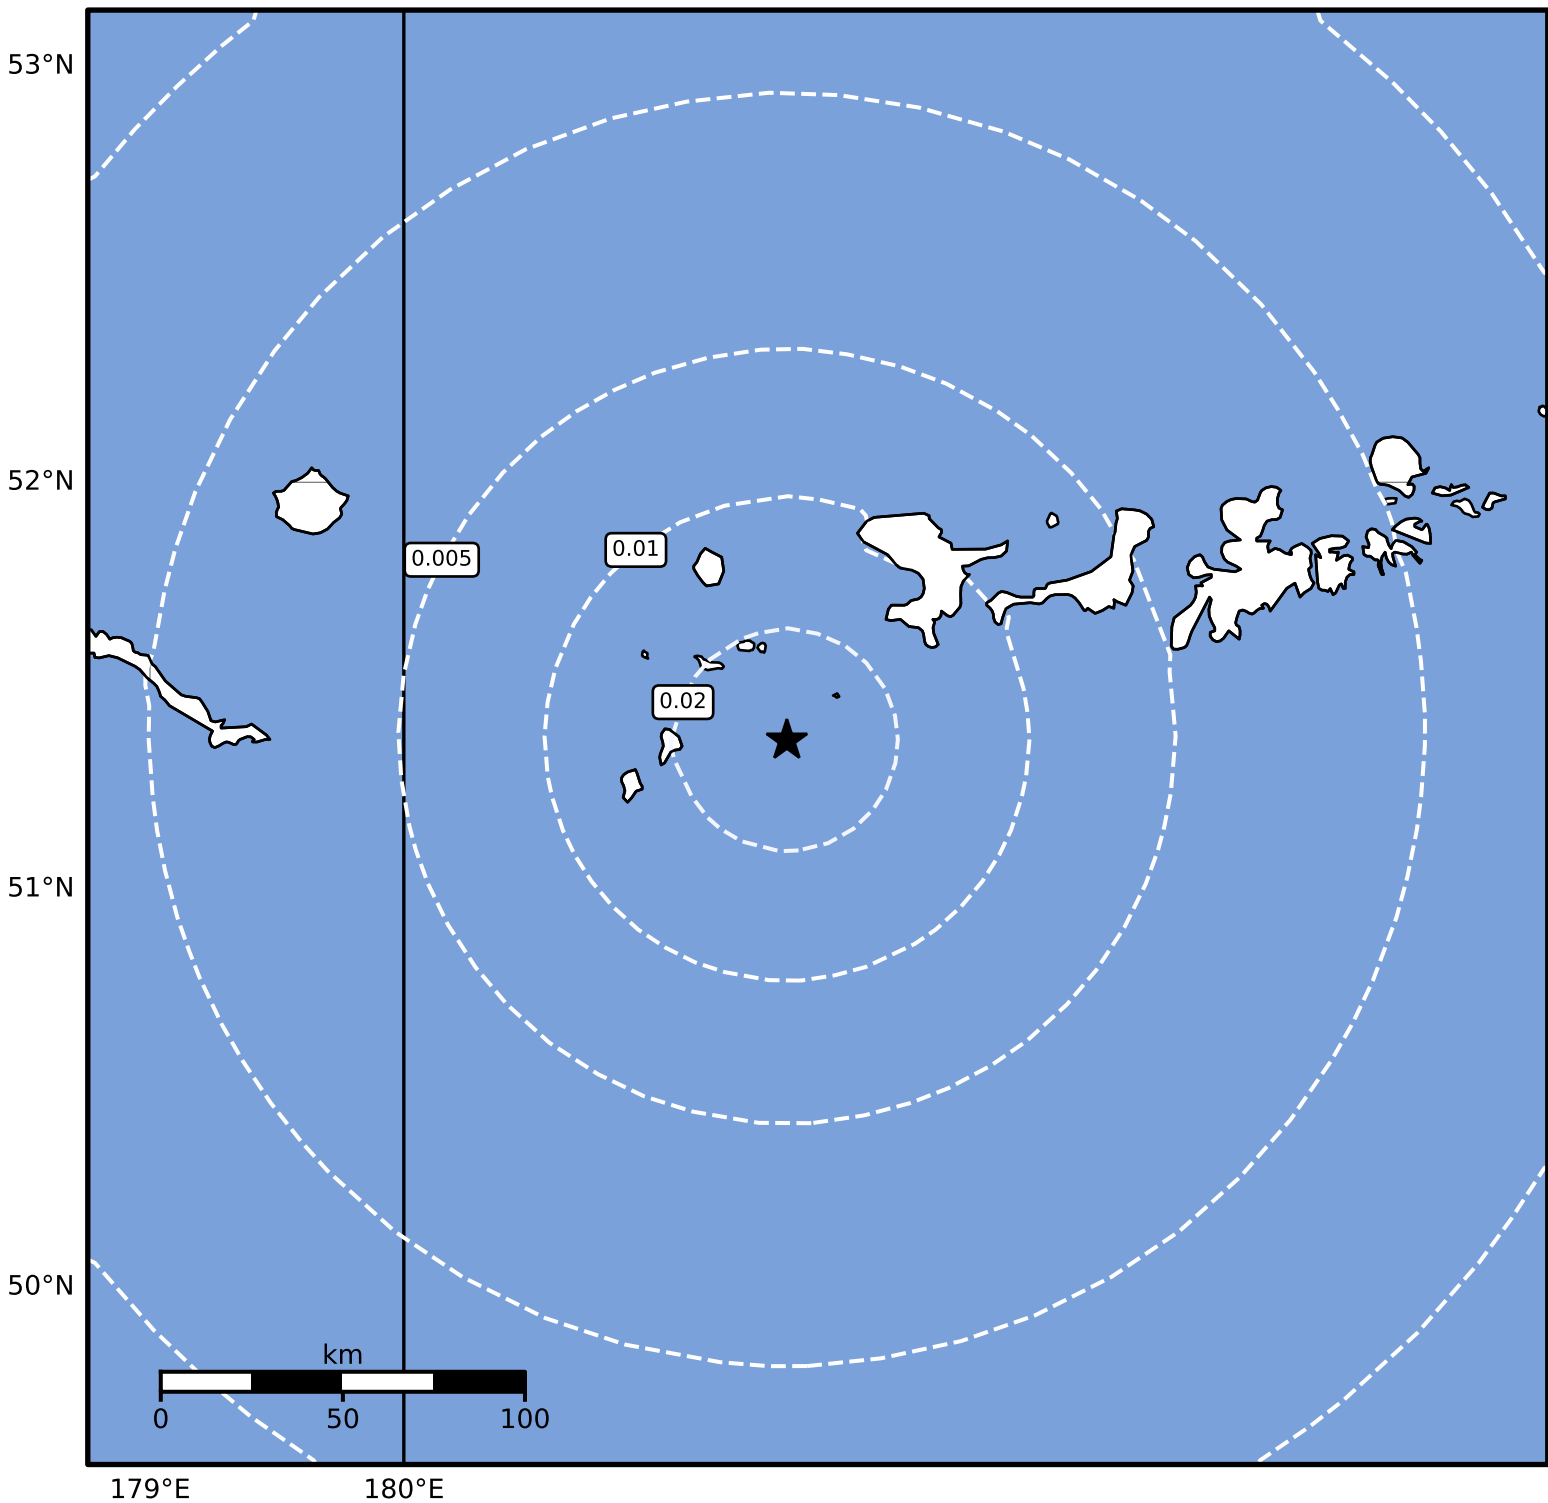

1.0 Second Peak Spectral Acceleration Map Alaska Earthquake Center  
 ShakeMap: 139 km (86 miles) WSW of Adak  
 Dec 10, 2024 02:08:48 UTC M3.5 N51.37 W178.49 Depth: 49.2km ID:ak024fulnf34

SA(1.0) (%g)	0.1	0.2	0.5	1	2	5	10	20	50	100	200
--------------	-----	-----	-----	---	---	---	----	----	----	-----	-----

Scale based on Worden et al. (2012)

Version 2: Processed 2024-12-10T04:16:56Z

△ Seismic Instrument    ○ Reported Intensity

★ Epicenter