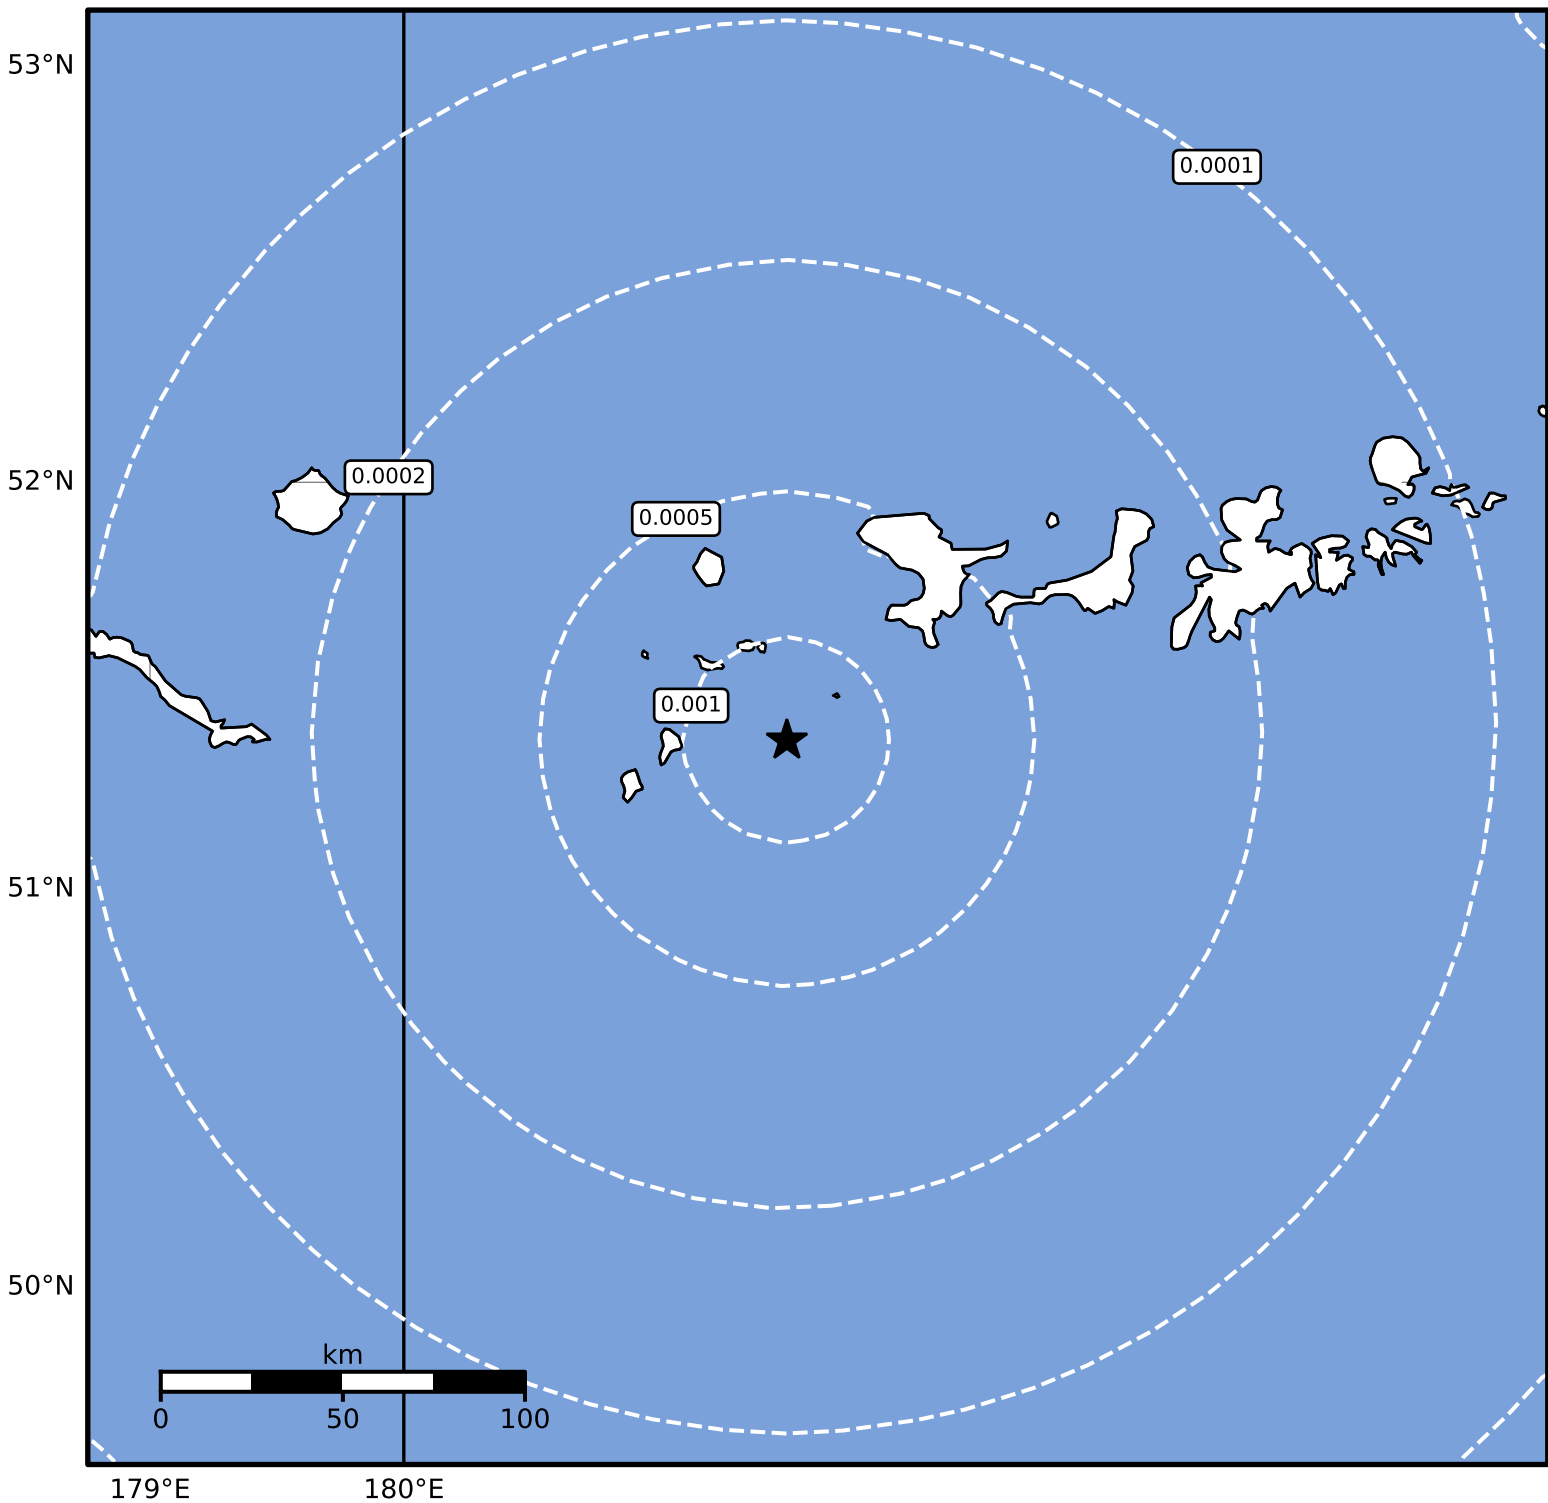

3.0 Second Peak Spectral Acceleration Map Alaska Earthquake Center  
 ShakeMap: 139 km (86 miles) WSW of Adak  
 Dec 10, 2024 02:08:48 UTC M3.5 N51.37 W178.49 Depth: 49.2km ID:ak024fulnf34

SA(3.0) (%g)	0.1	0.2	0.5	1	2	5	10	20	50
--------------	-----	-----	-----	---	---	---	----	----	----

Scale based on Worden et al. (2012)

Version 2: Processed 2024-12-10T04:16:56Z

△ Seismic Instrument ○ Reported Intensity

★ Epicenter