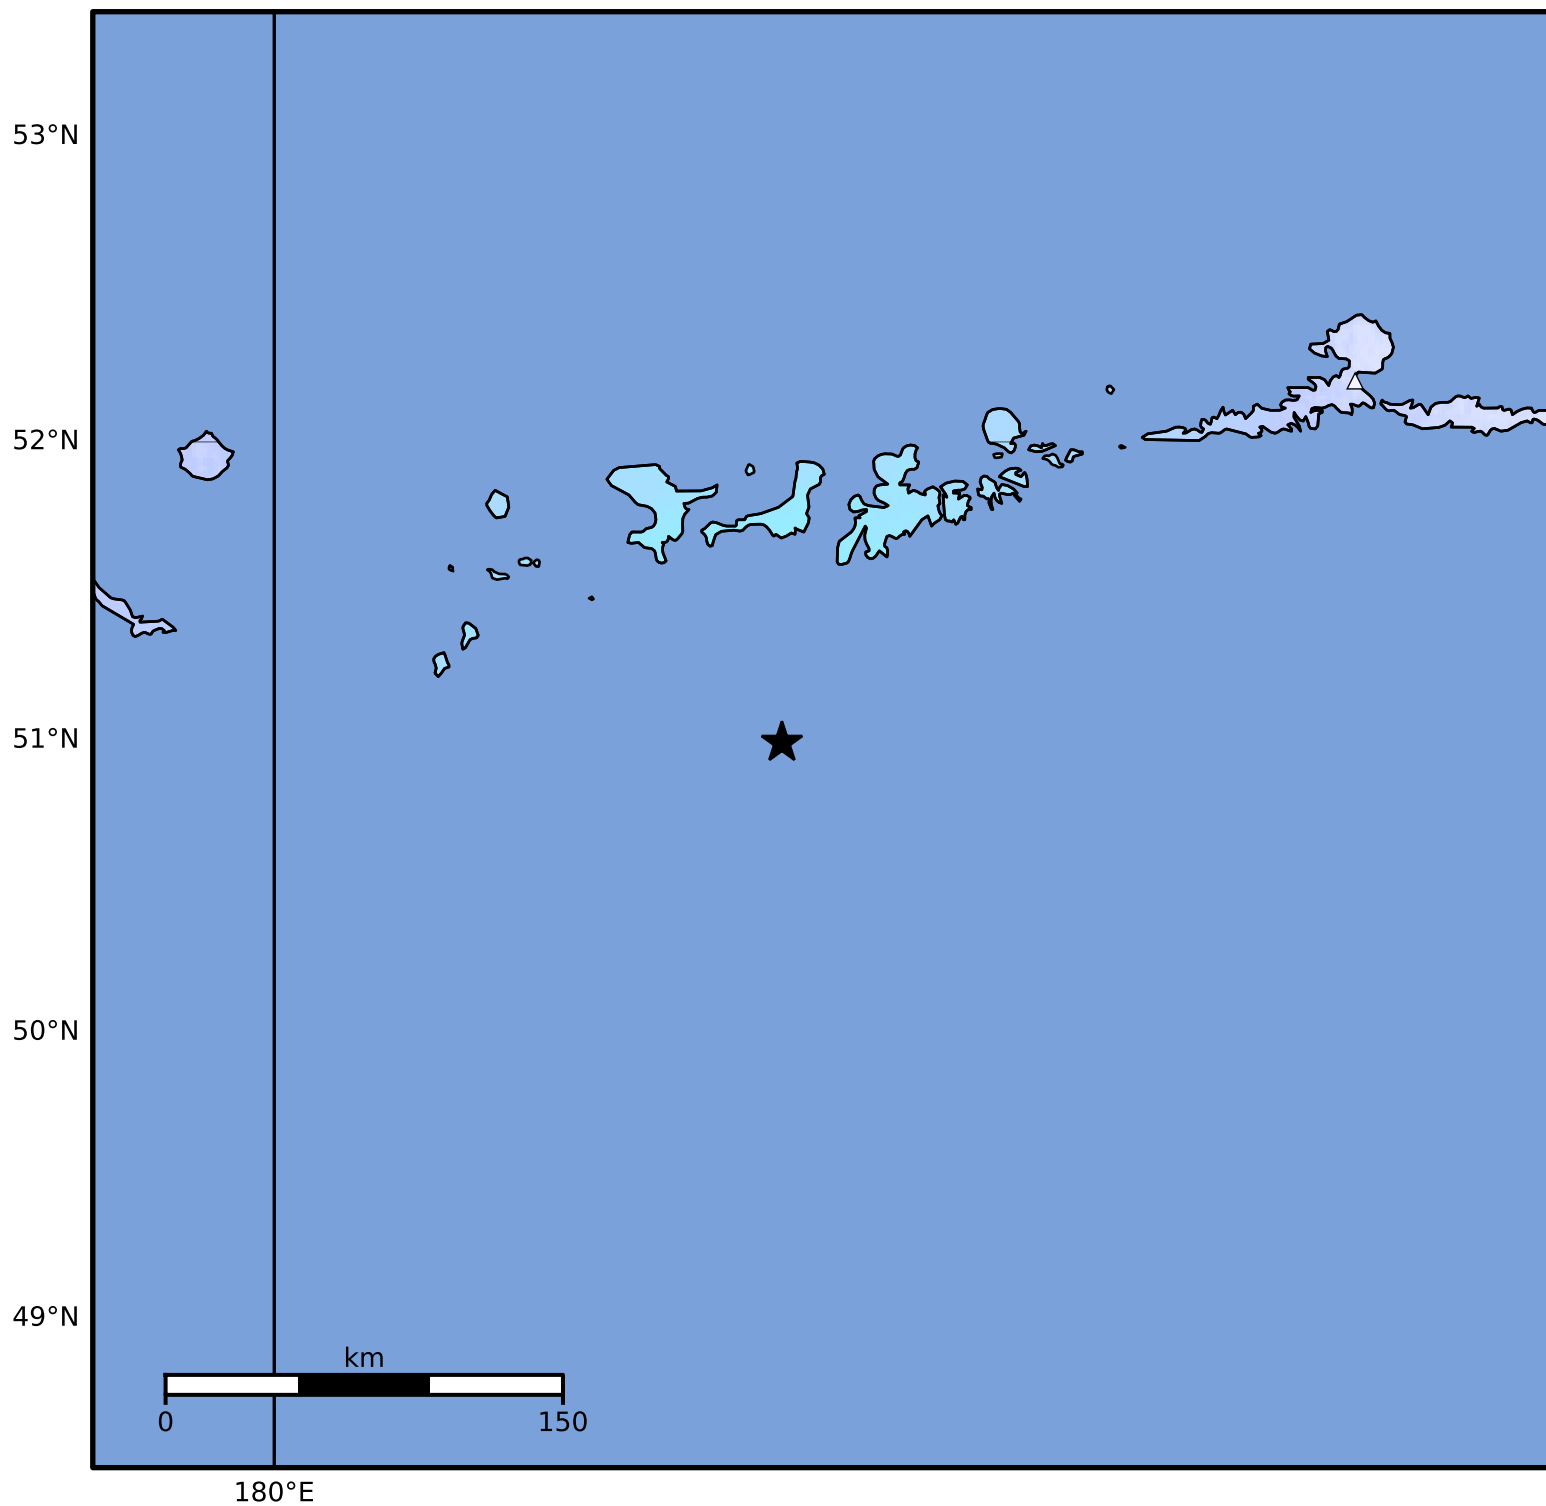

Macroseismic Intensity Map Alaska Earthquake Center
 ShakeMap: 107 km (66 miles) SSW of Adak
 Dec 10, 2024 03:44:17 UTC M5.1 N50.99 W177.27 Depth: 29.8km ID:ak024fumgi25

SHAKING	Not felt	Weak	Light	Moderate	Strong	Very strong	Severe	Violent	Extreme
DAMAGE	None	None	None	Very light	Light	Moderate	Moderate/heavy	Heavy	Very heavy
PGA(%g)	<0.0464	0.297	2.76	6.2	11.5	21.5	40.1	74.7	>139
PGV(cm/s)	<0.0215	0.135	1.41	4.65	9.64	20	41.4	85.8	>178
INTENSITY	I	II-III	IV	V	VI	VII	VIII	IX	X+

Scale based on Worden et al. (2012)

Version 5: Processed 2024-12-10T04:12:01Z

△ Seismic Instrument ○ Reported Intensity

★ Epicenter