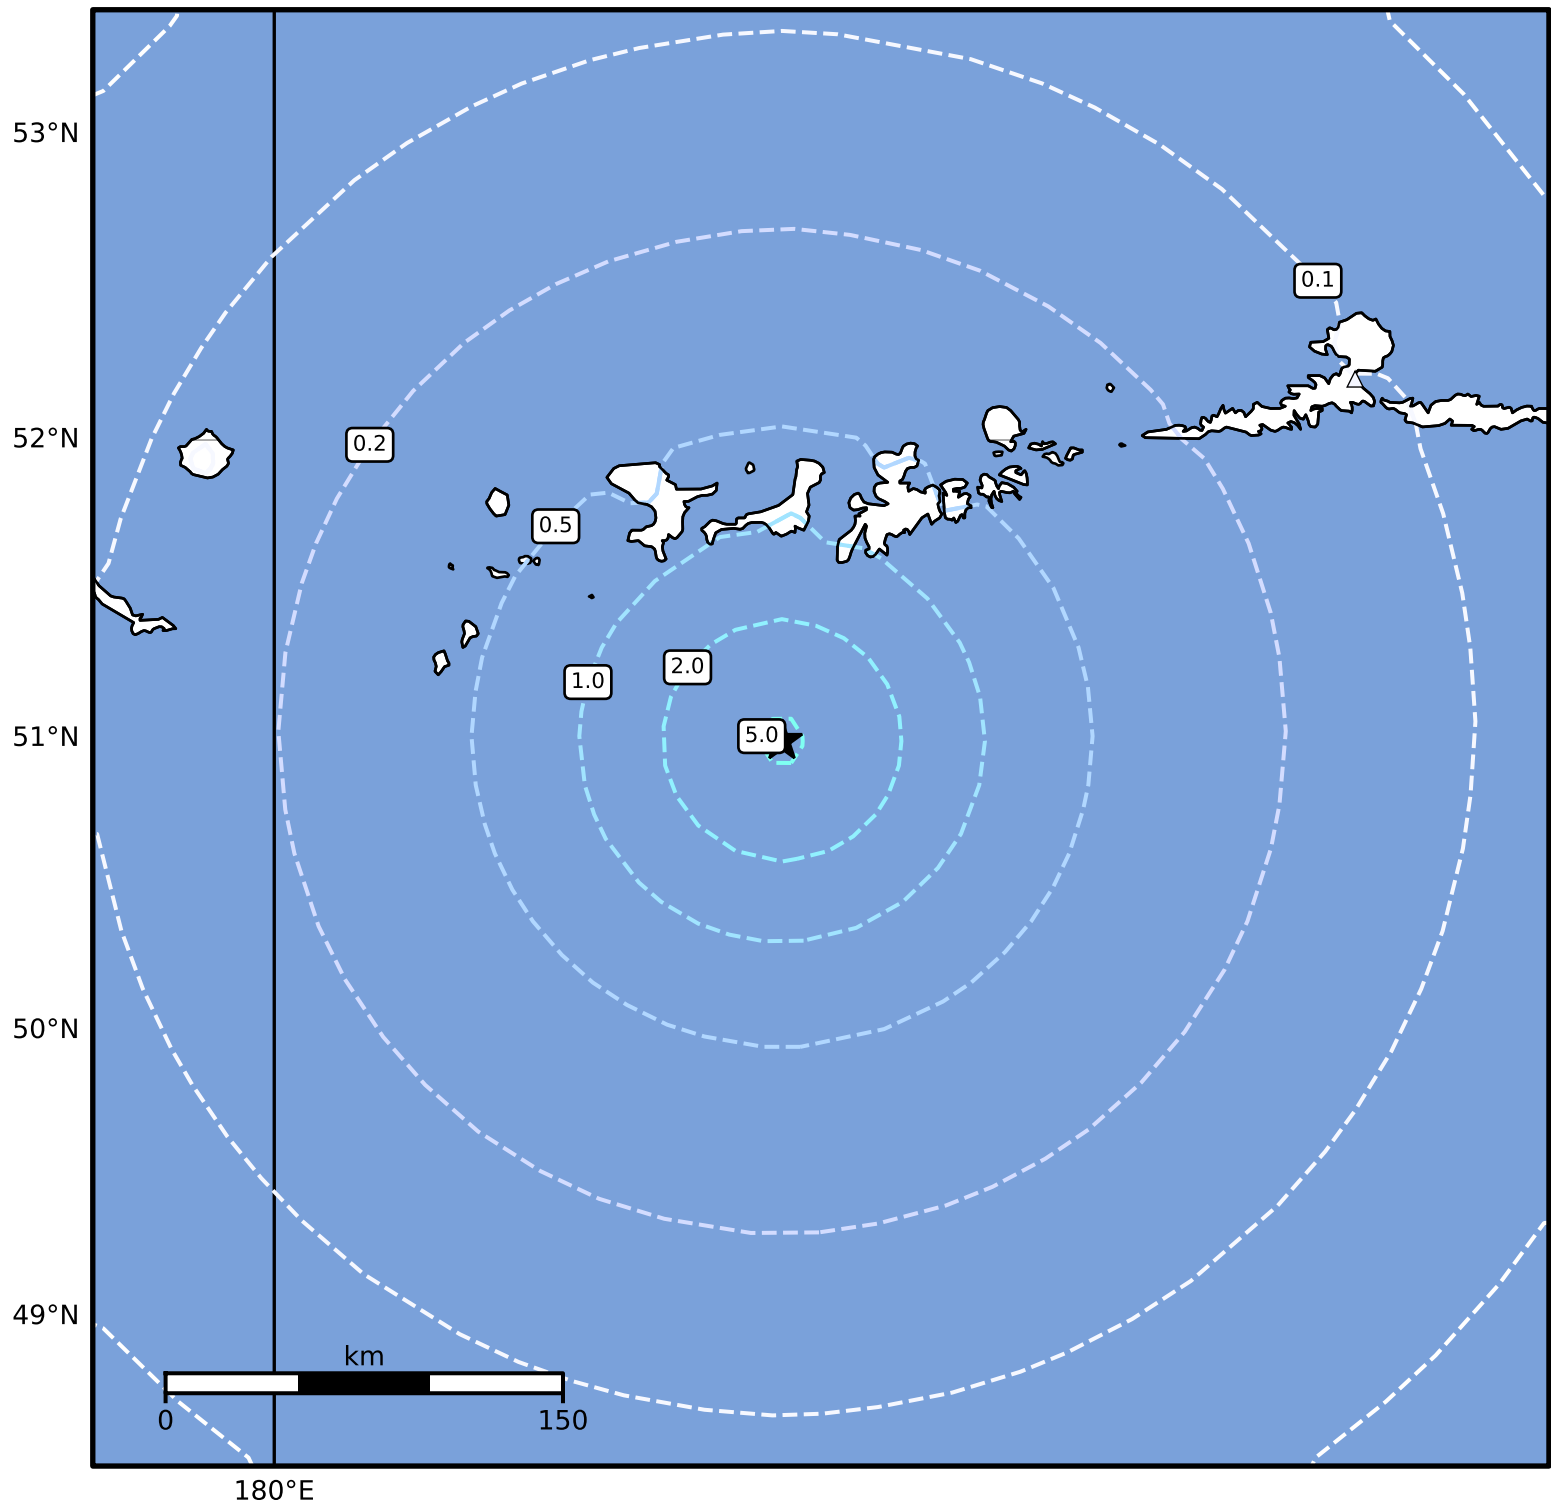

0.3 Second Peak Spectral Acceleration Map Alaska Earthquake Center
 ShakeMap: 107 km (66 miles) SSW of Adak
 Dec 10, 2024 03:44:17 UTC M5.1 N50.99 W177.27 Depth: 29.8km ID:ak024fumgi25

SA(0.3) (%g)	0.1	0.2	0.5	1	2	5	10	20	50	100	200
--------------	-----	-----	-----	---	---	---	----	----	----	-----	-----

Scale based on Worden et al. (2012)

Version 5: Processed 2024-12-10T04:12:01Z

△ Seismic Instrument ○ Reported Intensity

★ Epicenter