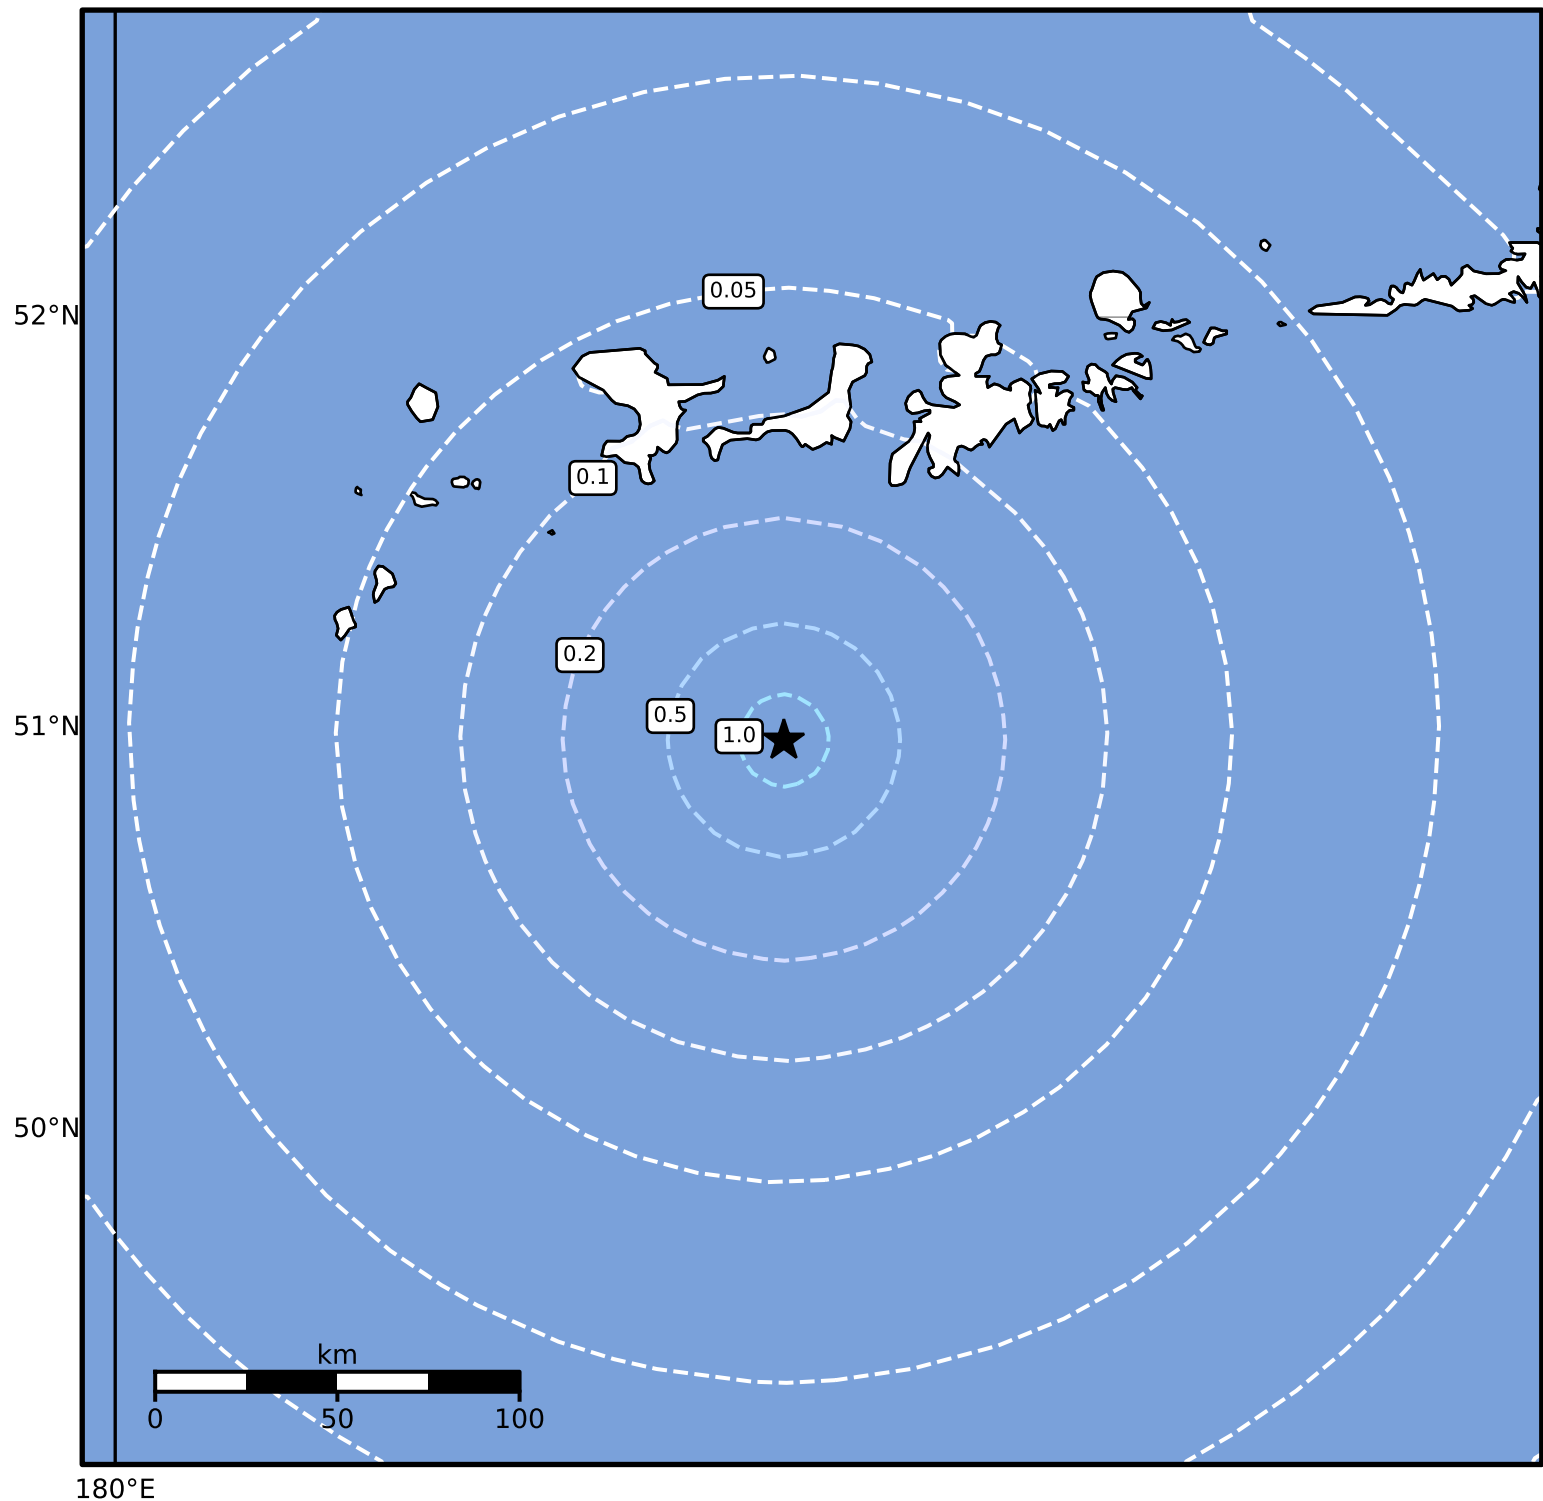

0.3 Second Peak Spectral Acceleration Map Alaska Earthquake Center
ShakeMap: 113 km (70 miles) SSW of Adak
Dec 10, 2024 06:28:14 UTC M4.0 N50.97 W177.39 Depth: 25.9km ID:ak024fuo5daz

SA(0.3) (%g)	0.1	0.2	0.5	1	2	5	10	20	50	100	200
--------------	-----	-----	-----	---	---	---	----	----	----	-----	-----

Scale based on Worden et al. (2012)

Version 2: Processed 2024-12-10T08:22:05Z

△ Seismic Instrument ○ Reported Intensity

★ Epicenter