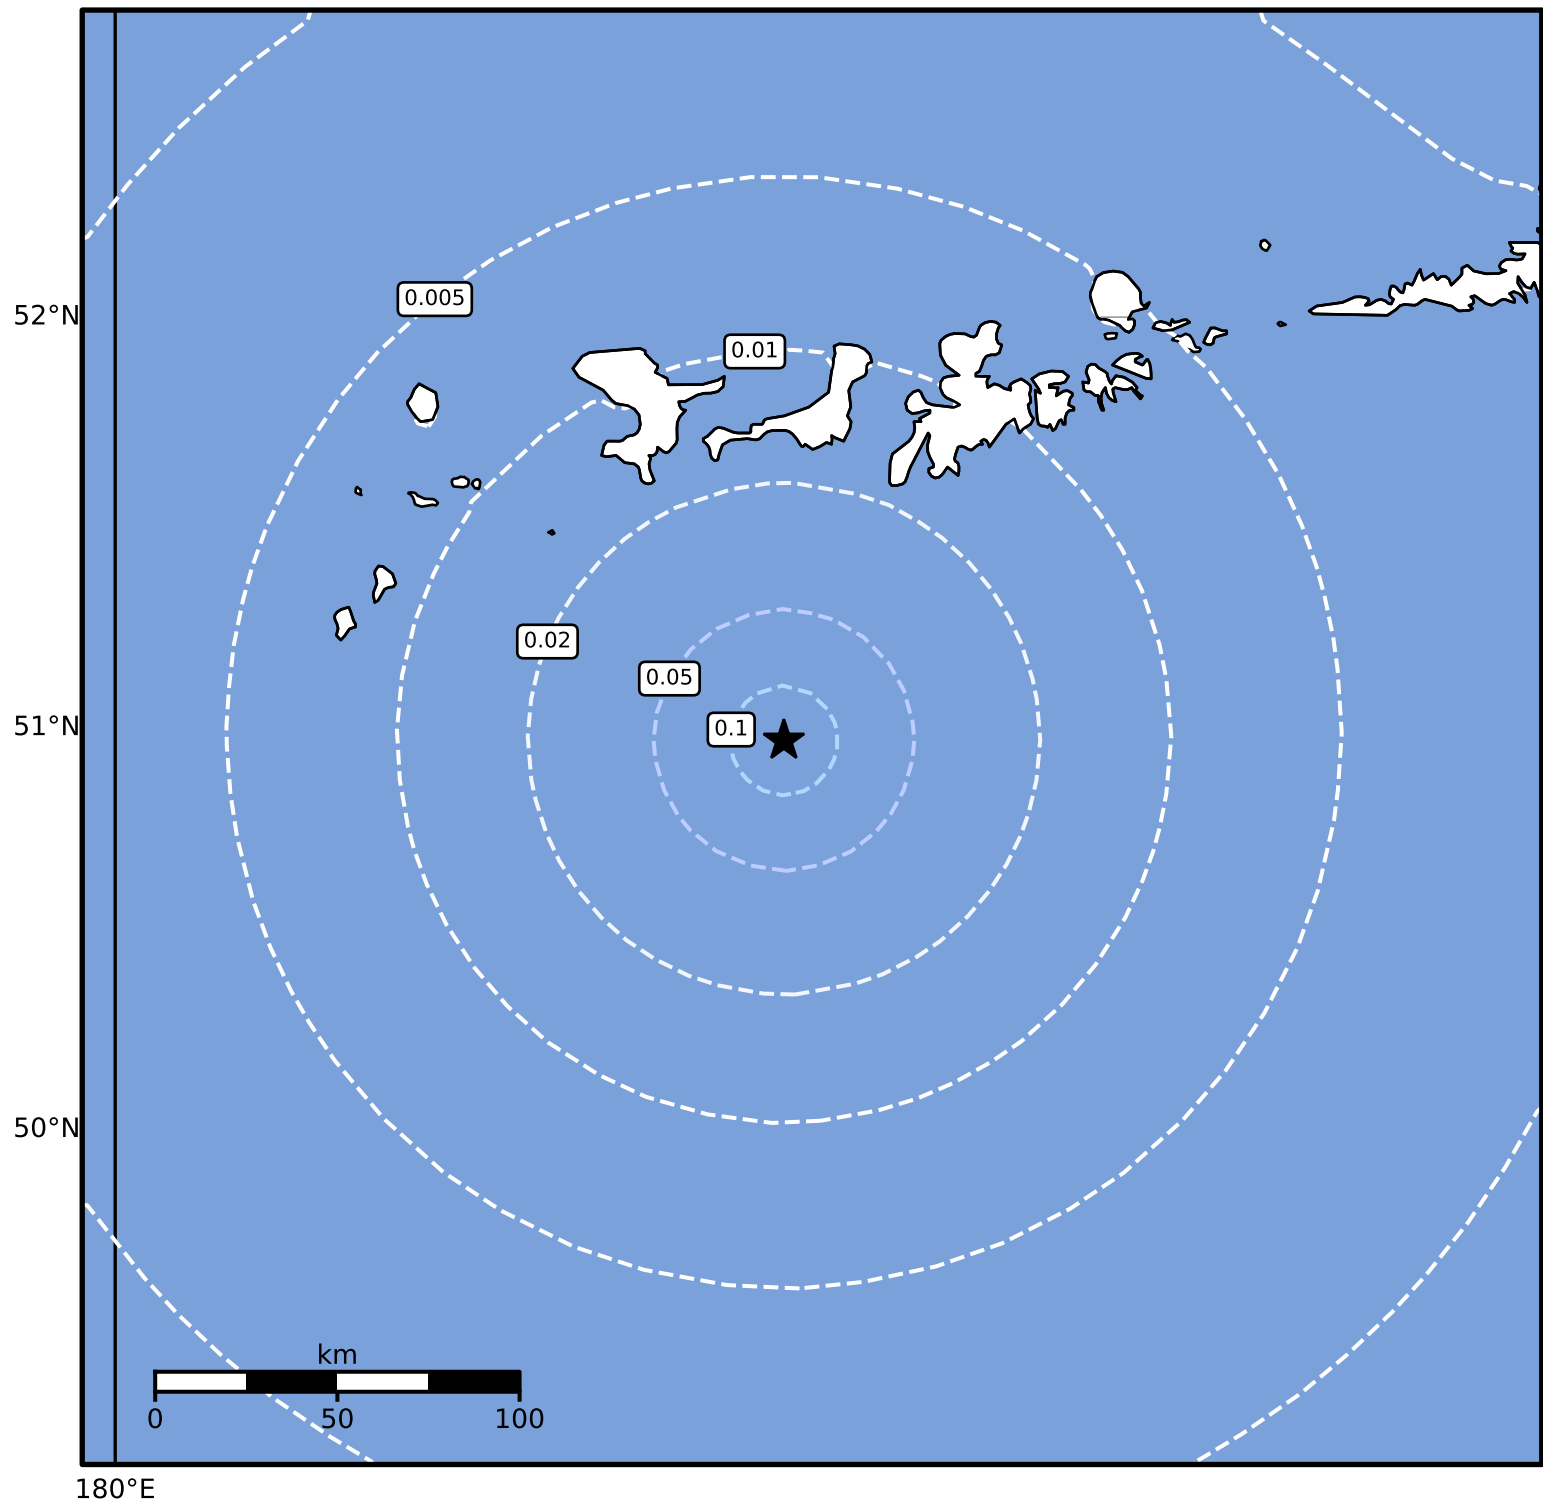

1.0 Second Peak Spectral Acceleration Map Alaska Earthquake Center  
ShakeMap: 113 km (70 miles) SSW of Adak  
Dec 10, 2024 06:28:14 UTC M4.0 N50.97 W177.39 Depth: 25.9km ID:ak024fuo5daz

SA(1.0) (%g)	0.1	0.2	0.5	1	2	5	10	20	50	100	200
--------------	-----	-----	-----	---	---	---	----	----	----	-----	-----

Scale based on Worden et al. (2012)

Version 2: Processed 2024-12-10T08:22:05Z

△ Seismic Instrument ○ Reported Intensity

★ Epicenter