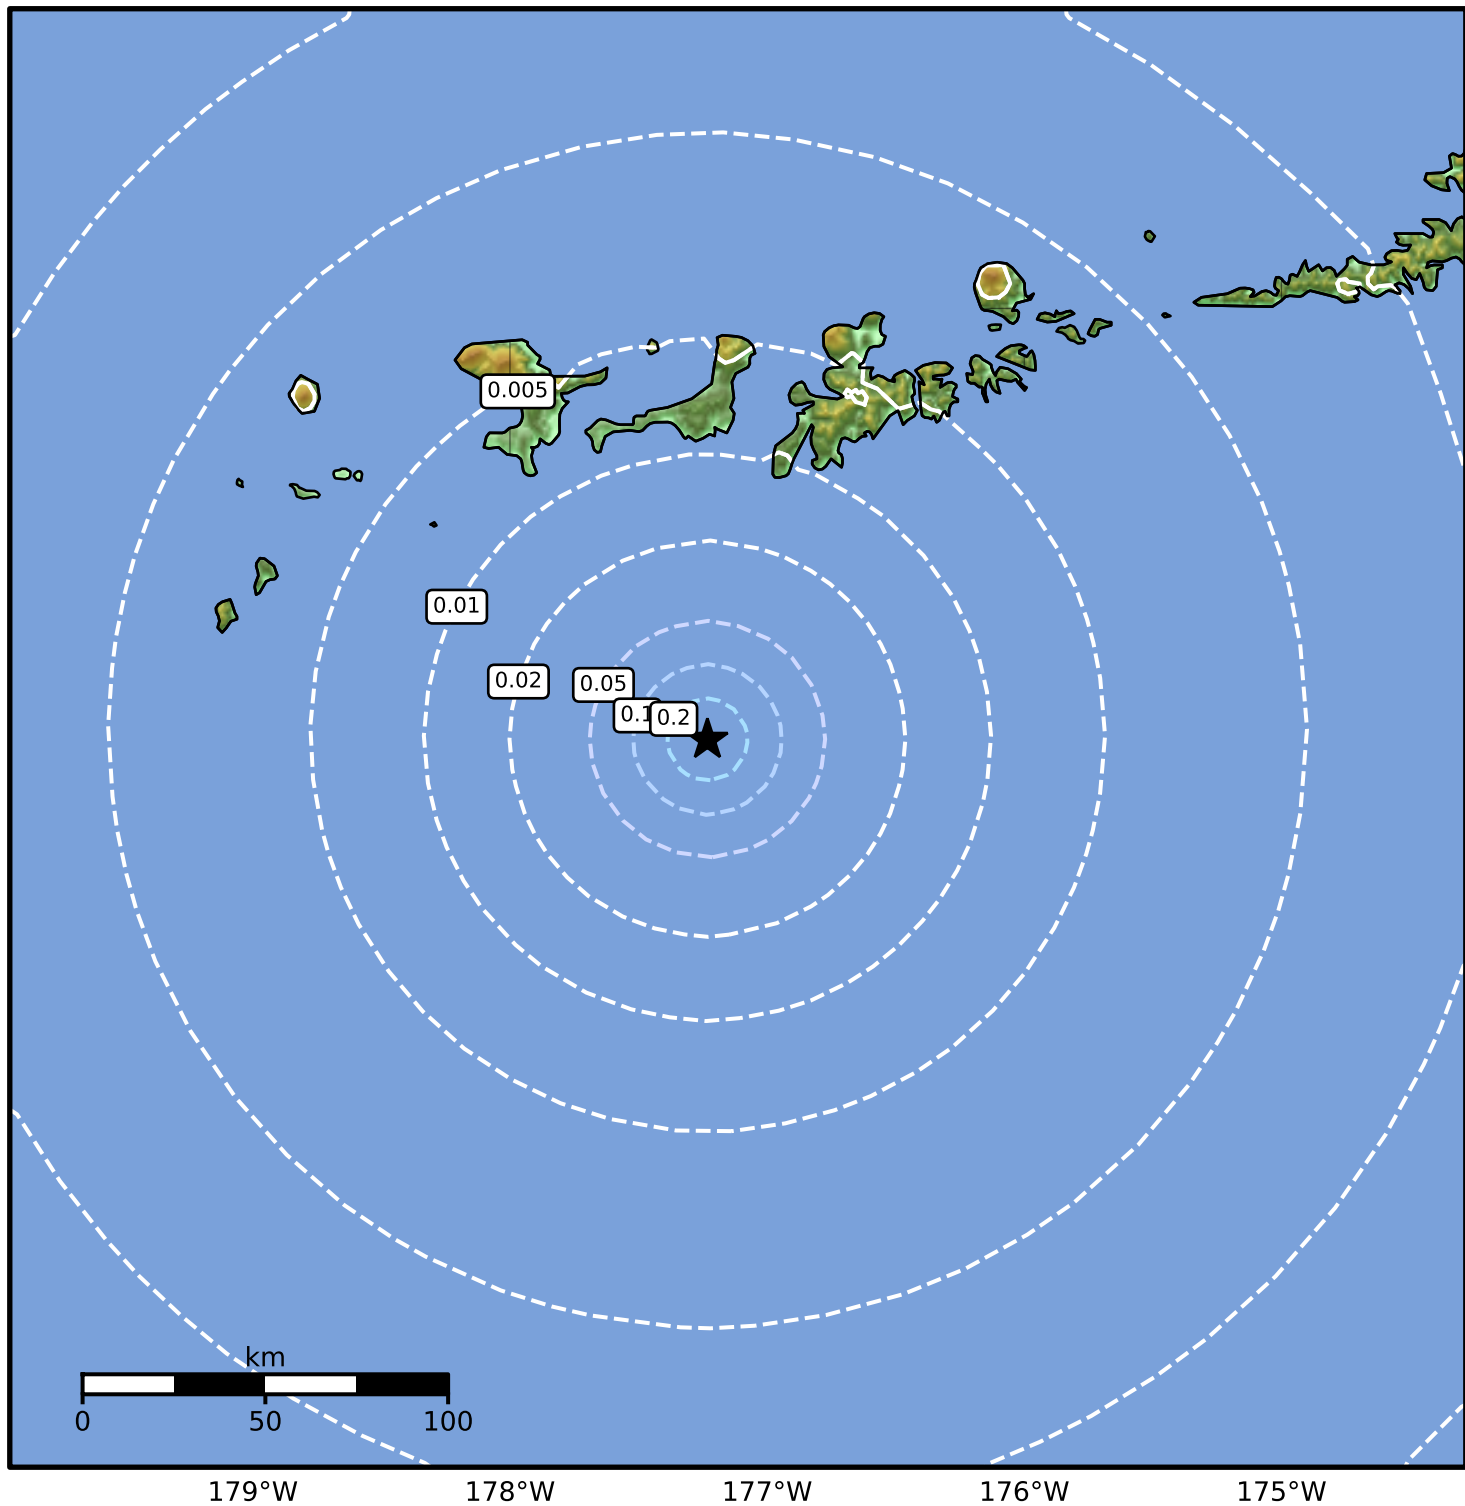

Peak Ground Velocity Map Alaska Earthquake Center
ShakeMap: 110 km (68 miles) SSW of Adak
Dec 10, 2024 10:07:33 UTC M3.7 N50.95 W177.23 Depth: 10.8km ID:ak024fuqemx2

Scale based on Worden et al. (2012)

Version 2: Processed 2024-12-10T17:08:43Z

△ Seismic Instrument ○ Reported Intensity

★ Epicenter