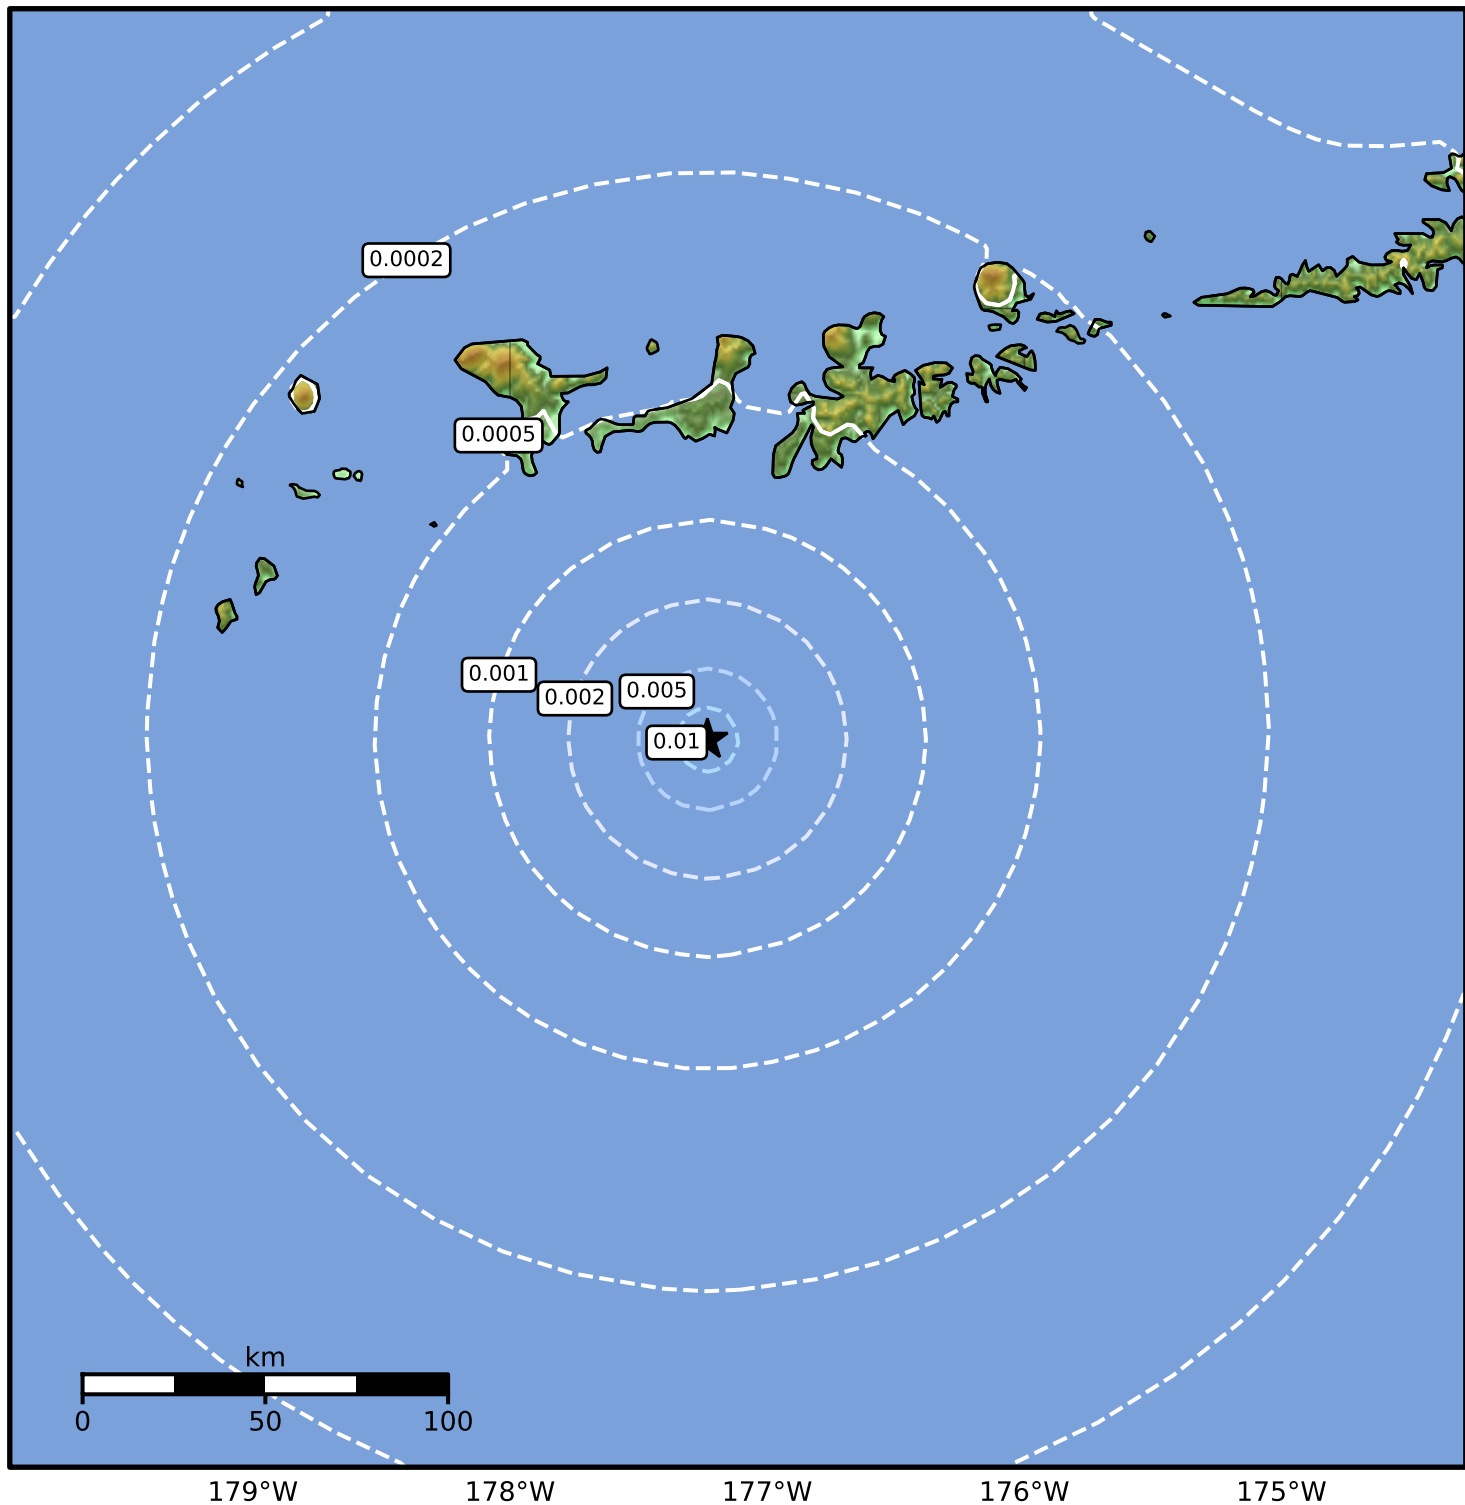

3.0 Second Peak Spectral Acceleration Map Alaska Earthquake Center
ShakeMap: 110 km (68 miles) SSW of Adak
Dec 10, 2024 10:07:33 UTC M3.7 N50.95 W177.23 Depth: 10.8km ID:ak024fuqemx2

SA(3.0) (%g)	0.1	0.2	0.5	1	2	5	10	20	50
--------------	-----	-----	-----	---	---	---	----	----	----

Scale based on Worden et al. (2012)

Version 2: Processed 2024-12-10T17:08:43Z

△ Seismic Instrument ○ Reported Intensity

★ Epicenter