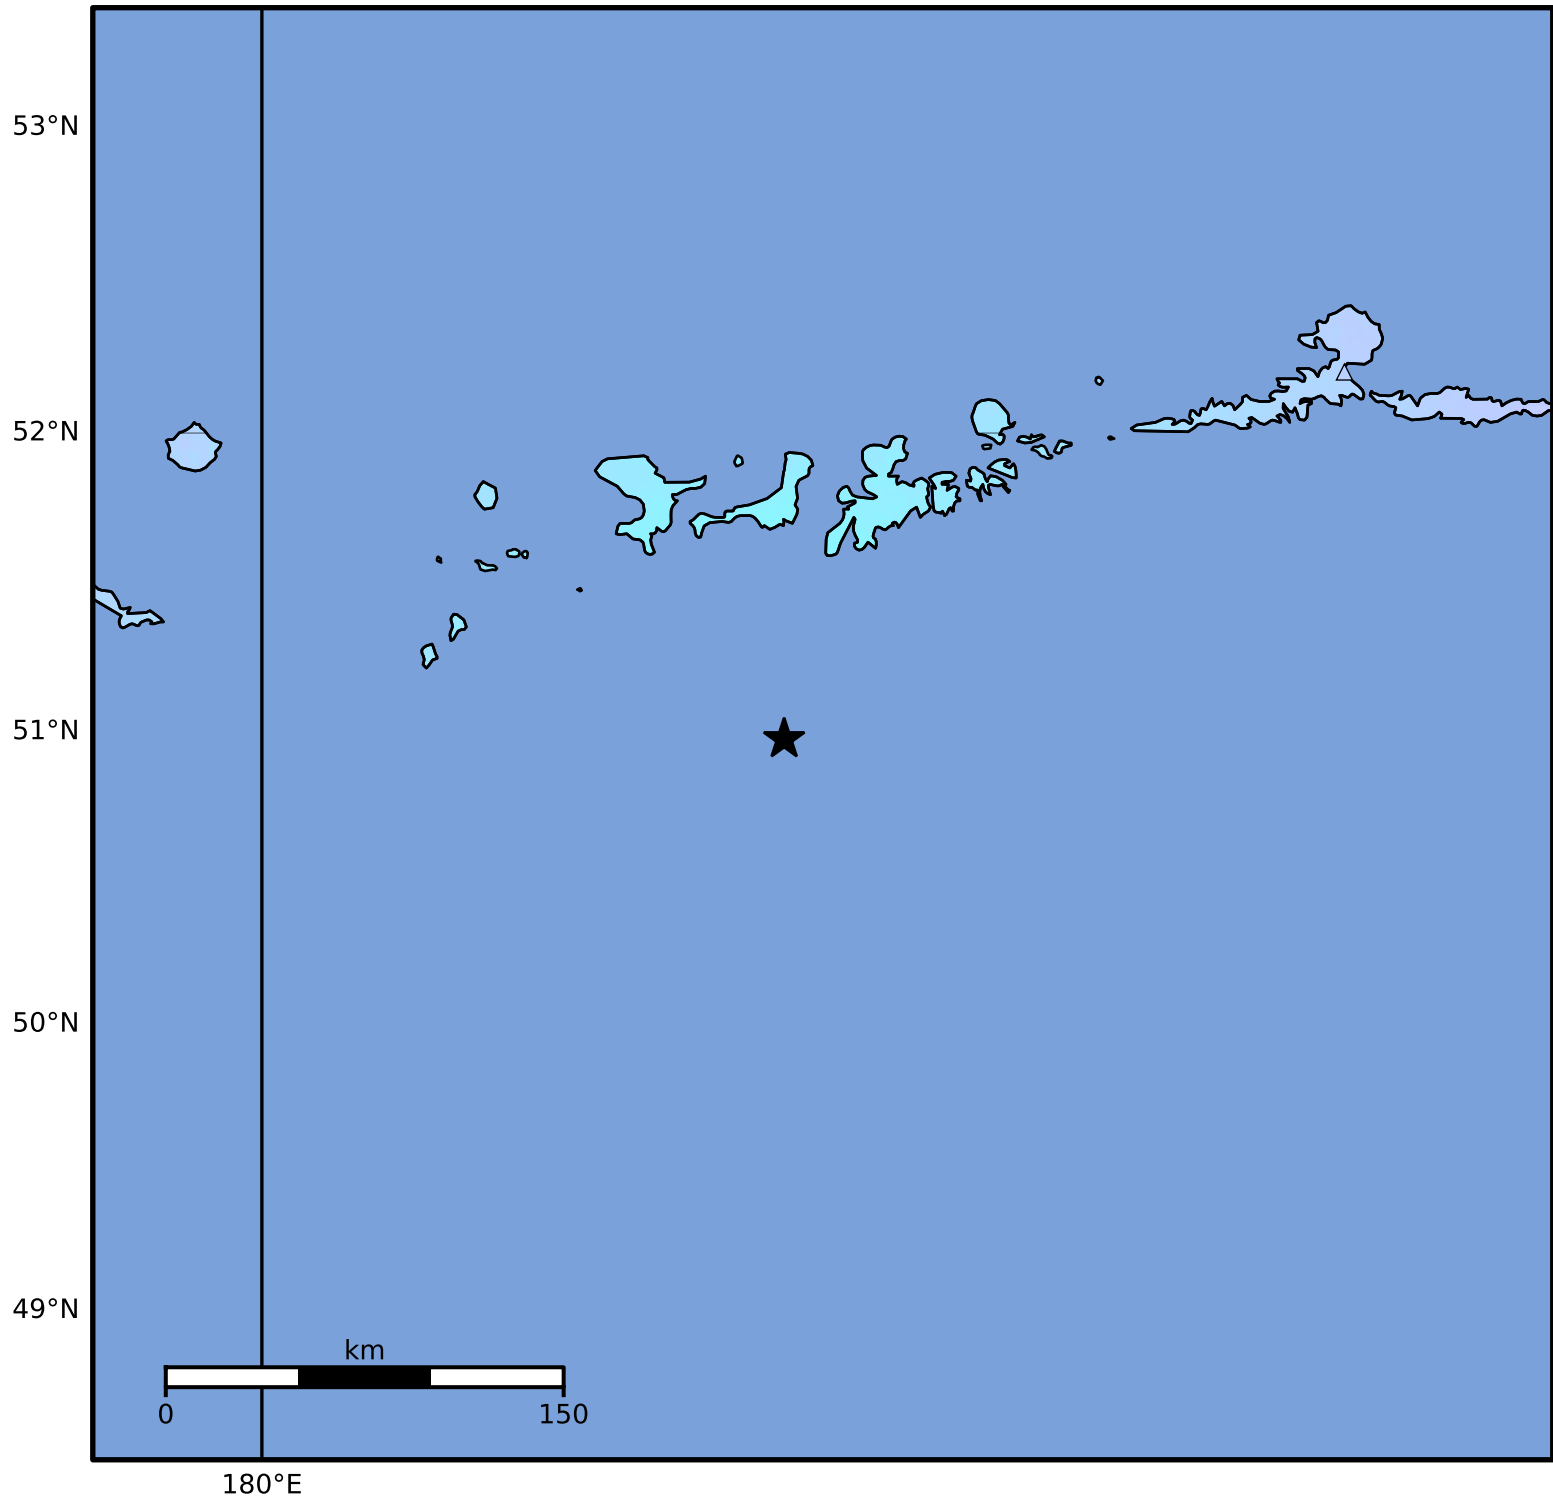

Macroseismic Intensity Map Alaska Earthquake Center
 ShakeMap: 107 km (66 miles) SSW of Adak
 Dec 10, 2024 18:04:31 UTC M5.8 N50.98 W177.20 Depth: 6.0km ID:ak024fuv5gpt

SHAKING	Not felt	Weak	Light	Moderate	Strong	Very strong	Severe	Violent	Extreme
DAMAGE	None	None	None	Very light	Light	Moderate	Moderate/heavy	Heavy	Very heavy
PGA(%g)	<0.0464	0.297	2.76	6.2	11.5	21.5	40.1	74.7	>139
PGV(cm/s)	<0.0215	0.135	1.41	4.65	9.64	20	41.4	85.8	>178
INTENSITY	I	II-III	IV	V	VI	VII	VIII	IX	X+

Scale based on Worden et al. (2012)

Version 5: Processed 2024-12-10T18:30:52Z

△ Seismic Instrument ○ Reported Intensity

★ Epicenter