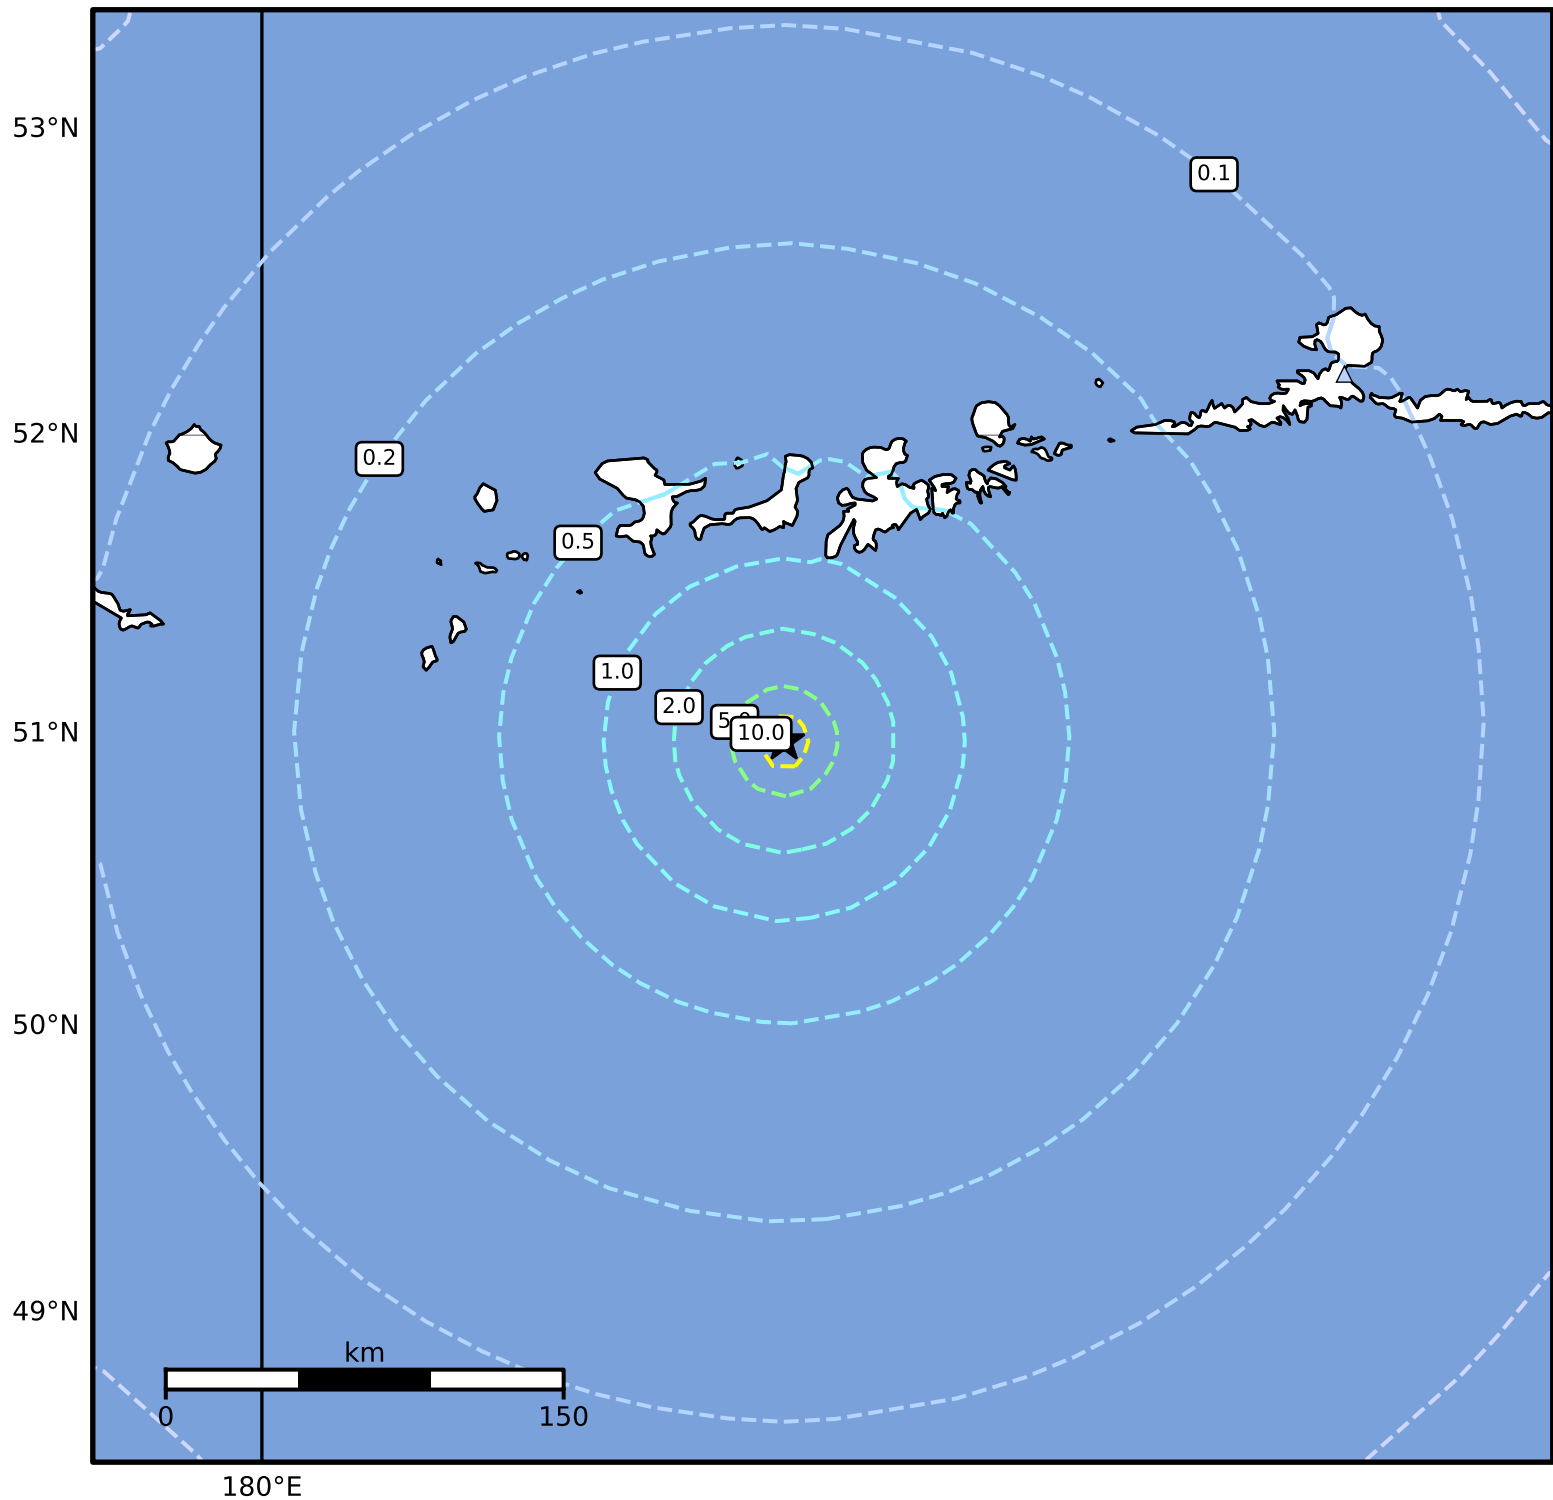

Peak Ground Velocity Map Alaska Earthquake Center  
ShakeMap: 107 km (66 miles) SSW of Adak  
Dec 10, 2024 18:04:31 UTC M5.8 N50.98 W177.20 Depth: 6.0km ID:ak024fuv5gpt

PGV (cm/s)	0.1	0.2	0.5	1	2	5	10	20	50	100	200
------------	-----	-----	-----	---	---	---	----	----	----	-----	-----

Scale based on Worden et al. (2012)

Version 5: Processed 2024-12-10T18:30:52Z

△ Seismic Instrument ○ Reported Intensity

★ Epicenter