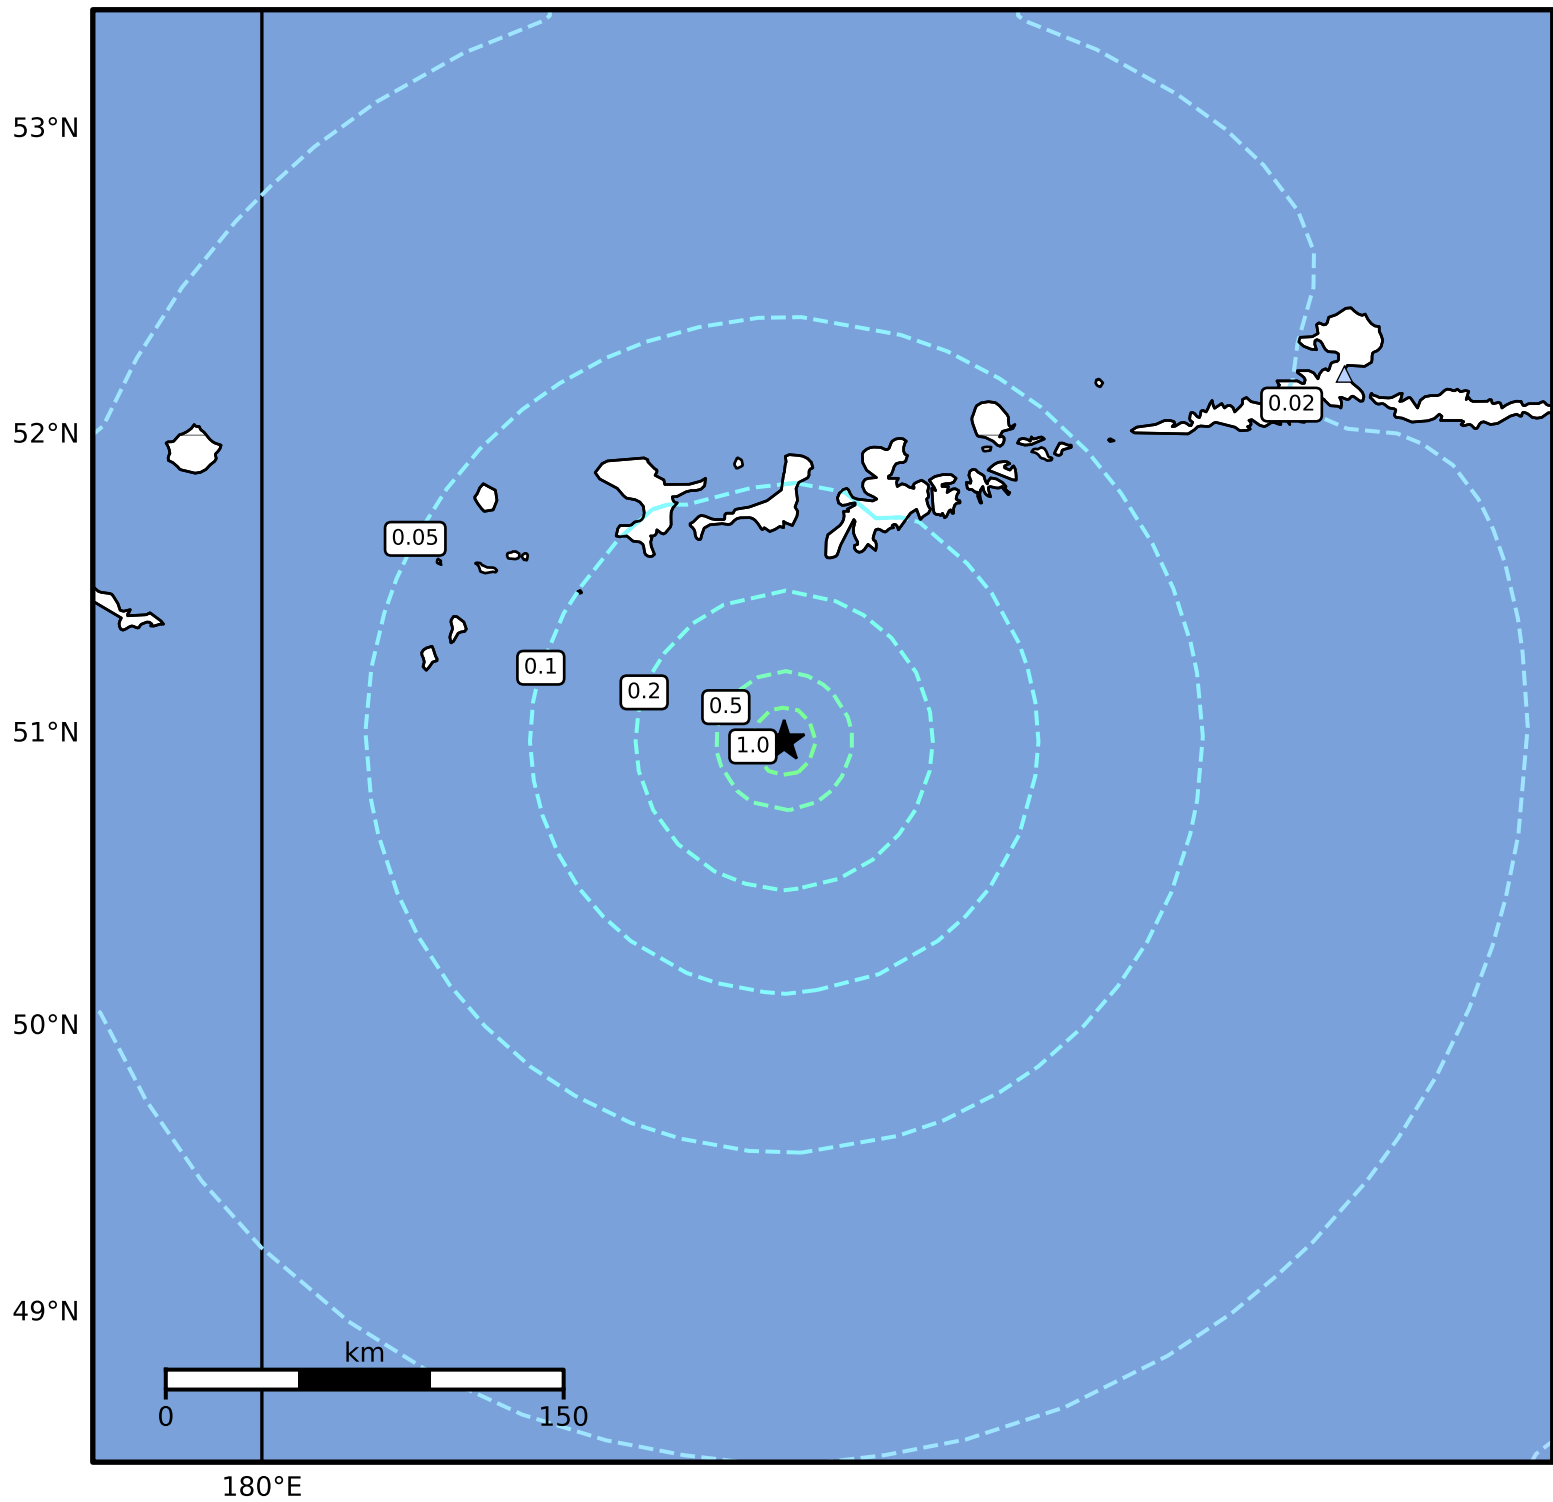

3.0 Second Peak Spectral Acceleration Map Alaska Earthquake Center
ShakeMap: 107 km (66 miles) SSW of Adak
Dec 10, 2024 18:04:31 UTC M5.8 N50.98 W177.20 Depth: 6.0km ID:ak024fuv5gpt

SA(3.0) (%g)	0.1	0.2	0.5	1	2	5	10	20	50
--------------	-----	-----	-----	---	---	---	----	----	----

Scale based on Worden et al. (2012)

Version 5: Processed 2024-12-10T18:30:52Z

△ Seismic Instrument ○ Reported Intensity

★ Epicenter