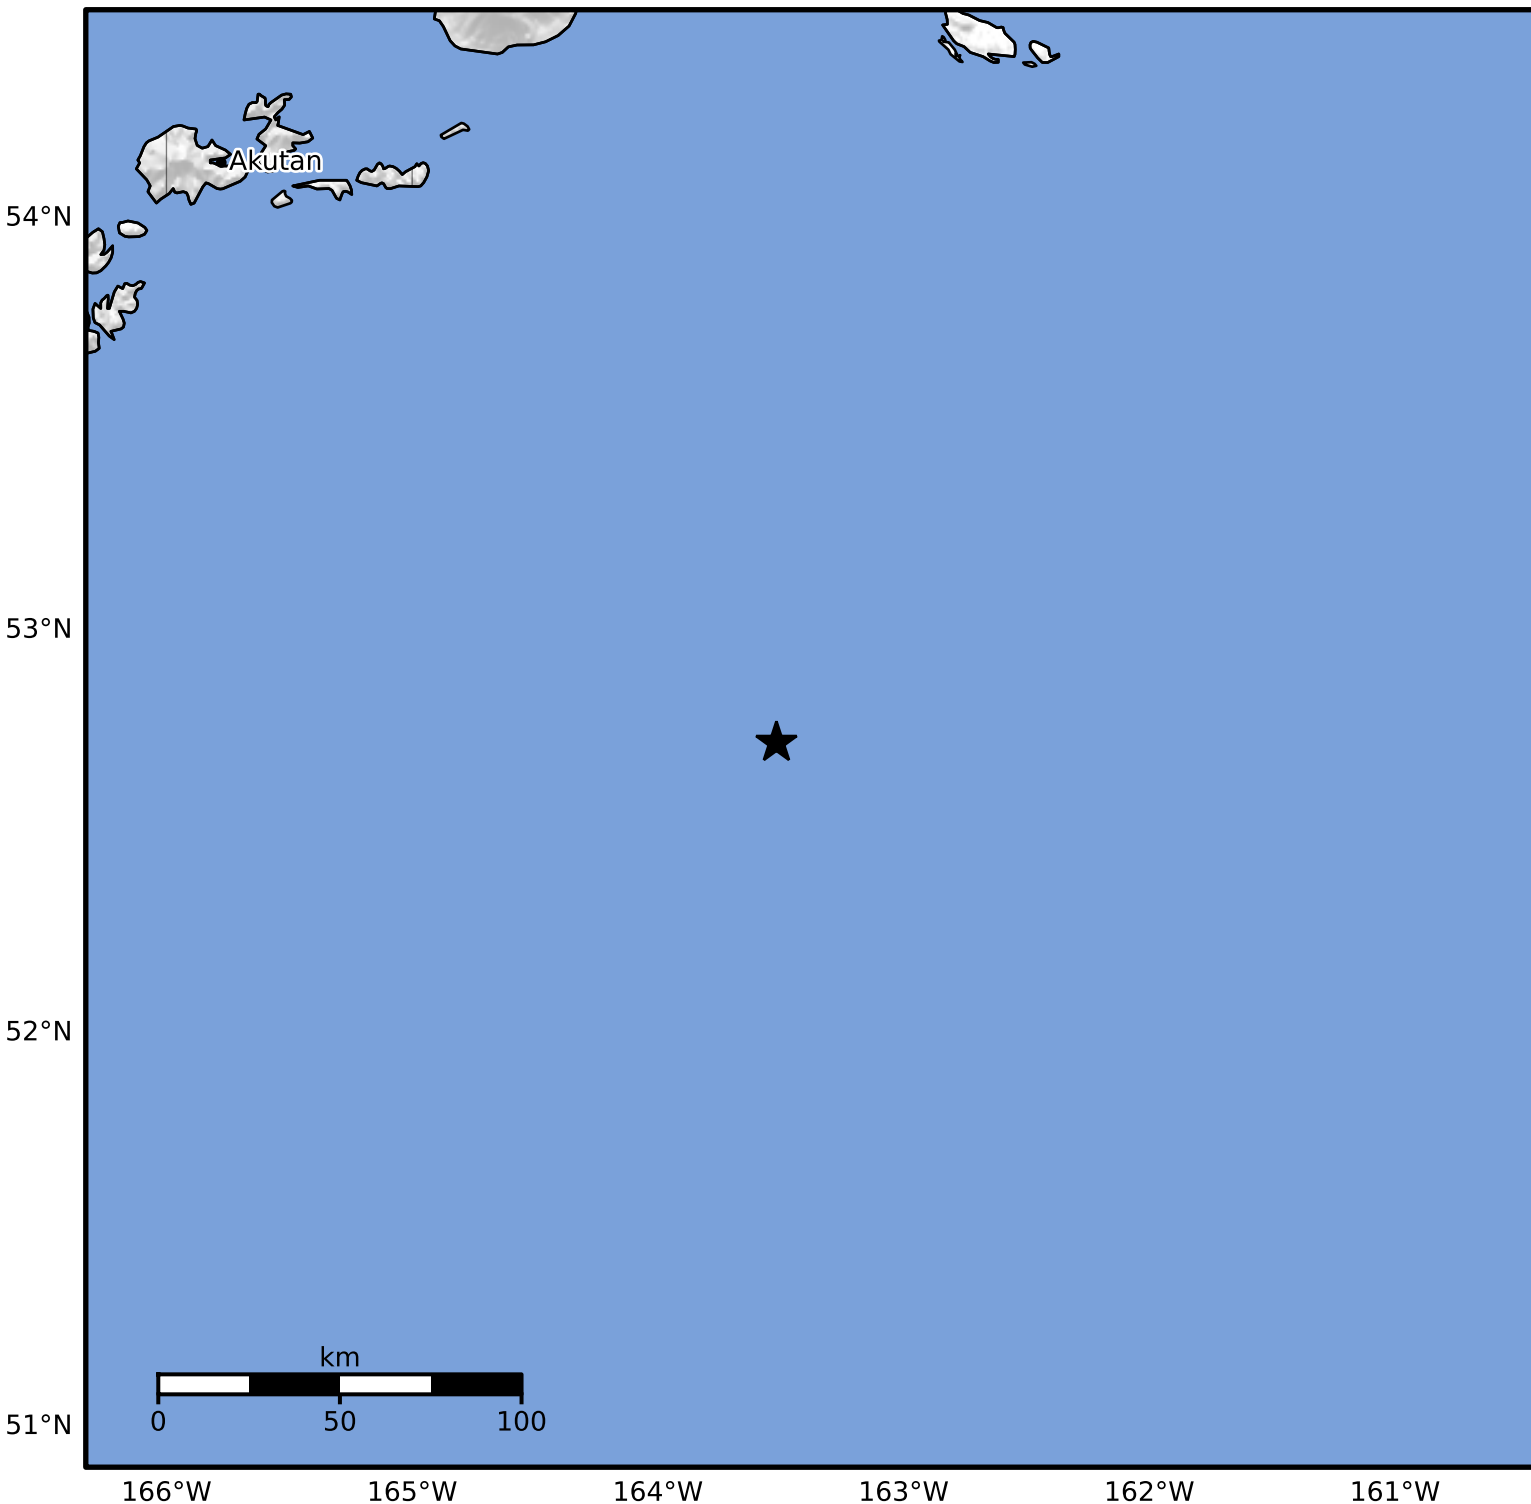

Macroseismic Intensity Map Alaska Earthquake Center
 ShakeMap: 217 km (135 miles) SE of Akutan
 Dec 11, 2024 09:48:35 UTC M3.6 N52.72 W163.52 Depth: 20.8km ID:ak024fwdldot

SHAKING	Not felt	Weak	Light	Moderate	Strong	Very strong	Severe	Violent	Extreme
DAMAGE	None	None	None	Very light	Light	Moderate	Moderate/heavy	Heavy	Very heavy
PGA(%g)	<0.0464	0.297	2.76	6.2	11.5	21.5	40.1	74.7	>139
PGV(cm/s)	<0.0215	0.135	1.41	4.65	9.64	20	41.4	85.8	>178
INTENSITY	I	II-III	IV	V	VI	VII	VIII	IX	X+

Scale based on Worden et al. (2012)

Version 1: Processed 2024-12-11T20:29:15Z

△ Seismic Instrument ○ Reported Intensity

★ Epicenter