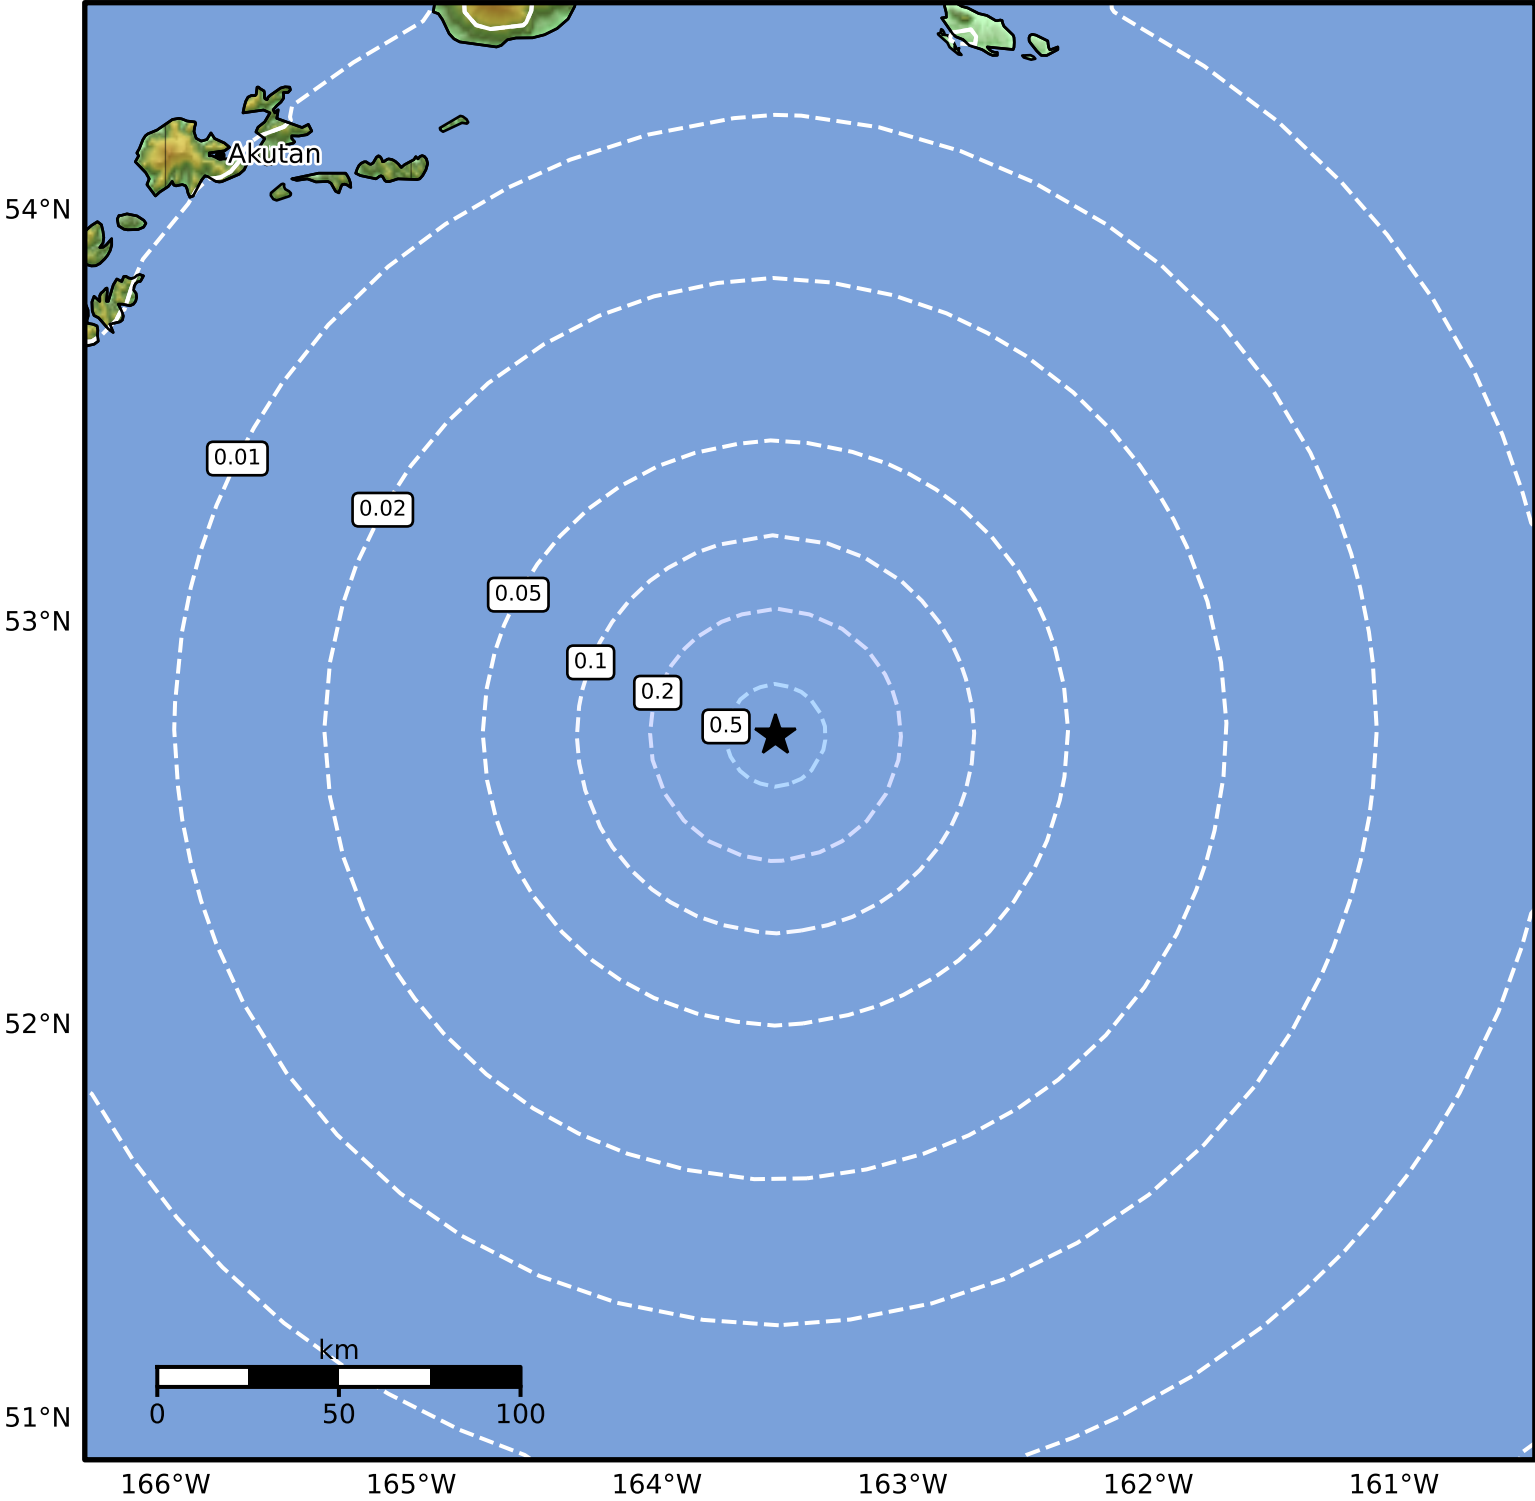

0.3 Second Peak Spectral Acceleration Map Alaska Earthquake Center  
 ShakeMap: 217 km (135 miles) SE of Akutan  
 Dec 11, 2024 09:48:35 UTC M3.6 N52.72 W163.52 Depth: 20.8km ID:ak024fwdldot

<b>SA(0.3) (%g)</b>	<b>0.1</b>	<b>0.2</b>	<b>0.5</b>	<b>1</b>	<b>2</b>	<b>5</b>	<b>10</b>	<b>20</b>	<b>50</b>	<b>100</b>	<b>200</b>
---------------------	------------	------------	------------	----------	----------	----------	-----------	-----------	-----------	------------	------------

Scale based on Worden et al. (2012) Version 1: Processed 2024-12-11T20:29:15Z  
 △ Seismic Instrument ○ Reported Intensity ★ Epicenter